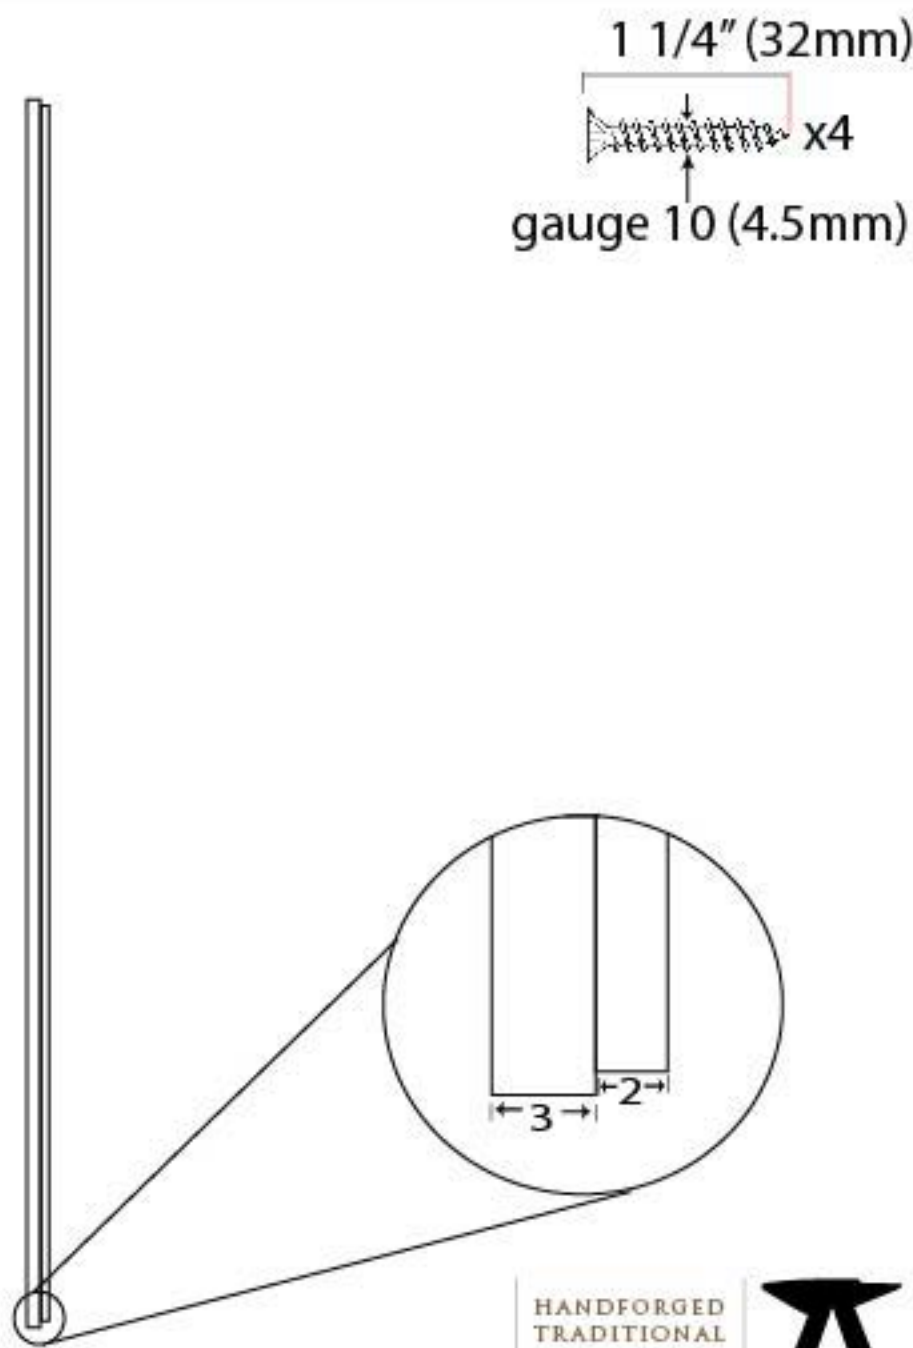

PRODUCT CODE 45386

HANDFORGED
TRADITIONAL
IRONMONGERY

Due to the hand crafted nature of our products all measurements are approximate and should be used as a guide only