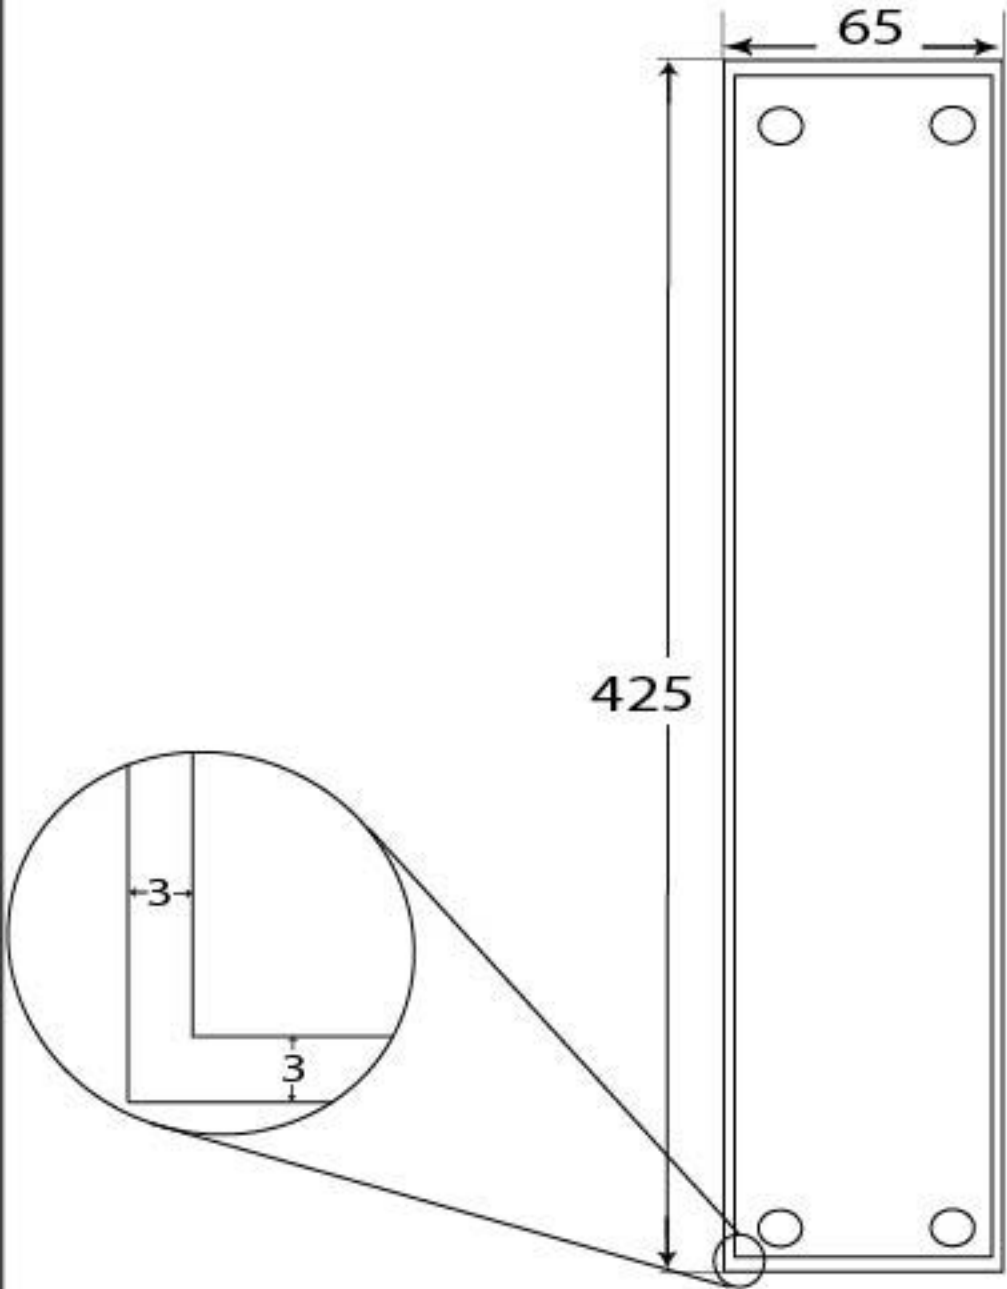

PRODUCT CODE 45386

HANDFORGED
TRADITIONAL
IRONMONGERY

Due to the hand crafted nature of our products all measurements are approximate and should be used as a guide only