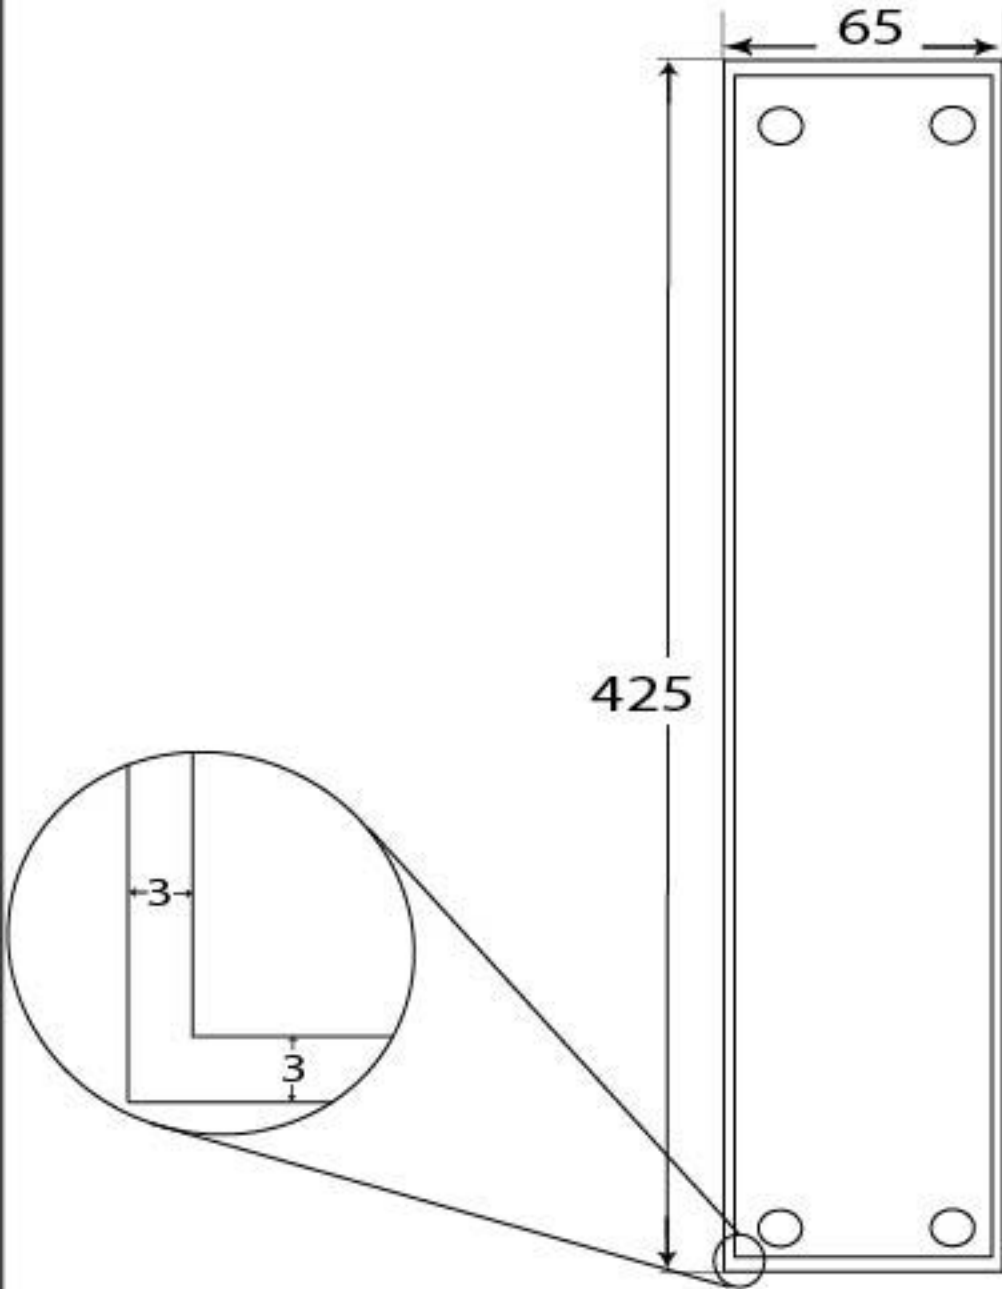

PRODUCT CODE 45387

HANDFORGED  
TRADITIONAL  
IRONMONGERY

Due to the hand crafted nature of our products all measurements are approximate and should be used as a guide only