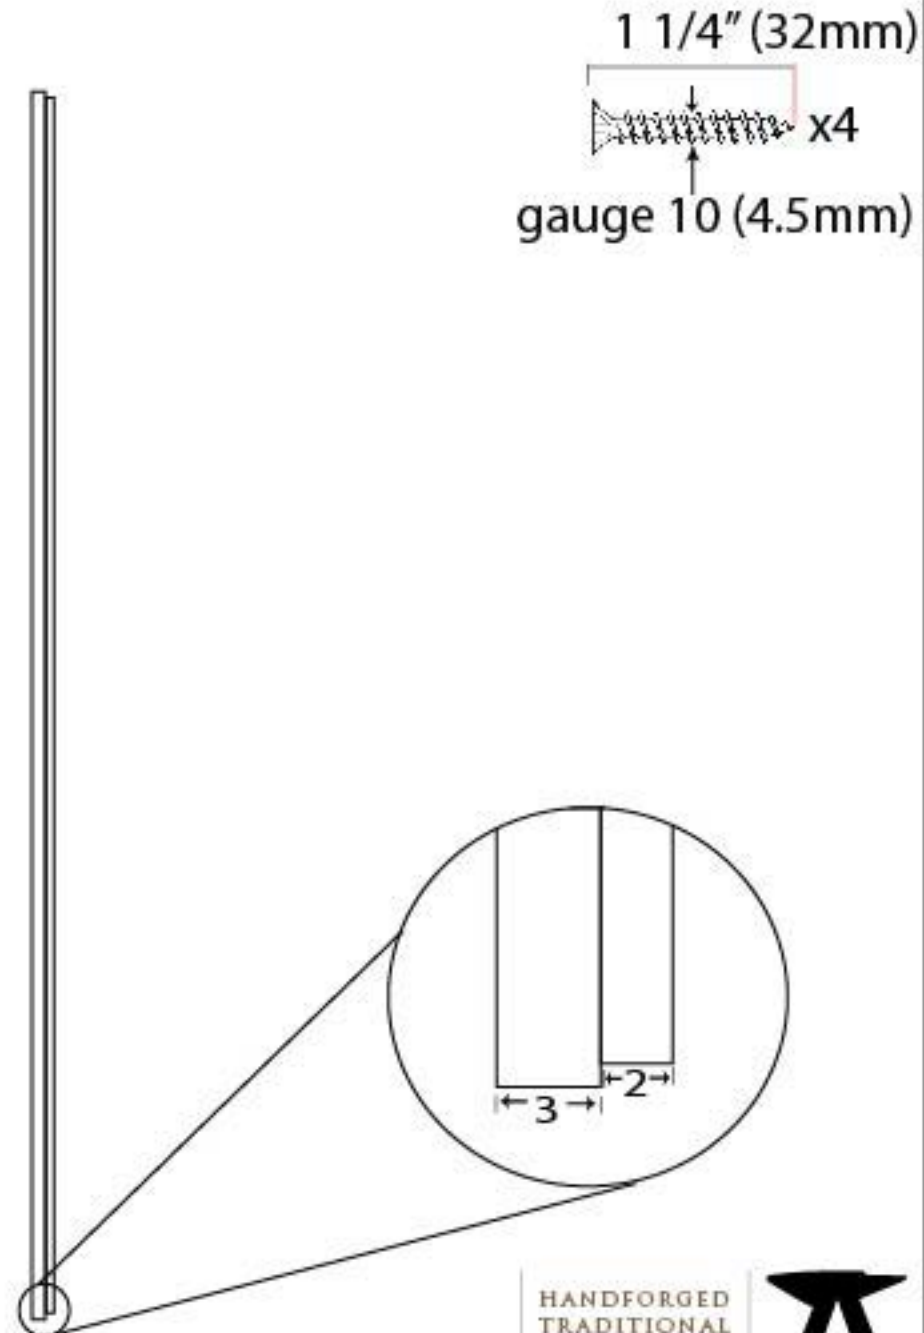

PRODUCT CODE 45387

HANDFORGED  
TRADITIONAL  
IRONMONGERY

Due to the hand crafted nature of our products all measurements are approximate and should be used as a guide only