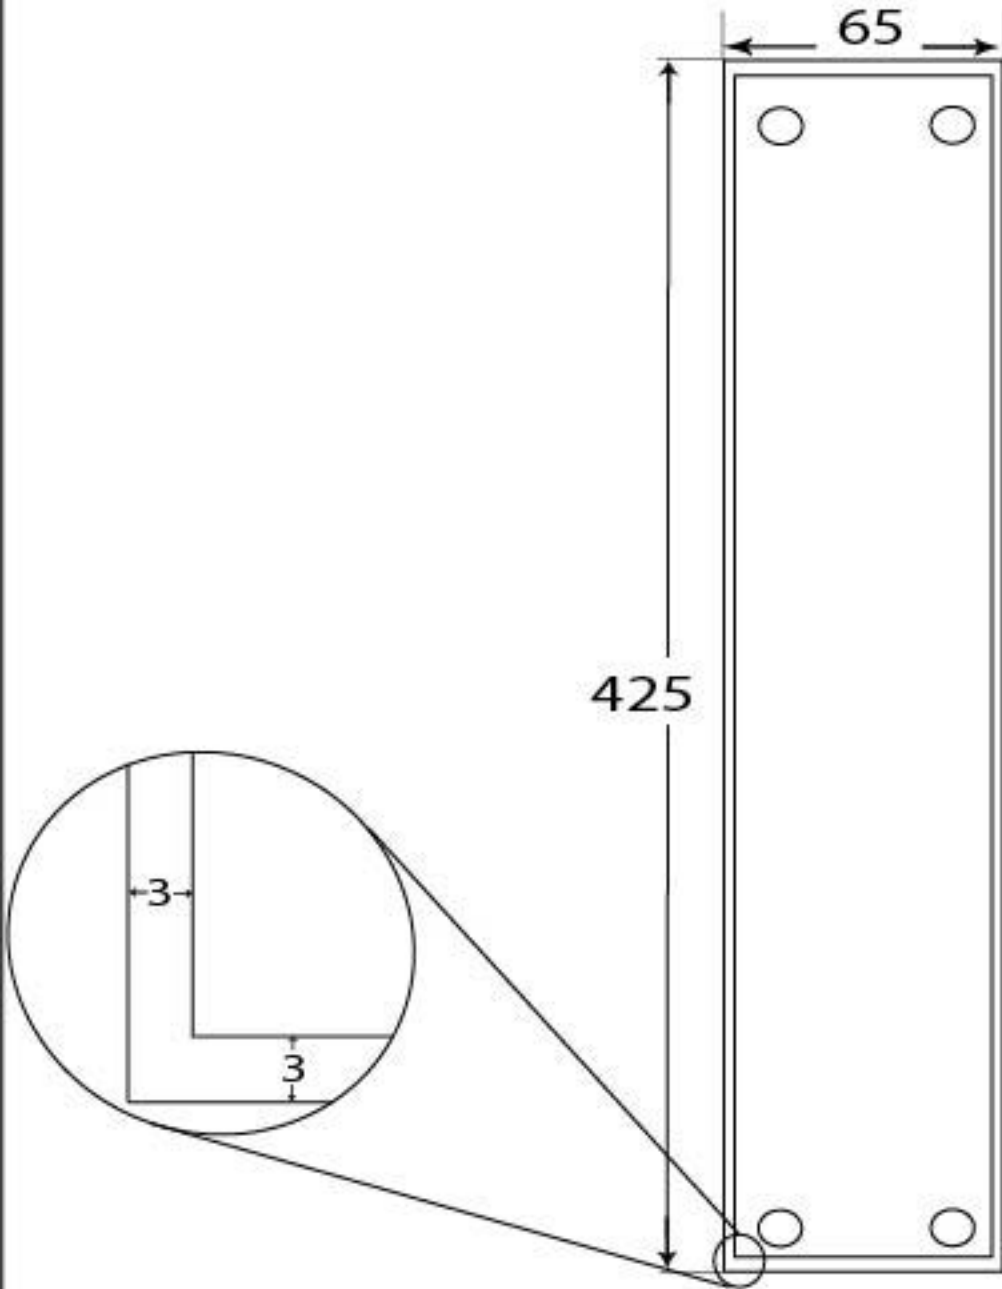

PRODUCT CODE 45388

HANDFORGED
TRADITIONAL
IRONMONGERY

Due to the hand crafted nature of our products all measurements are approximate and should be used as a guide only