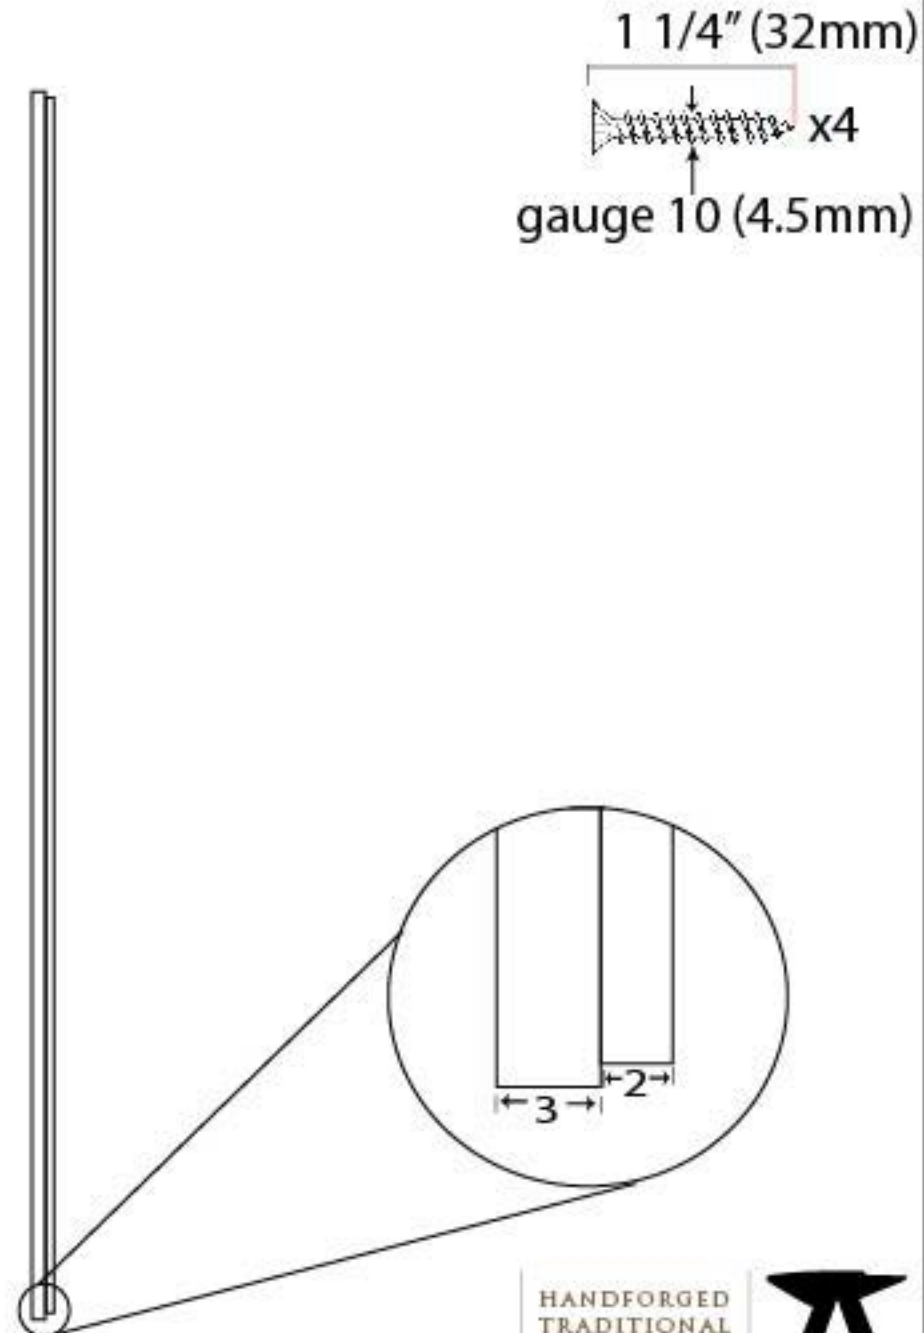

PRODUCT CODE 45388

HANDFORGED
TRADITIONAL
IRONMONGERY

Due to the hand crafted nature of our products all measurements are approximate and should be used as a guide only