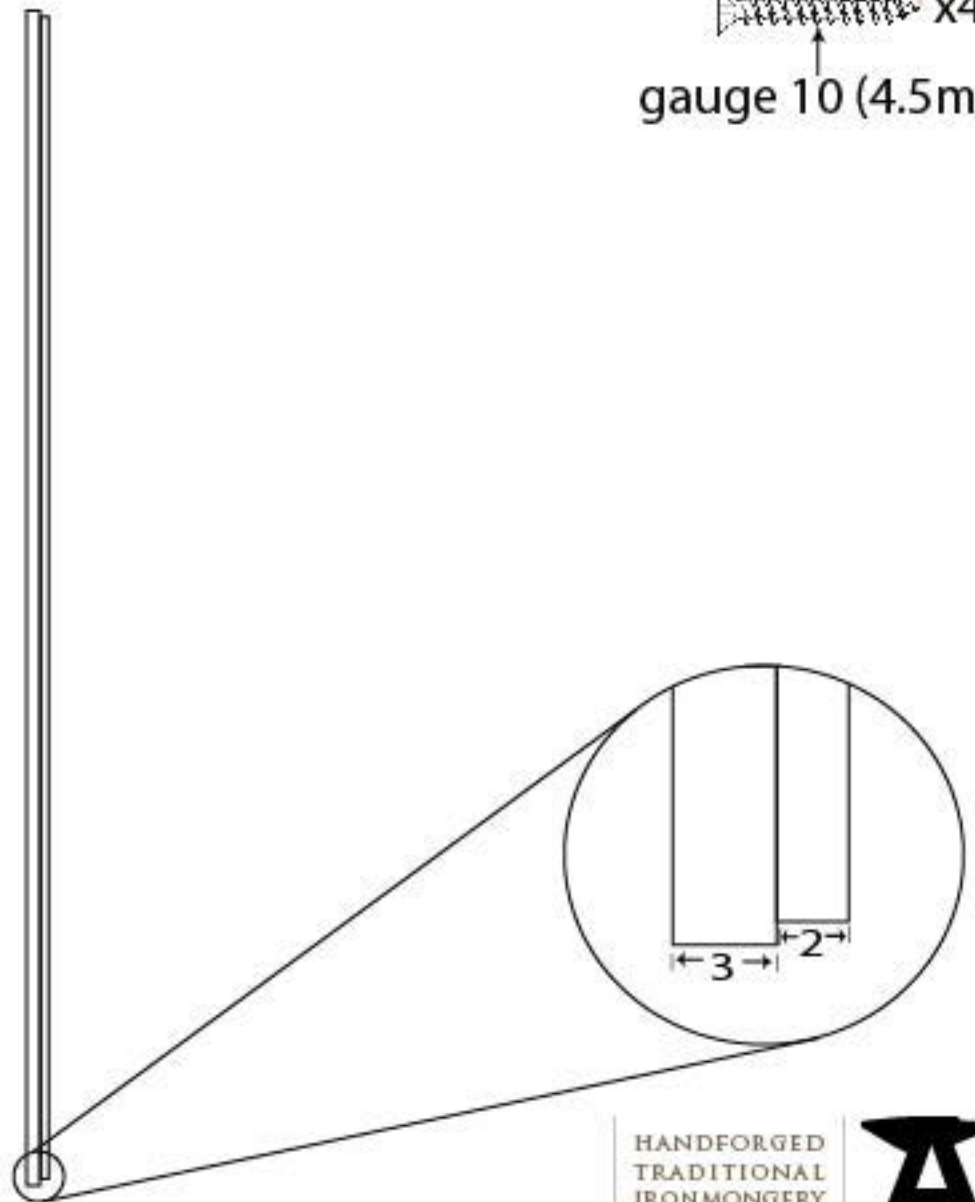

PRODUCT CODE 45389

HANDFORGED
TRADITIONAL
IRONMONGERY

Due to the hand crafted nature of our products all measurements are approximate and should be used as a guide only