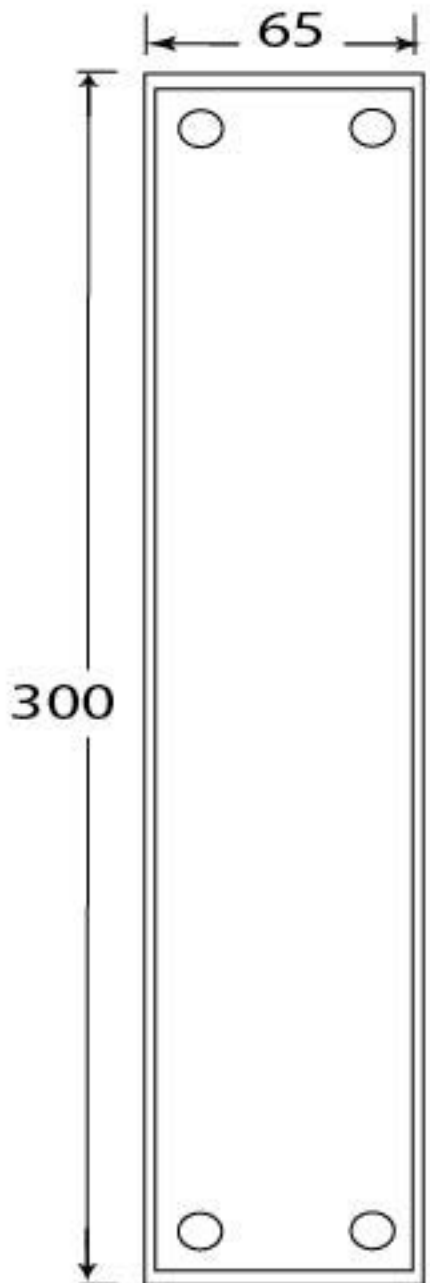

PRODUCT CODE 45389

HANDFORGED
TRADITIONAL
IRONMONGERY

Due to the hand crafted nature of our products all measurements are approximate and should be used as a guide only