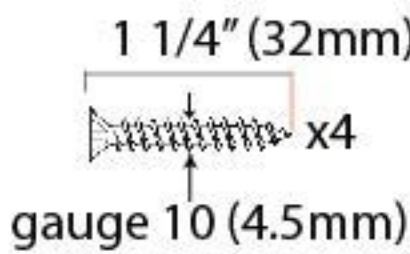

PRODUCT CODE 45389

HANDFORGED
TRADITIONAL
IRONMONGERY

Due to the hand crafted nature of our products all measurements are approximate and should be used as a guide only