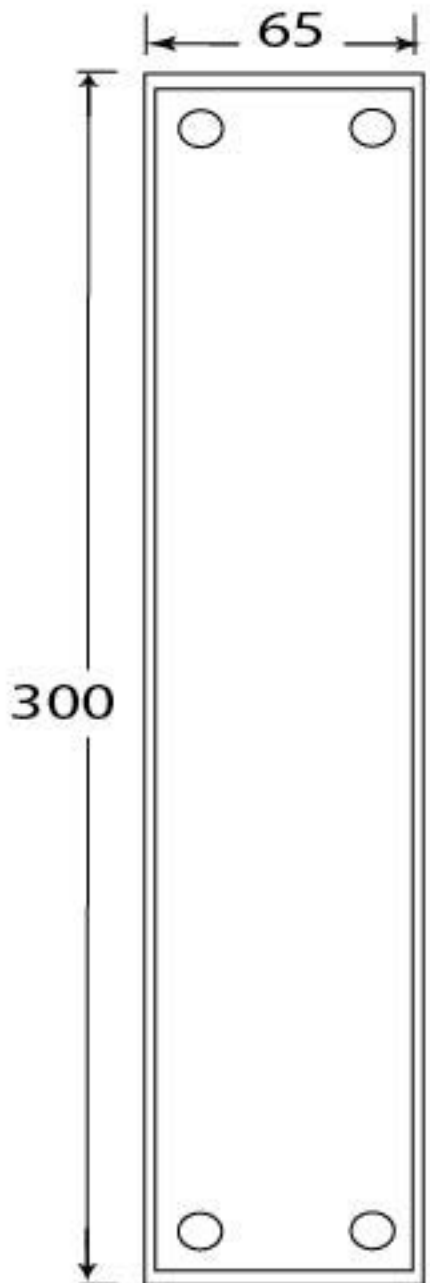

PRODUCT CODE 45390

HANDFORGED  
TRADITIONAL  
IRONMONGERY

Due to the hand crafted nature of our products all measurements are approximate and should be used as a guide only