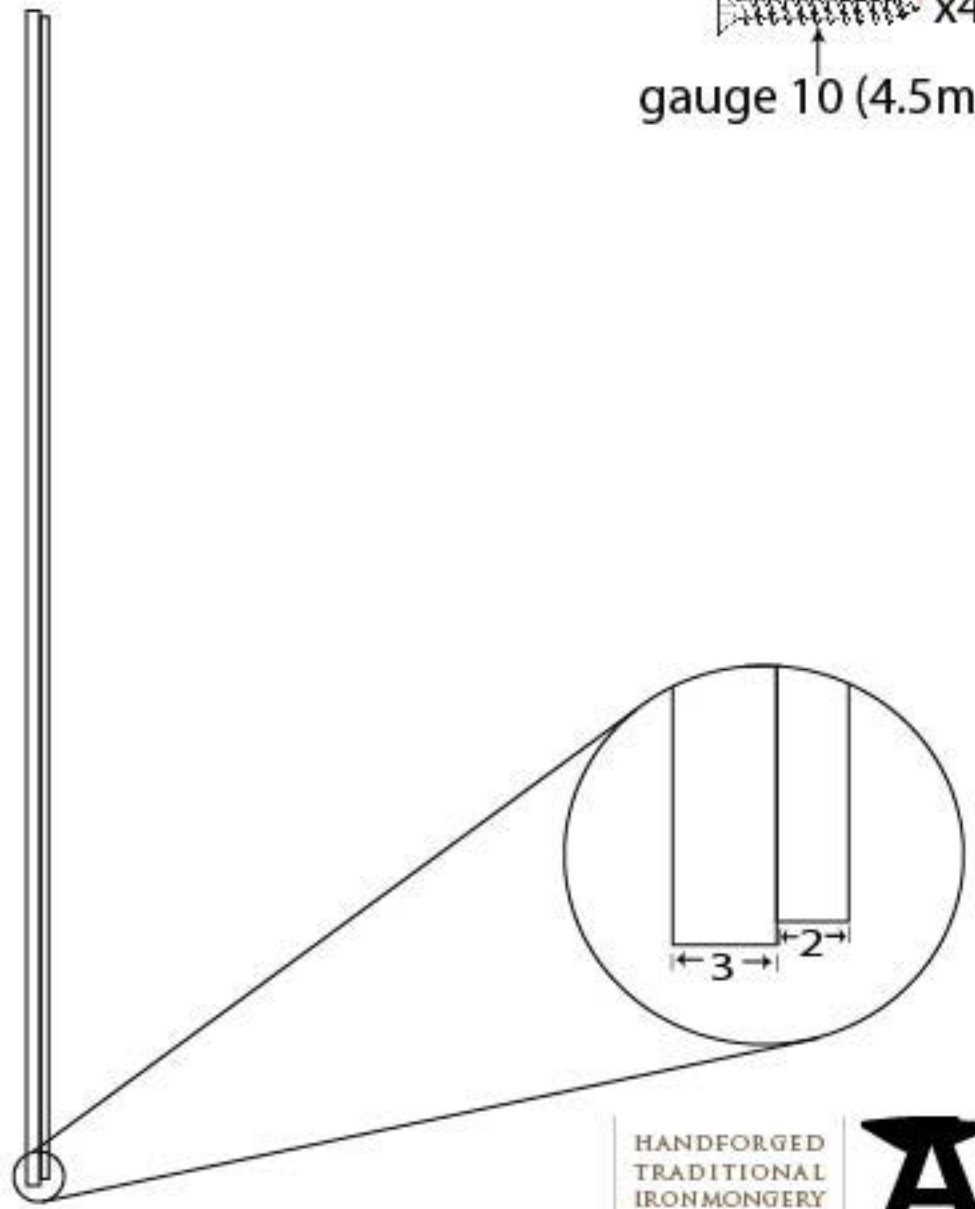

PRODUCT CODE 45390

HANDFORGED  
TRADITIONAL  
IRONMONGERY

Due to the hand crafted nature of our products all measurements are approximate and should be used as a guide only