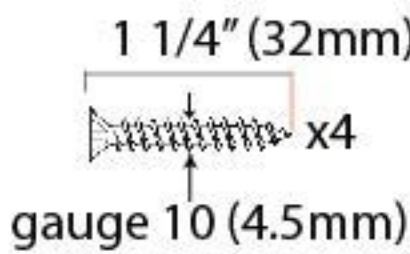

PRODUCT CODE 45390

HANDFORGED  
TRADITIONAL  
IRONMONGERY

Due to the hand crafted nature of our products all measurements are approximate and should be used as a guide only