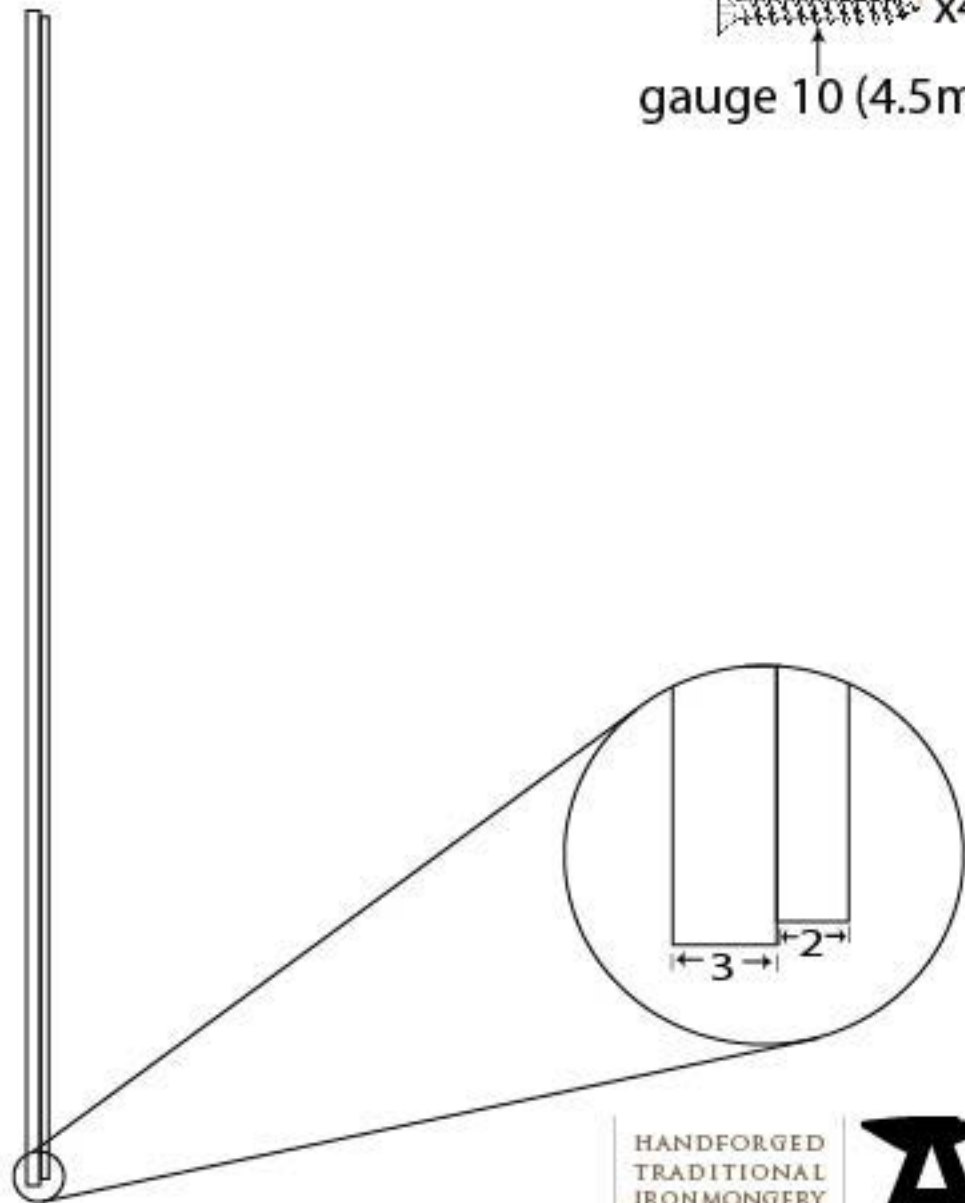

PRODUCT CODE 45391

1 1/4" (32mm)
x4
gauge 10 (4.5mm)

HANDFORGED
TRADITIONAL
IRONMONGERY

Due to the hand crafted nature of our products all measurements are approximate and should be used as a guide only