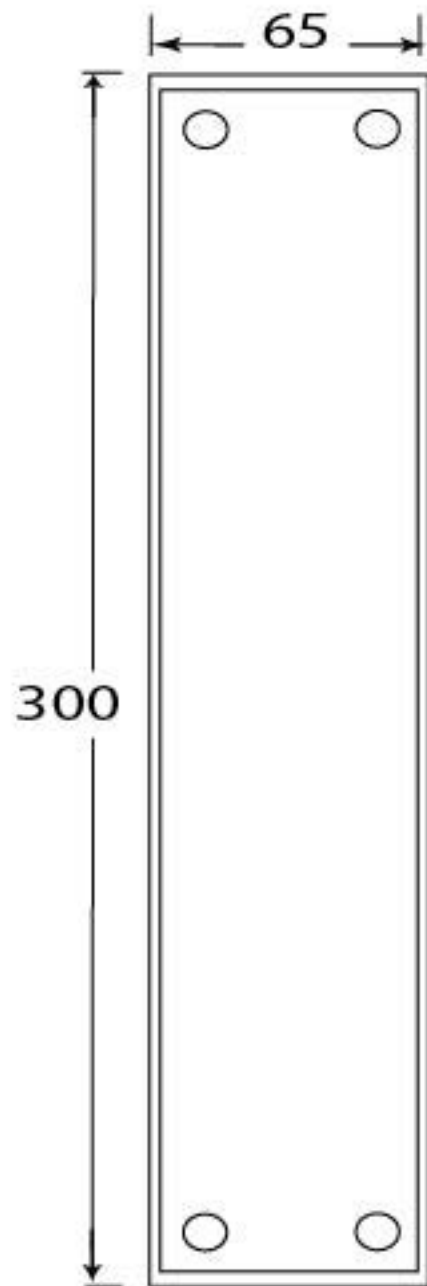

PRODUCT CODE 45391

1 1/4" (32mm)
x4
gauge 10 (4.5mm)

HANDFORGED
TRADITIONAL
IRONMONGERY

Due to the hand crafted nature of our products all measurements are approximate and should be used as a guide only