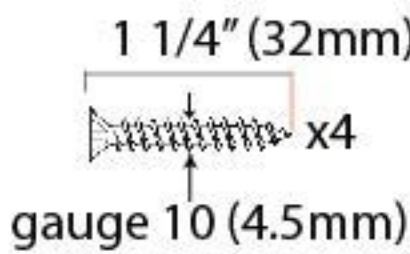

PRODUCT CODE 45393

HANDFORGED  
TRADITIONAL  
IRONMONGERY

Due to the hand crafted nature of our products all measurements are approximate and should be used as a guide only