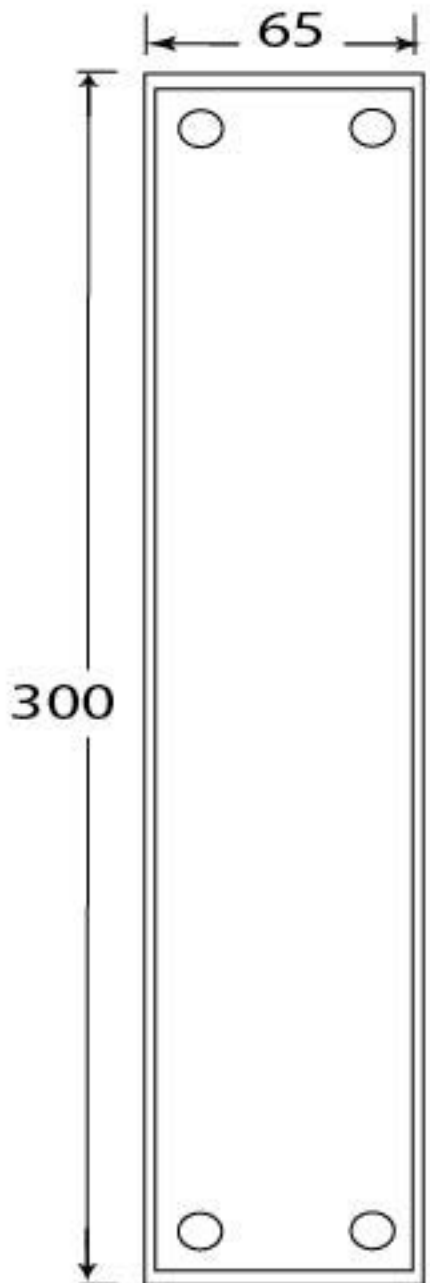

PRODUCT CODE 45393

HANDFORGED  
TRADITIONAL  
IRONMONGERY

Due to the hand crafted nature of our products all measurements are approximate and should be used as a guide only