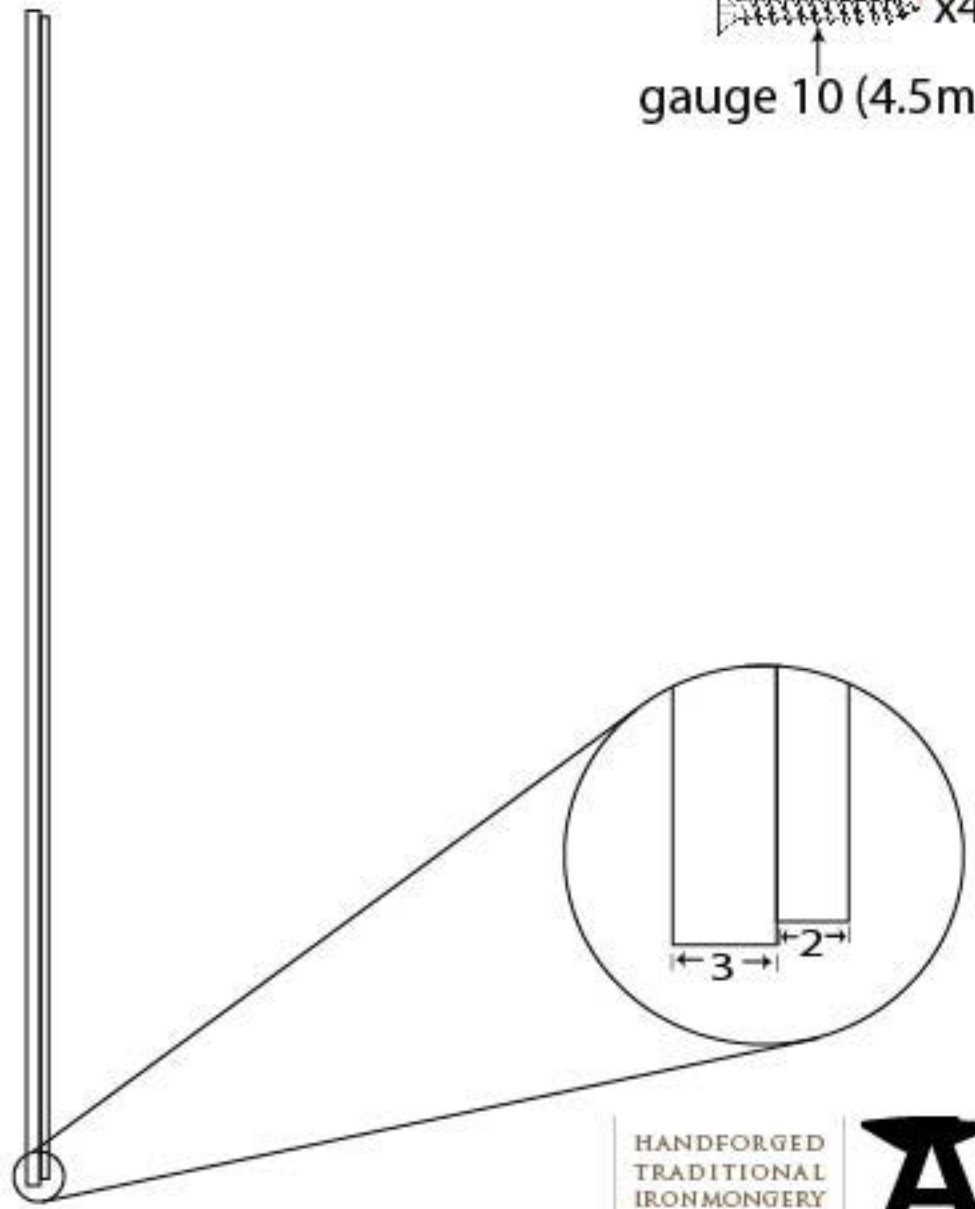

PRODUCT CODE 45393

HANDFORGED  
TRADITIONAL  
IRONMONGERY

Due to the hand crafted nature of our products all measurements are approximate and should be used as a guide only