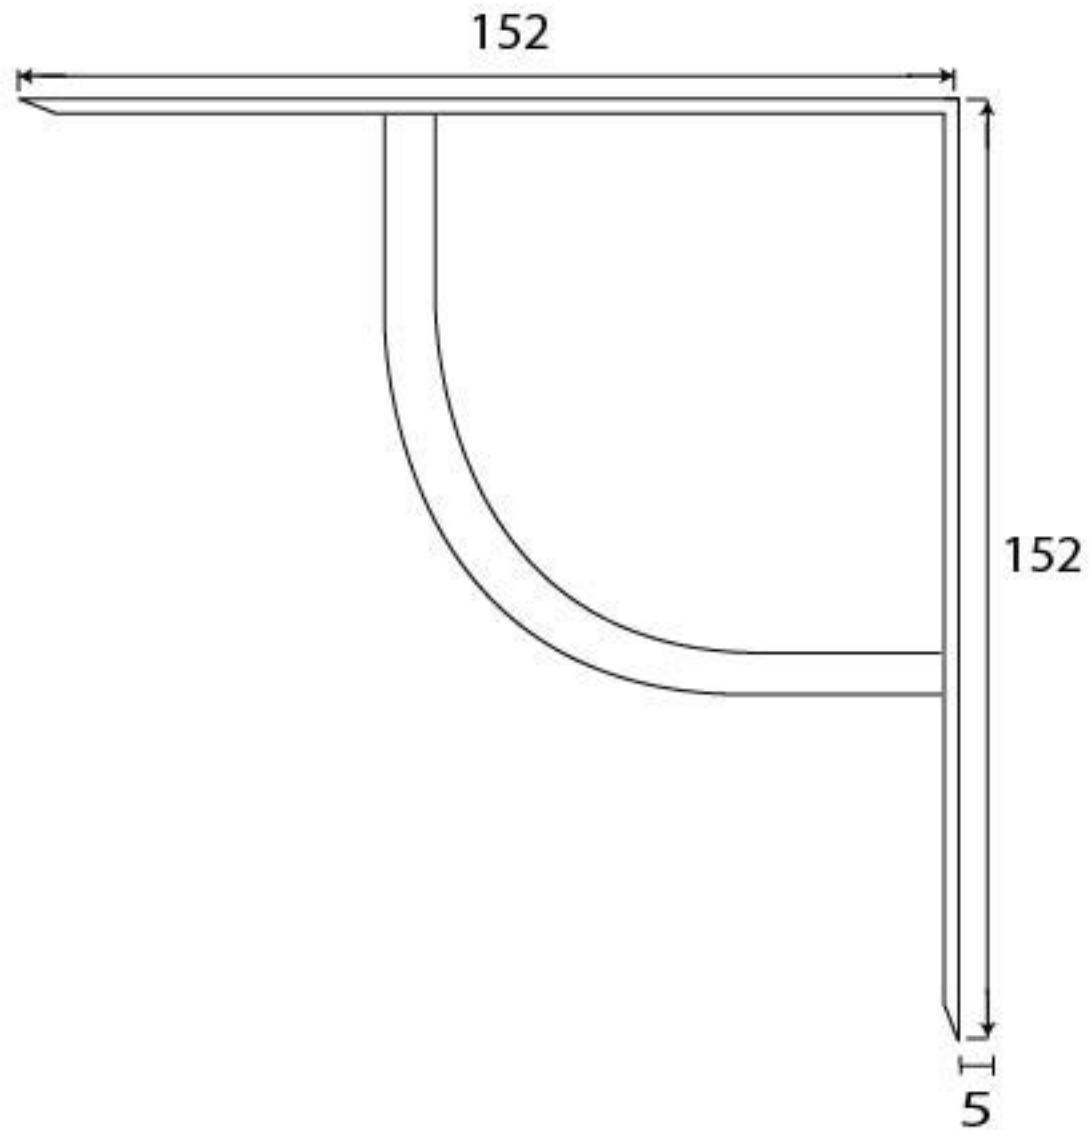

PRODUCT CODE 45420

HANDFORGED
TRADITIONAL
IRON MONGERY

Due to the hand crafted nature of our products all measurements are approximate and should be used as a guide only