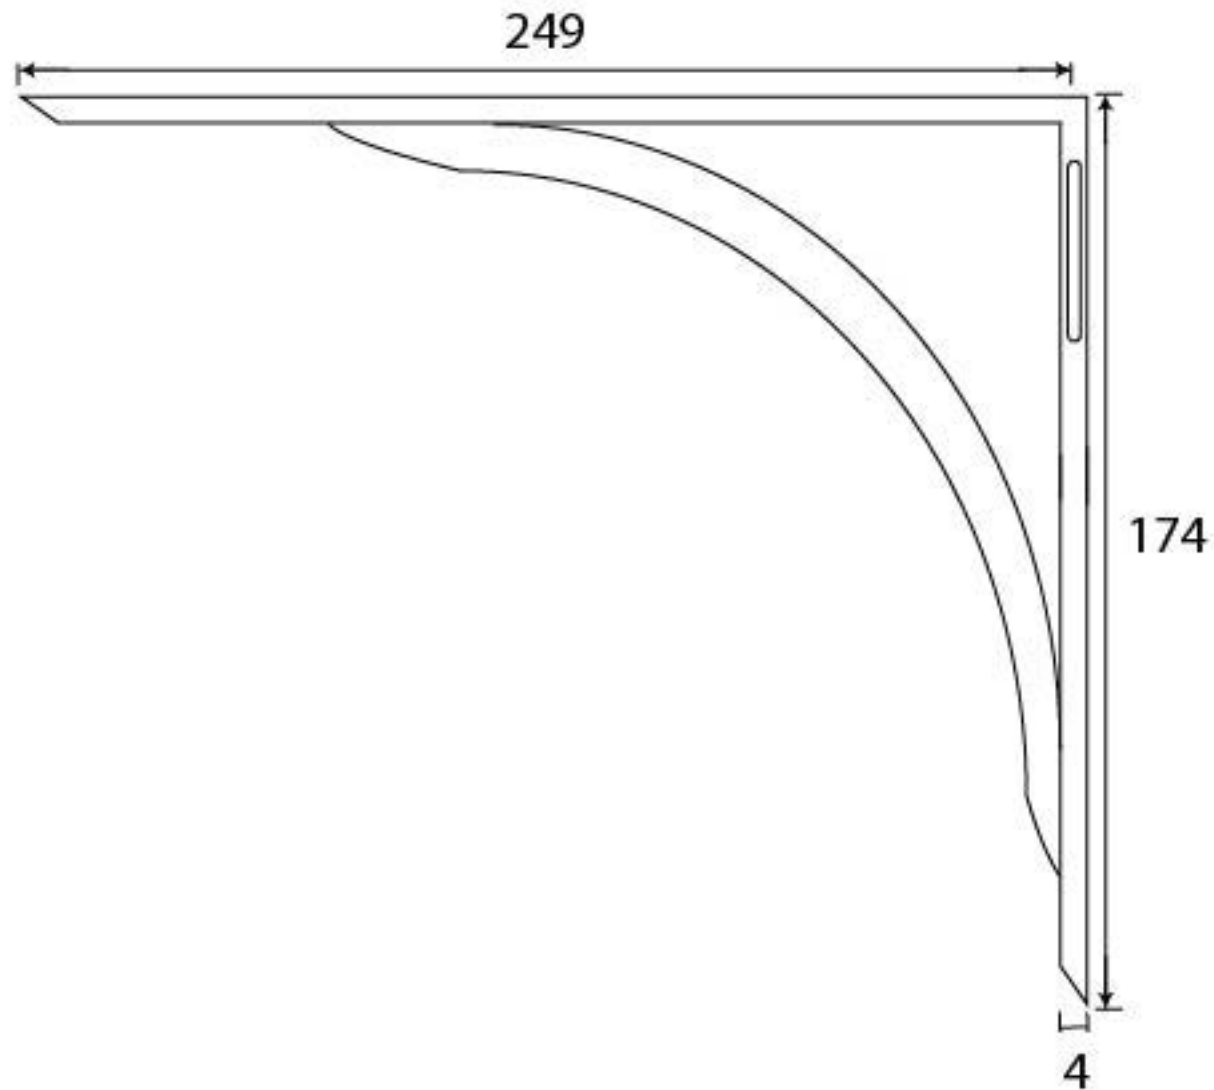

PRODUCT CODE 45421

HANDFORGED  
TRADITIONAL  
IRON MONGERY

Due to the hand crafted nature of our products all measurements are approximate and should be used as a guide only