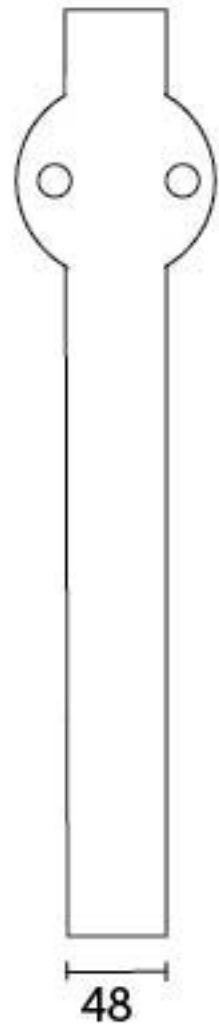

PRODUCT CODE 45421

HANDFORGED  
TRADITIONAL  
IRON MONGERY

Due to the hand crafted nature of our products all measurements are approximate and should be used as a guide only