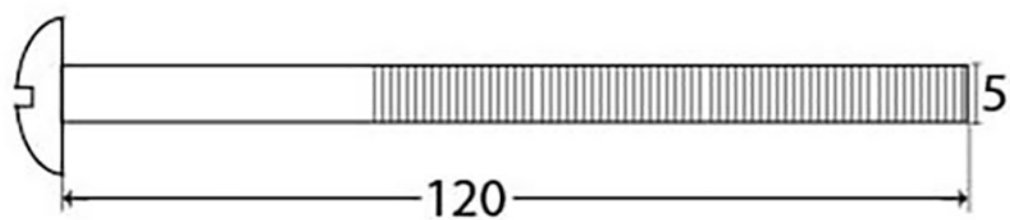

PRODUCT CODE 45422

HANDFORGED  
TRADITIONAL  
IRONMONGERY

Due to the hand crafted nature of our products all measurements are approximate and should be used as a guide only