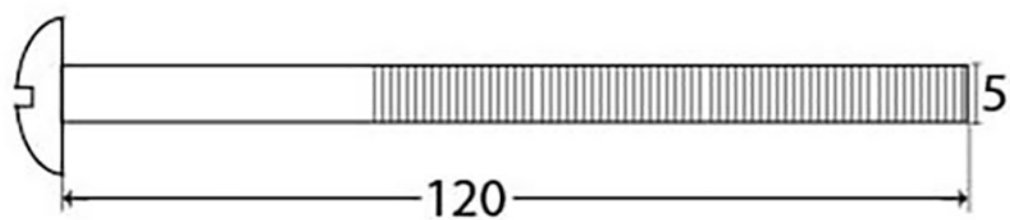

PRODUCT CODE 45423

HANDFORGED
TRADITIONAL
IRONMONGERY

Due to the hand crafted nature of our products all measurements are approximate and should be used as a guide only