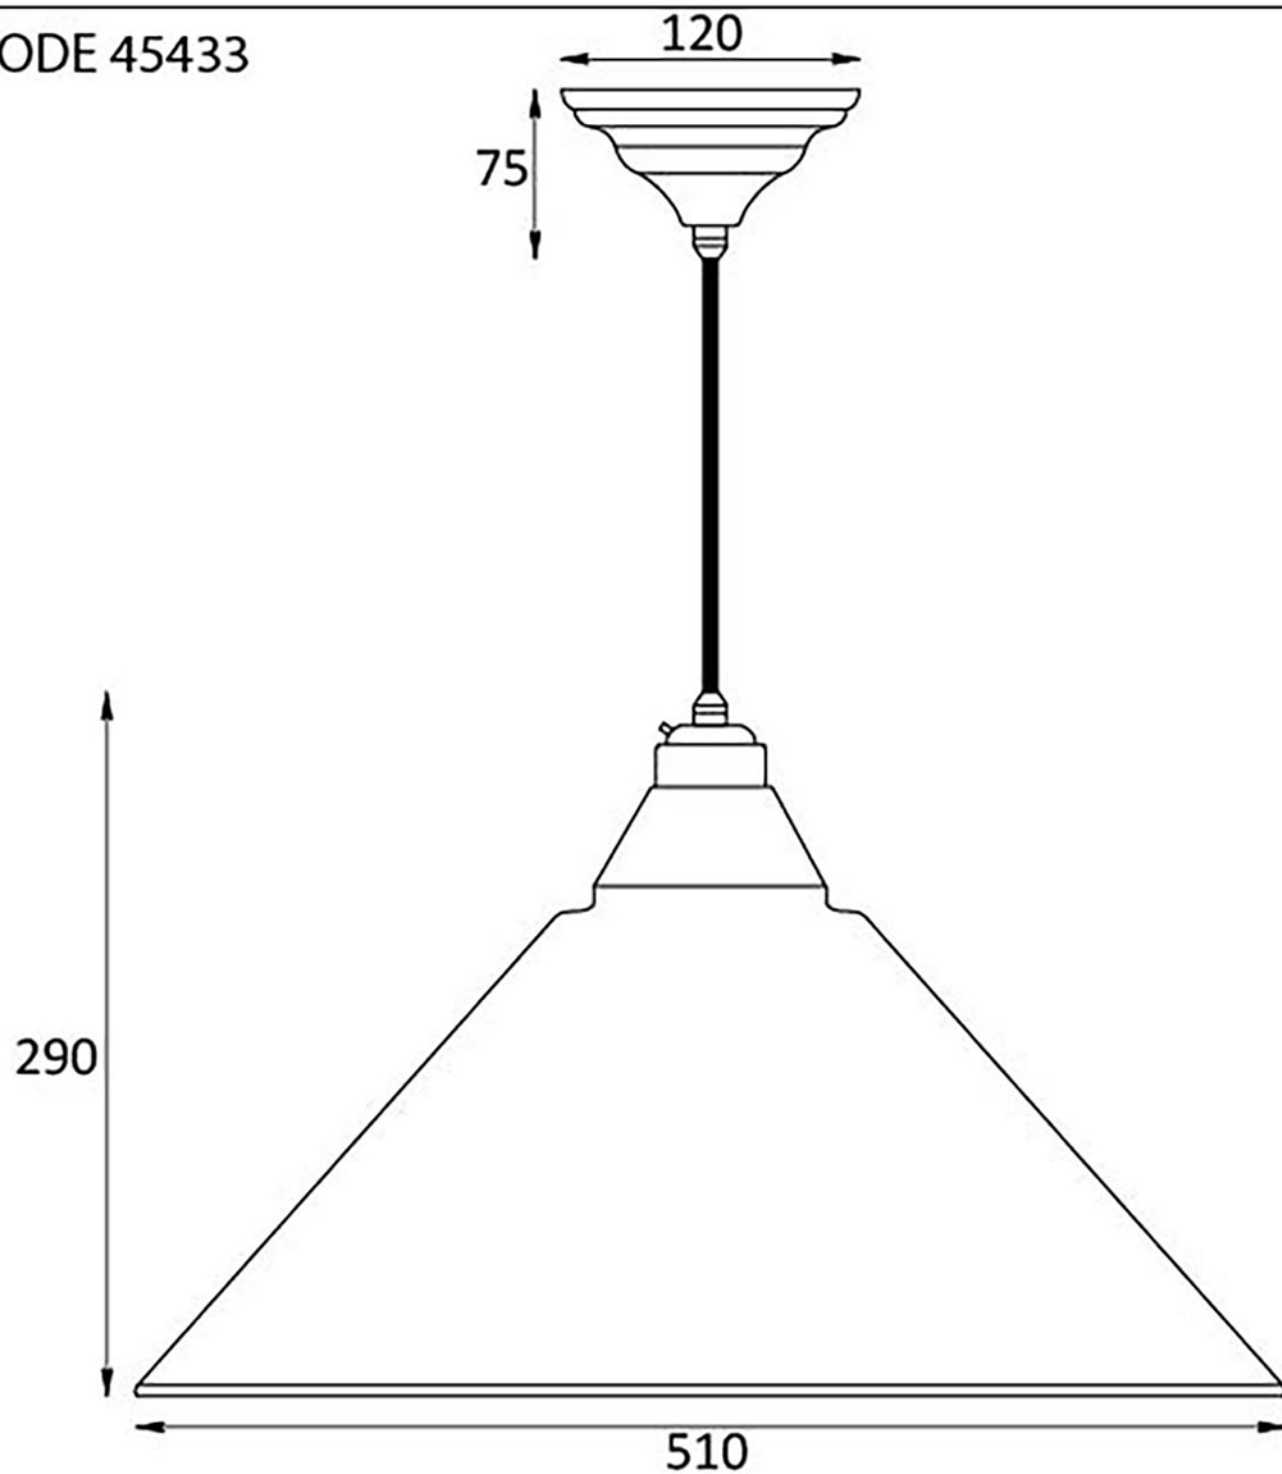

PRODUCT CODE 45433

HANDFORGED
TRADITIONAL
IRONMONGERY

Due to the hand crafted nature of our products all measurements are approximate and should be used as a guide only