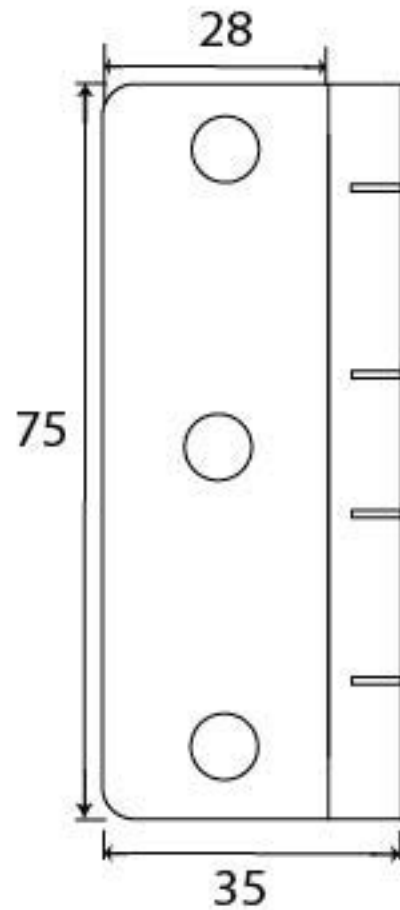

PRODUCT CODE 45436

3/4" (19mm)

gauge 8 (4mm)

HANDFORGED  
TRADITIONAL  
IRON MONGERY

Due to the hand crafted nature of our products all measurements are approximate and should be used as a guide only