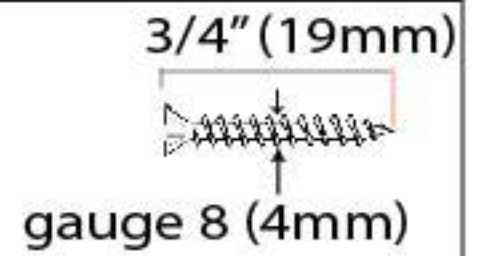

PRODUCT CODE 45437

HANDFORGED
TRADITIONAL
IRON MONGERY

Due to the hand crafted nature of our products all measurements are approximate and should be used as a guide only