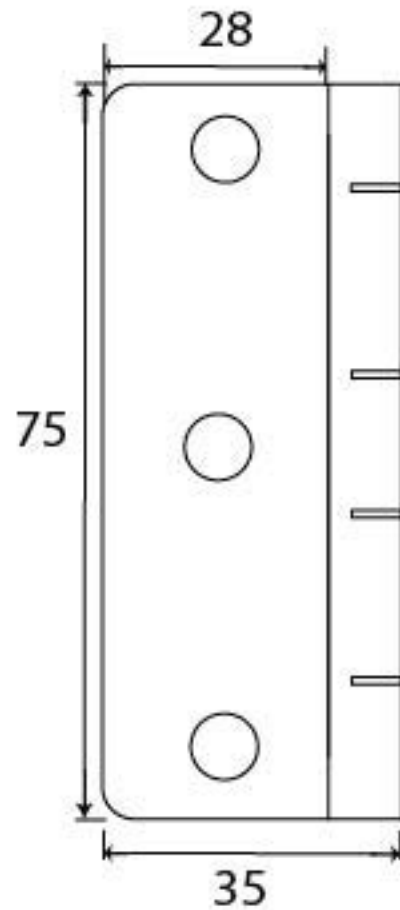

PRODUCT CODE 45437

HANDFORGED
TRADITIONAL
IRON MONGERY

Due to the hand crafted nature of our products all measurements are approximate and should be used as a guide only