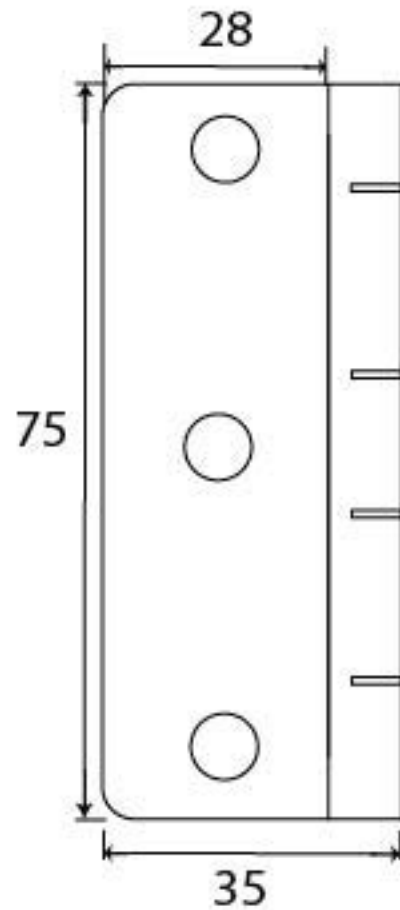

PRODUCT CODE 45438

3/4" (19mm)

gauge 8 (4mm)

HANDFORGED
TRADITIONAL
IRON MONGERY

Due to the hand crafted nature of our products all measurements are approximate and should be used as a guide only