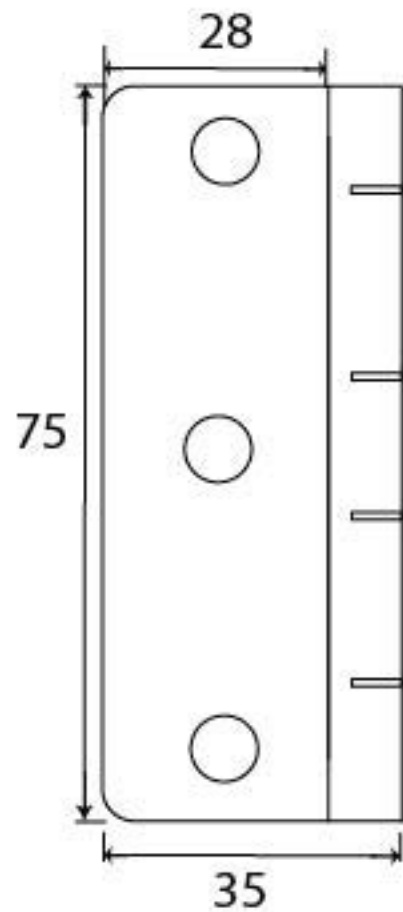

PRODUCT CODE 45439

3/4" (19mm)
gauge 8 (4mm)

HANDFORGED
TRADITIONAL
IRON MONGERY

Due to the hand crafted nature of our products all measurements are approximate and should be used as a guide only