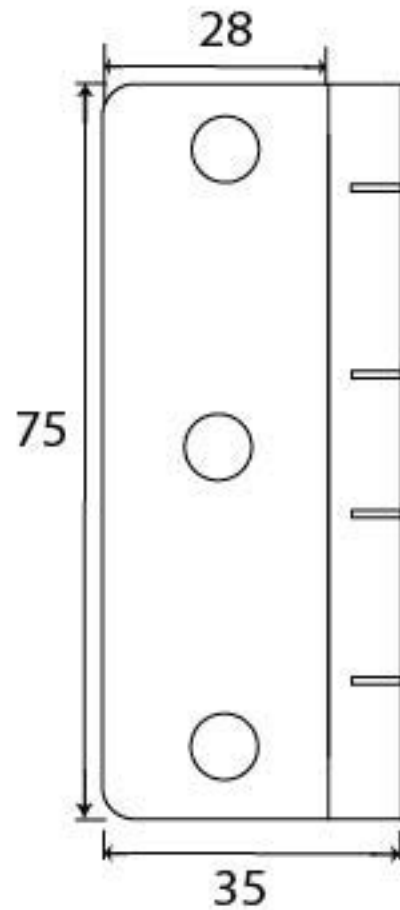

PRODUCT CODE 45440

3/4" (19mm)

gauge 8 (4mm)

HANDFORGED
TRADITIONAL
IRON MONGERY

Due to the hand crafted nature of our products all measurements are approximate and should be used as a guide only