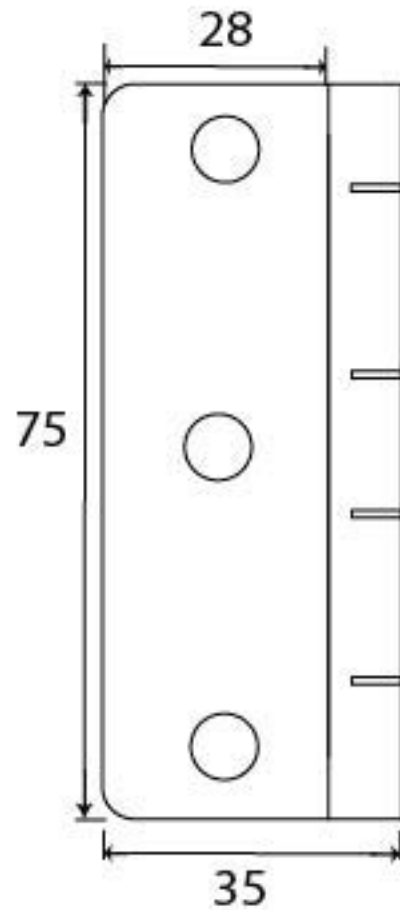

PRODUCT CODE 45442

3/4" (19mm)

gauge 8 (4mm)

HANDFORGED
TRADITIONAL
IRON MONGERY

Due to the hand crafted nature of our products all measurements are approximate and should be used as a guide only