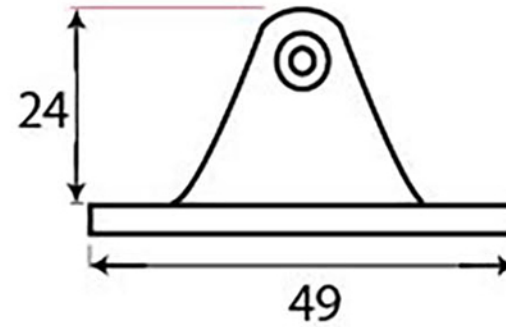

PRODUCT CODE 45451

3/4" (19mm)
X2
gauge 4 (3mm)

HANDFORGED
TRADITIONAL
IRONMONGERY

Due to the hand crafted nature of our products all measurements are approximate and should be used as a guide only