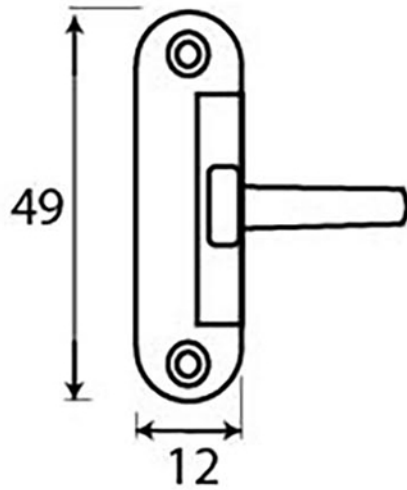

PRODUCT CODE 45451

3/4" (19mm)
X2
gauge 4 (3mm)

HANDFORGED
TRADITIONAL
IRONMONGERY

Due to the hand crafted nature of our products all measurements are approximate and should be used as a guide only