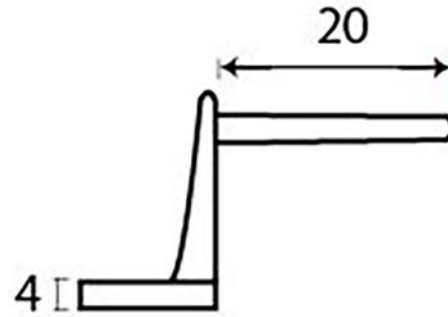

PRODUCT CODE 45451

3/4" (19mm)
X2
gauge 4 (3mm)

HANDFORGED
TRADITIONAL
IRONMONGERY

Due to the hand crafted nature of our products all measurements are approximate and should be used as a guide only