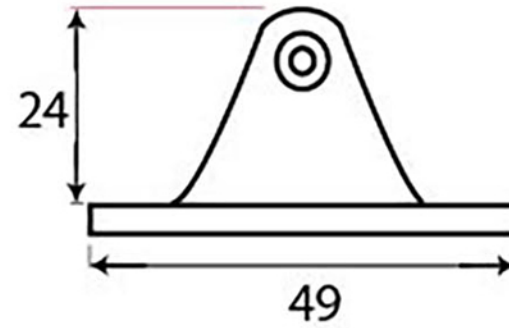

PRODUCT CODE 45452

3/4" (19mm)
X2
gauge 4 (3mm)

HANDFORGED
TRADITIONAL
IRONMONGERY

Due to the hand crafted nature of our products all measurements are approximate and should be used as a guide only