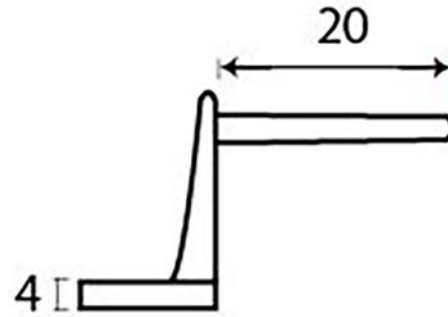

PRODUCT CODE 45452

3/4" (19mm)
X2
gauge 4 (3mm)

HANDFORGED
TRADITIONAL
IRONMONGERY

Due to the hand crafted nature of our products all measurements are approximate and should be used as a guide only