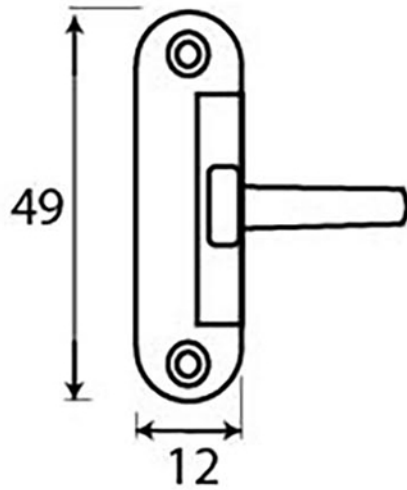

PRODUCT CODE 45452

3/4" (19mm)
X2
gauge 4 (3mm)

HANDFORGED
TRADITIONAL
IRONMONGERY

Due to the hand crafted nature of our products all measurements are approximate and should be used as a guide only