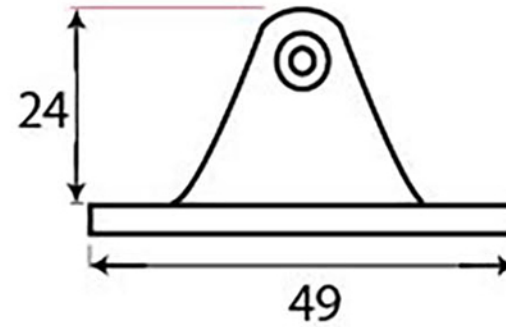

PRODUCT CODE 45453

3/4" (19mm)
X2
gauge 4 (3mm)

HANDFORGED
TRADITIONAL
IRONMONGERY

Due to the hand crafted nature of our products all measurements are approximate and should be used as a guide only