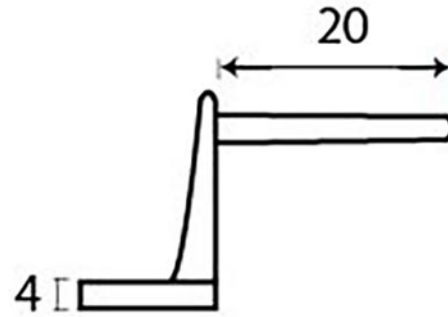

PRODUCT CODE 45453

3/4" (19mm)
X2
gauge 4 (3mm)

HANDFORGED
TRADITIONAL
IRONMONGERY

Due to the hand crafted nature of our products all measurements are approximate and should be used as a guide only