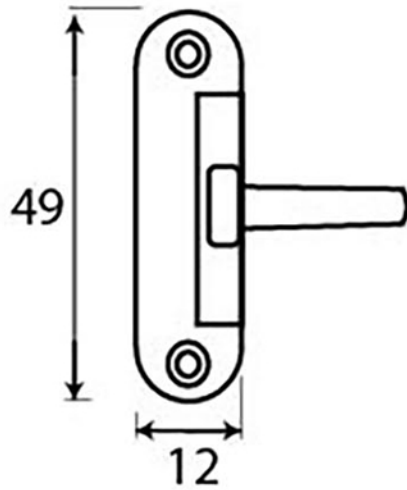

PRODUCT CODE 45453

3/4" (19mm)
X2
gauge 4 (3mm)

HANDFORGED
TRADITIONAL
IRONMONGERY

Due to the hand crafted nature of our products all measurements are approximate and should be used as a guide only