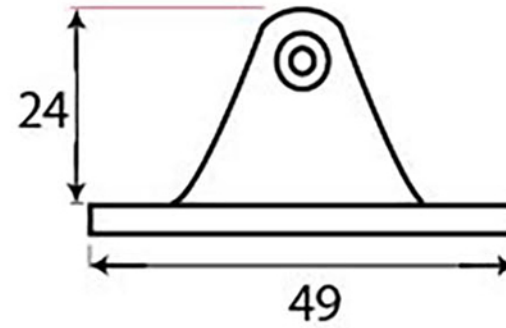

PRODUCT CODE 45454

3/4" (19mm)
X2
gauge 4 (3mm)

HANDFORGED
TRADITIONAL
IRONMONGERY

Due to the hand crafted nature of our products all measurements are approximate and should be used as a guide only