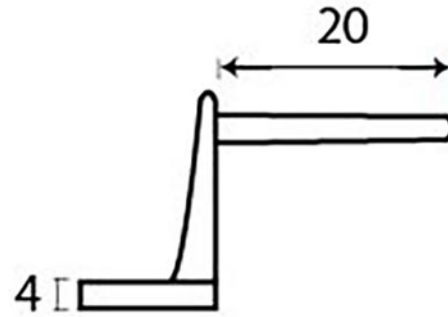

PRODUCT CODE 45454

3/4" (19mm)
X2
gauge 4 (3mm)

HANDFORGED
TRADITIONAL
IRONMONGERY

Due to the hand crafted nature of our products all measurements are approximate and should be used as a guide only