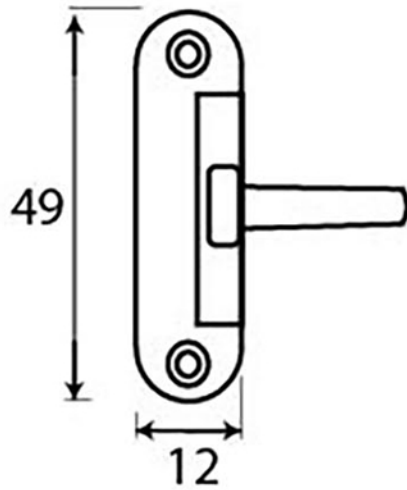

PRODUCT CODE 45454

3/4" (19mm)
X2
gauge 4 (3mm)

HANDFORGED
TRADITIONAL
IRONMONGERY

Due to the hand crafted nature of our products all measurements are approximate and should be used as a guide only