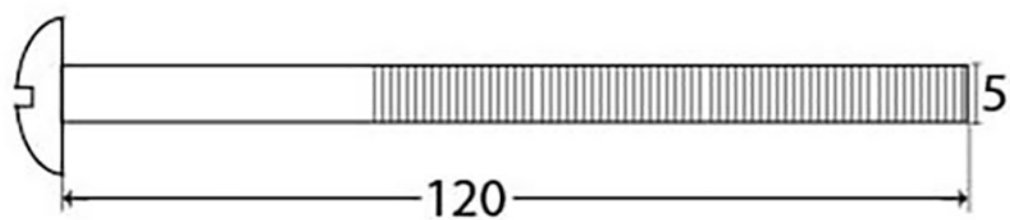

PRODUCT CODE 45469

HANDFORGED  
TRADITIONAL  
IRONMONGERY

Due to the hand crafted nature of our products all measurements are approximate and should be used as a guide only