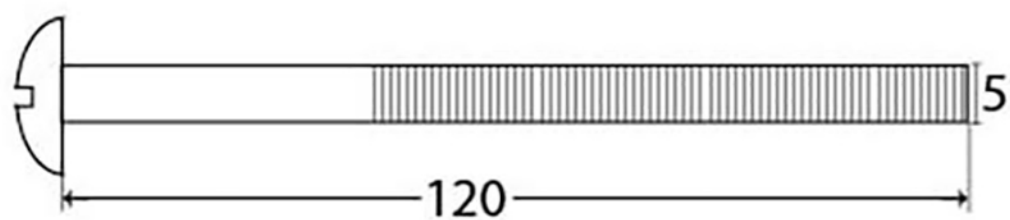

PRODUCT CODE 45470

HANDFORGED  
TRADITIONAL  
IRONMONGERY

Due to the hand crafted nature of our products all measurements are approximate and should be used as a guide only