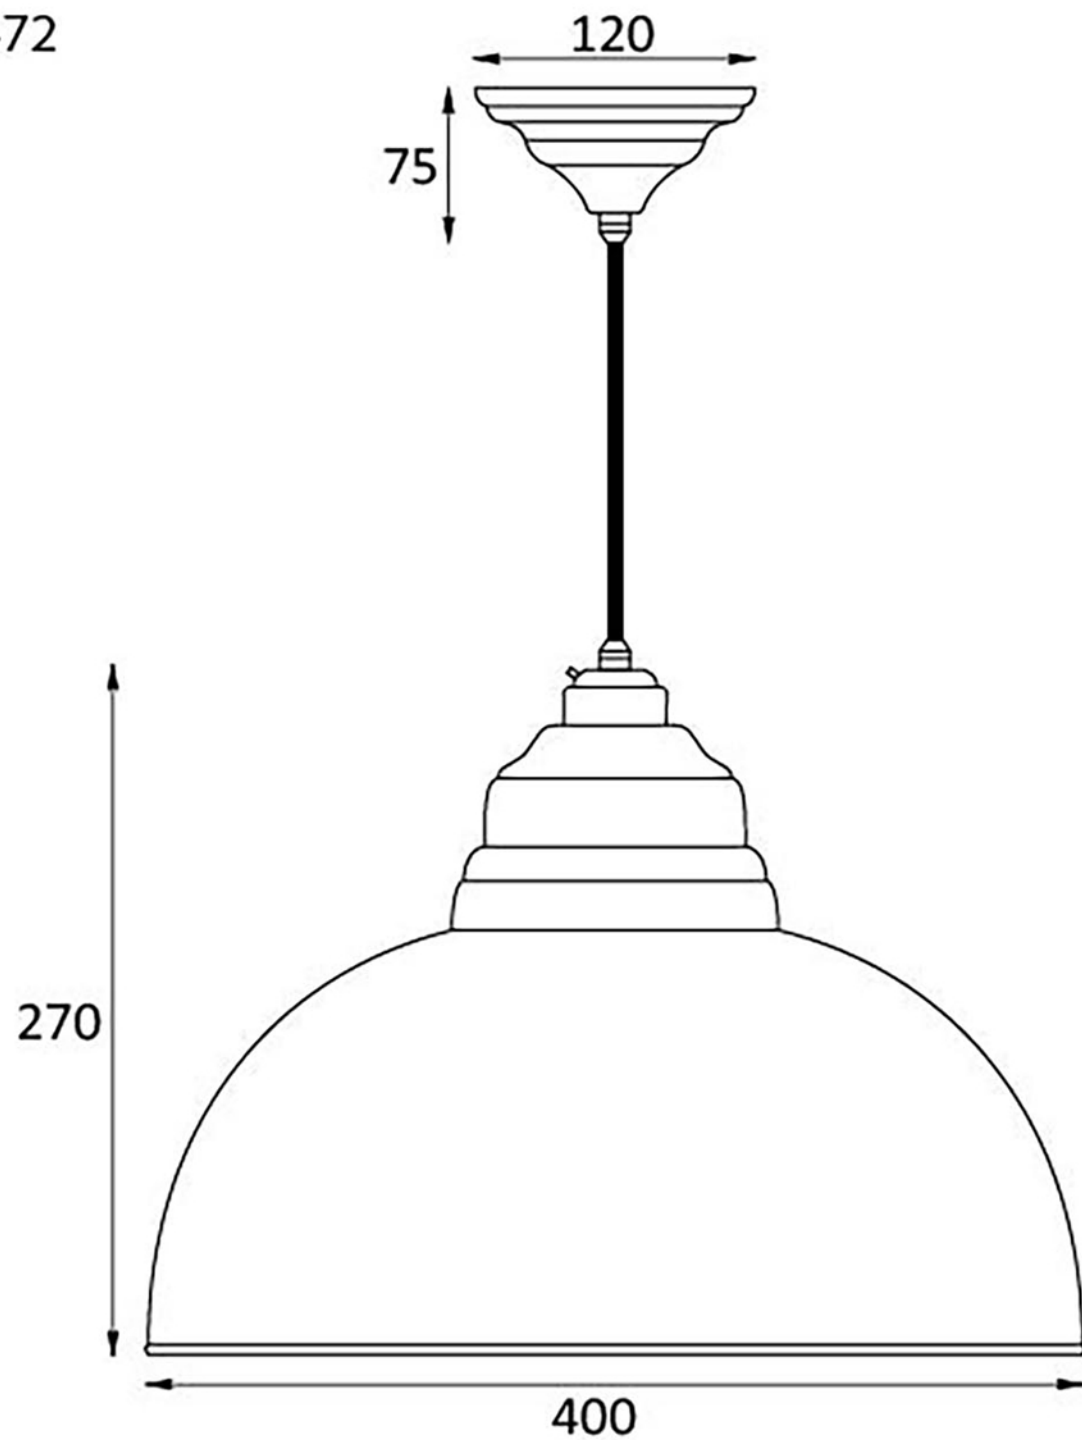

PRODUCT CODE 45472

HANDFORGED
TRADITIONAL
IRONMONGERY

Due to the hand crafted nature of our products all measurements are approximate and should be used as a guide only