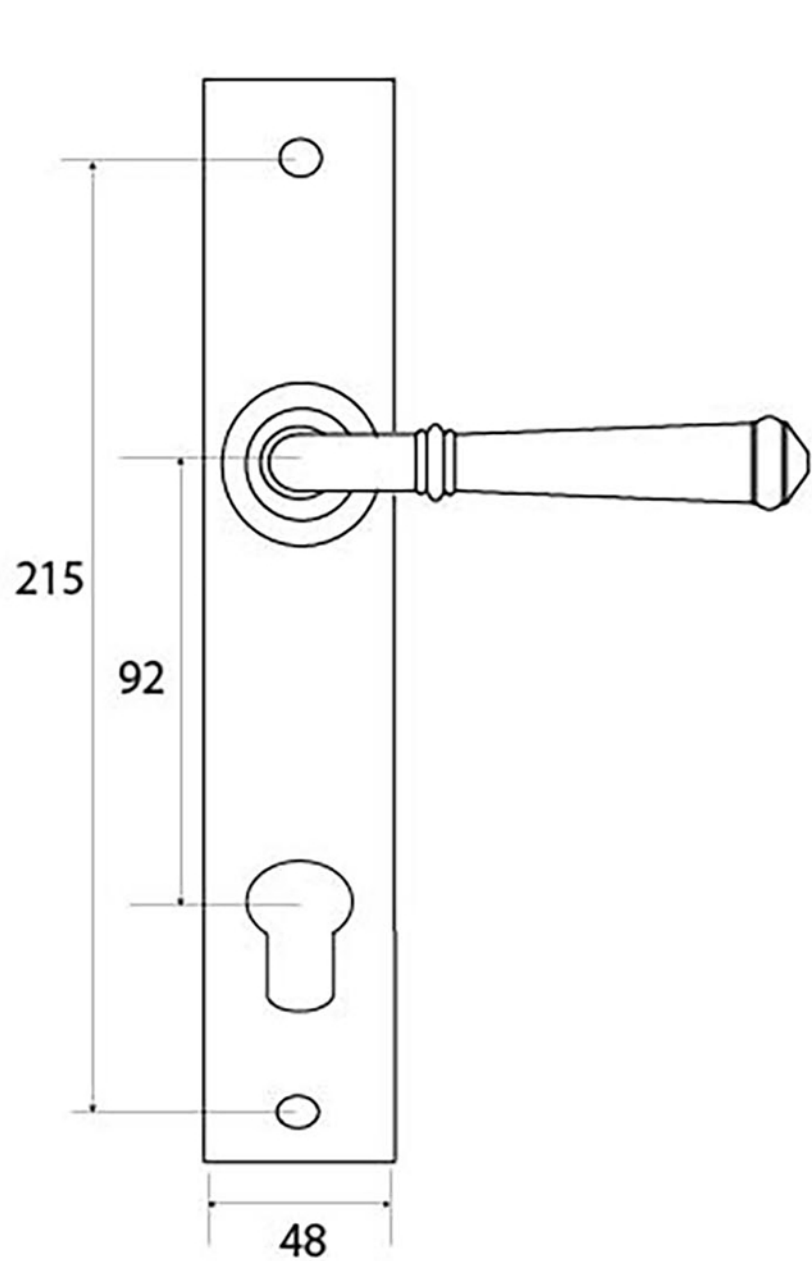

PRODUCT CODE 45589

HANDFORGED  
TRADITIONAL  
IRONMONGERY

Due to the hand crafted nature of our products all measurements are approximate and should be used as a guide only