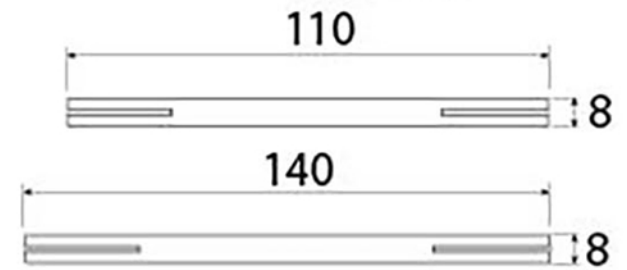

PRODUCT CODE 45589

HANDFORGED  
TRADITIONAL  
IRONMONGERY

Due to the hand crafted nature of our products all measurements are approximate and should be used as a guide only