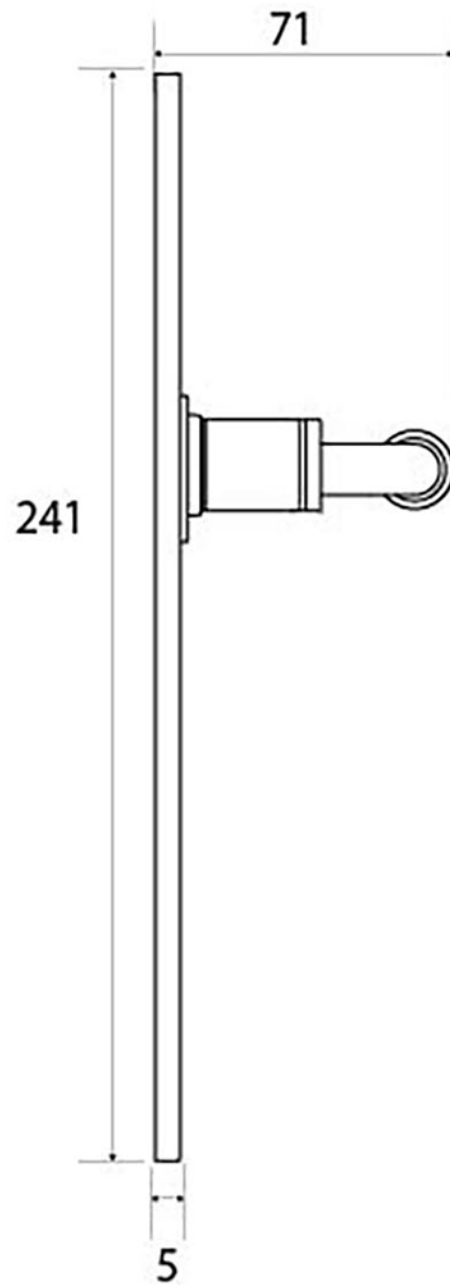

PRODUCT CODE 45589

HANDFORGED  
TRADITIONAL  
IRONMONGERY

Due to the hand crafted nature of our products all measurements are approximate and should be used as a guide only