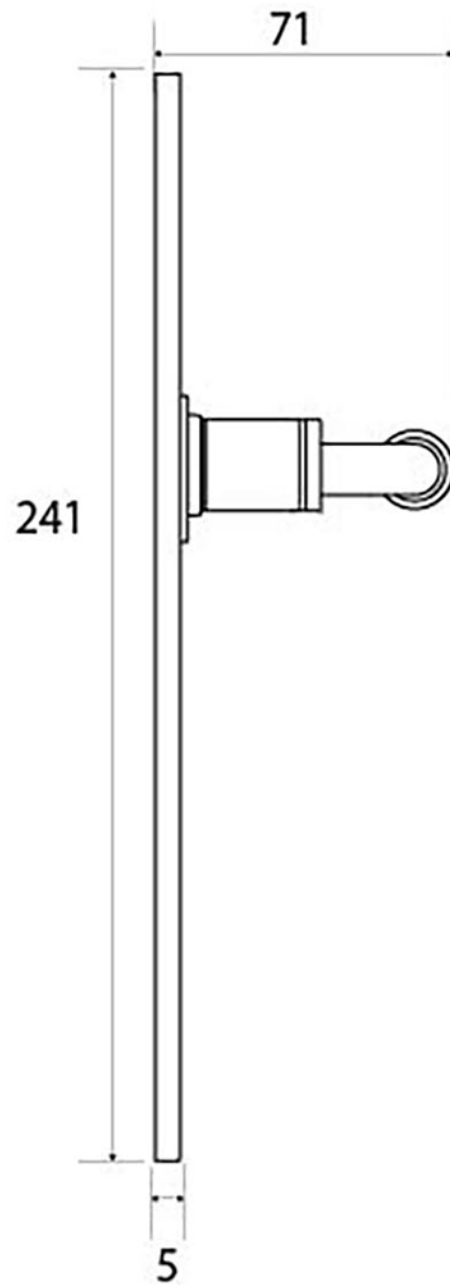

PRODUCT CODE 45590

SPINDLE

HANDFORGED
TRADITIONAL
IRONMONGERY

Due to the hand crafted nature of our products all measurements are approximate and should be used as a guide only