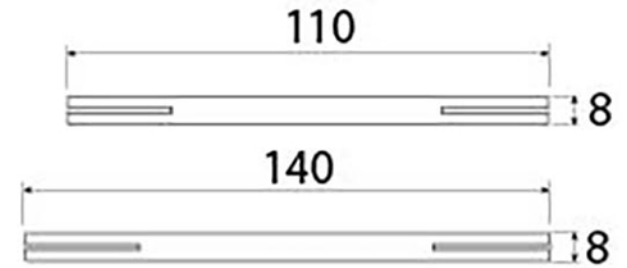

PRODUCT CODE 45590

SPINDLE

HANDFORGED
TRADITIONAL
IRONMONGERY

Due to the hand crafted nature of our products all measurements are approximate and should be used as a guide only