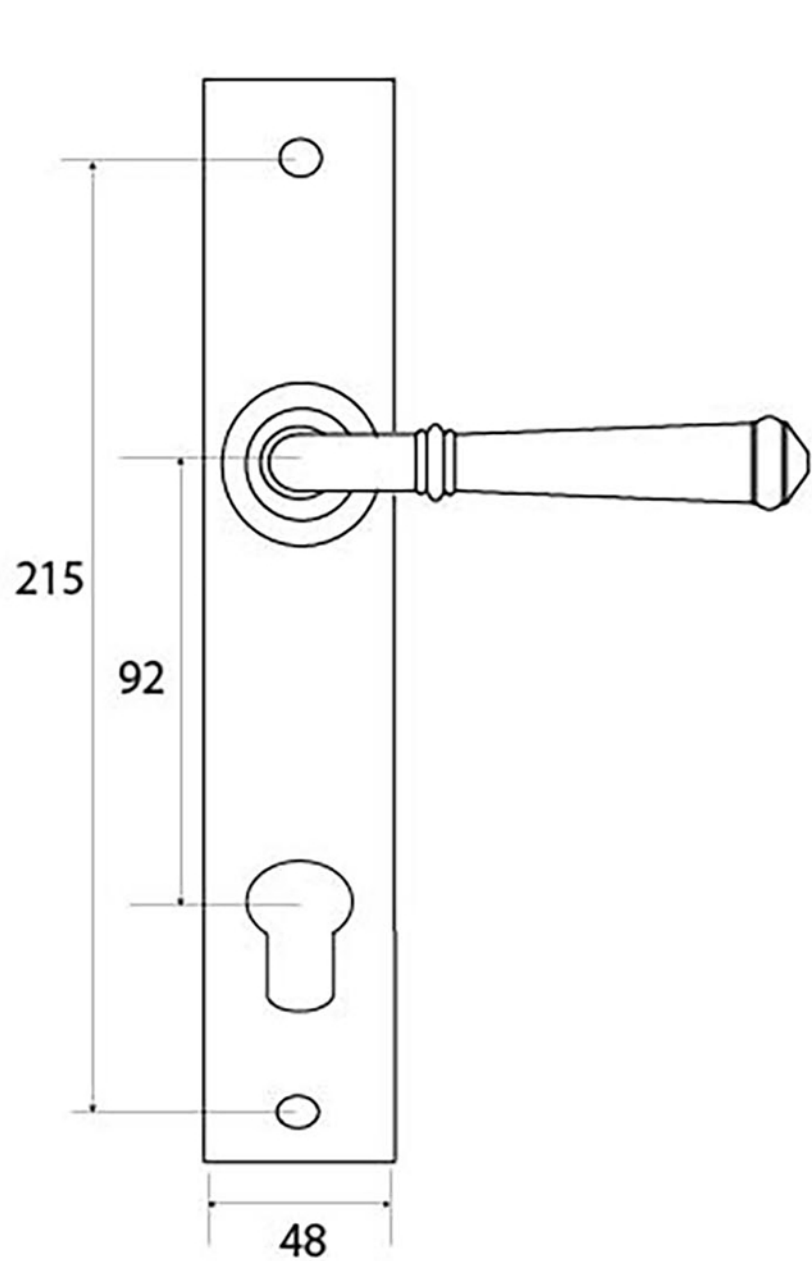

PRODUCT CODE 45590

SPINDLE

HANDFORGED
TRADITIONAL
IRONMONGERY

Due to the hand crafted nature of our products all measurements are approximate and should be used as a guide only