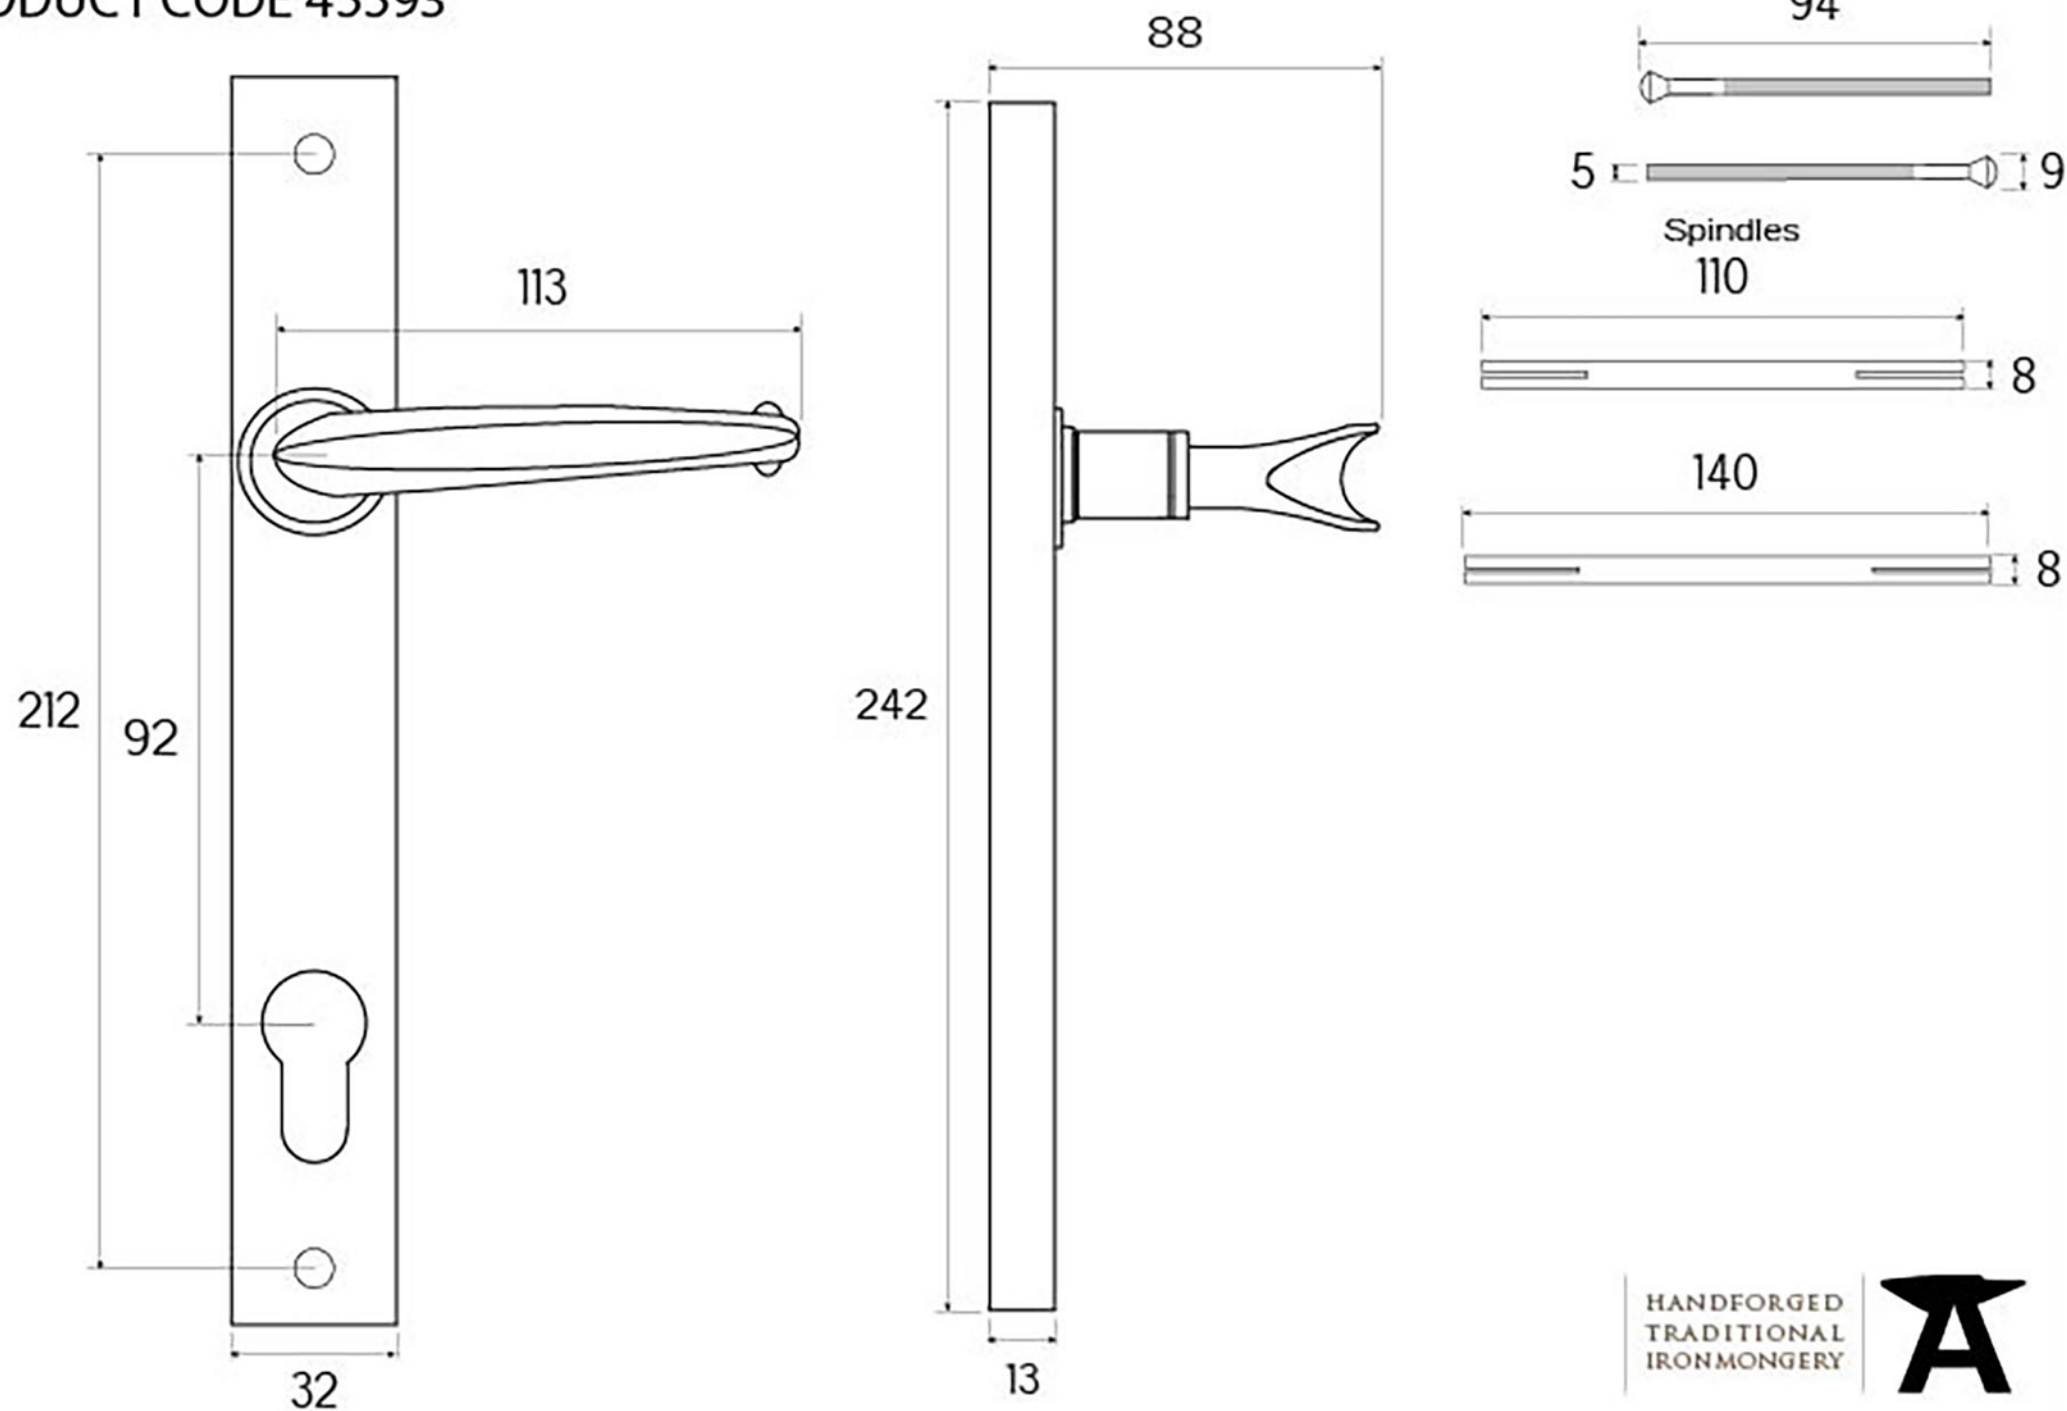

PRODUCT CODE 45593

Due to the hand crafted nature of our products all measurements are approximate and should be used as a guide only

HANDFORGED
TRADITIONAL
IRONMONGERY