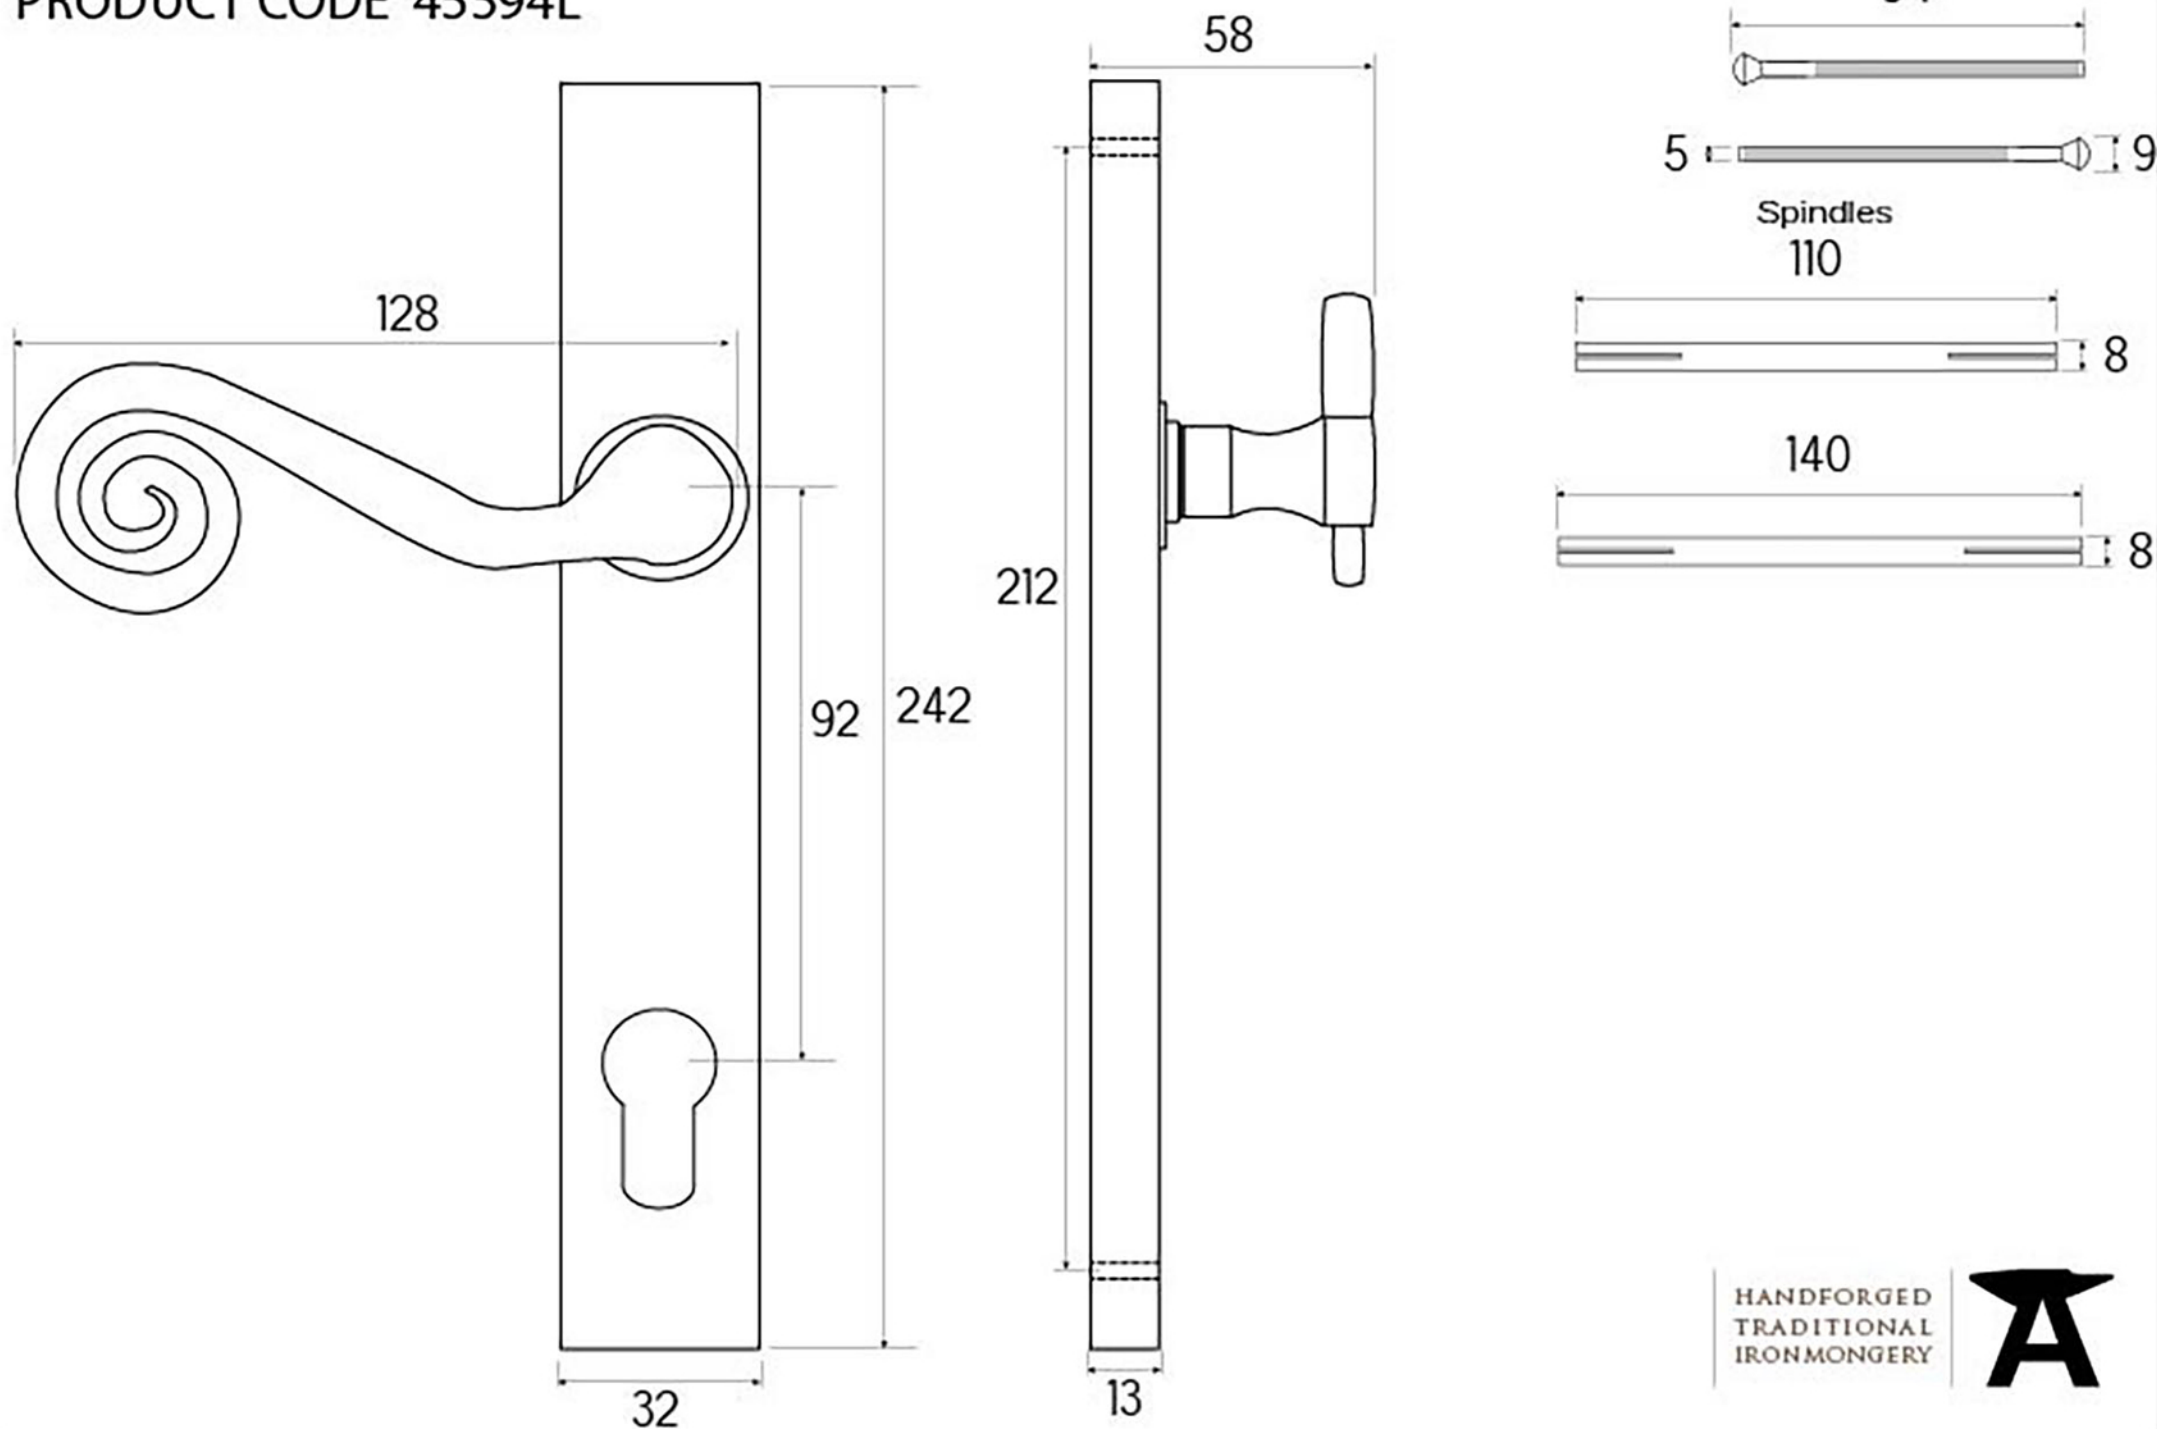

PRODUCT CODE 45594L

Due to the hand crafted nature of our products all measurements are approximate and should be used as a guide only

HANDFORGED  
TRADITIONAL  
IRONMONGERY