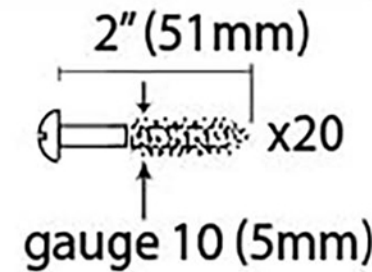

PRODUCT CODE 45595

HANDFORGED  
TRADITIONAL  
IRONMONGERY

Due to the hand crafted nature of our products all measurements are approximate and should be used as a guide only