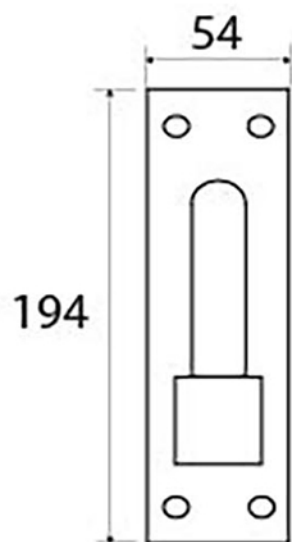

PRODUCT CODE 45595

HANDFORGED  
TRADITIONAL  
IRONMONGERY

Due to the hand crafted nature of our products all measurements are approximate and should be used as a guide only