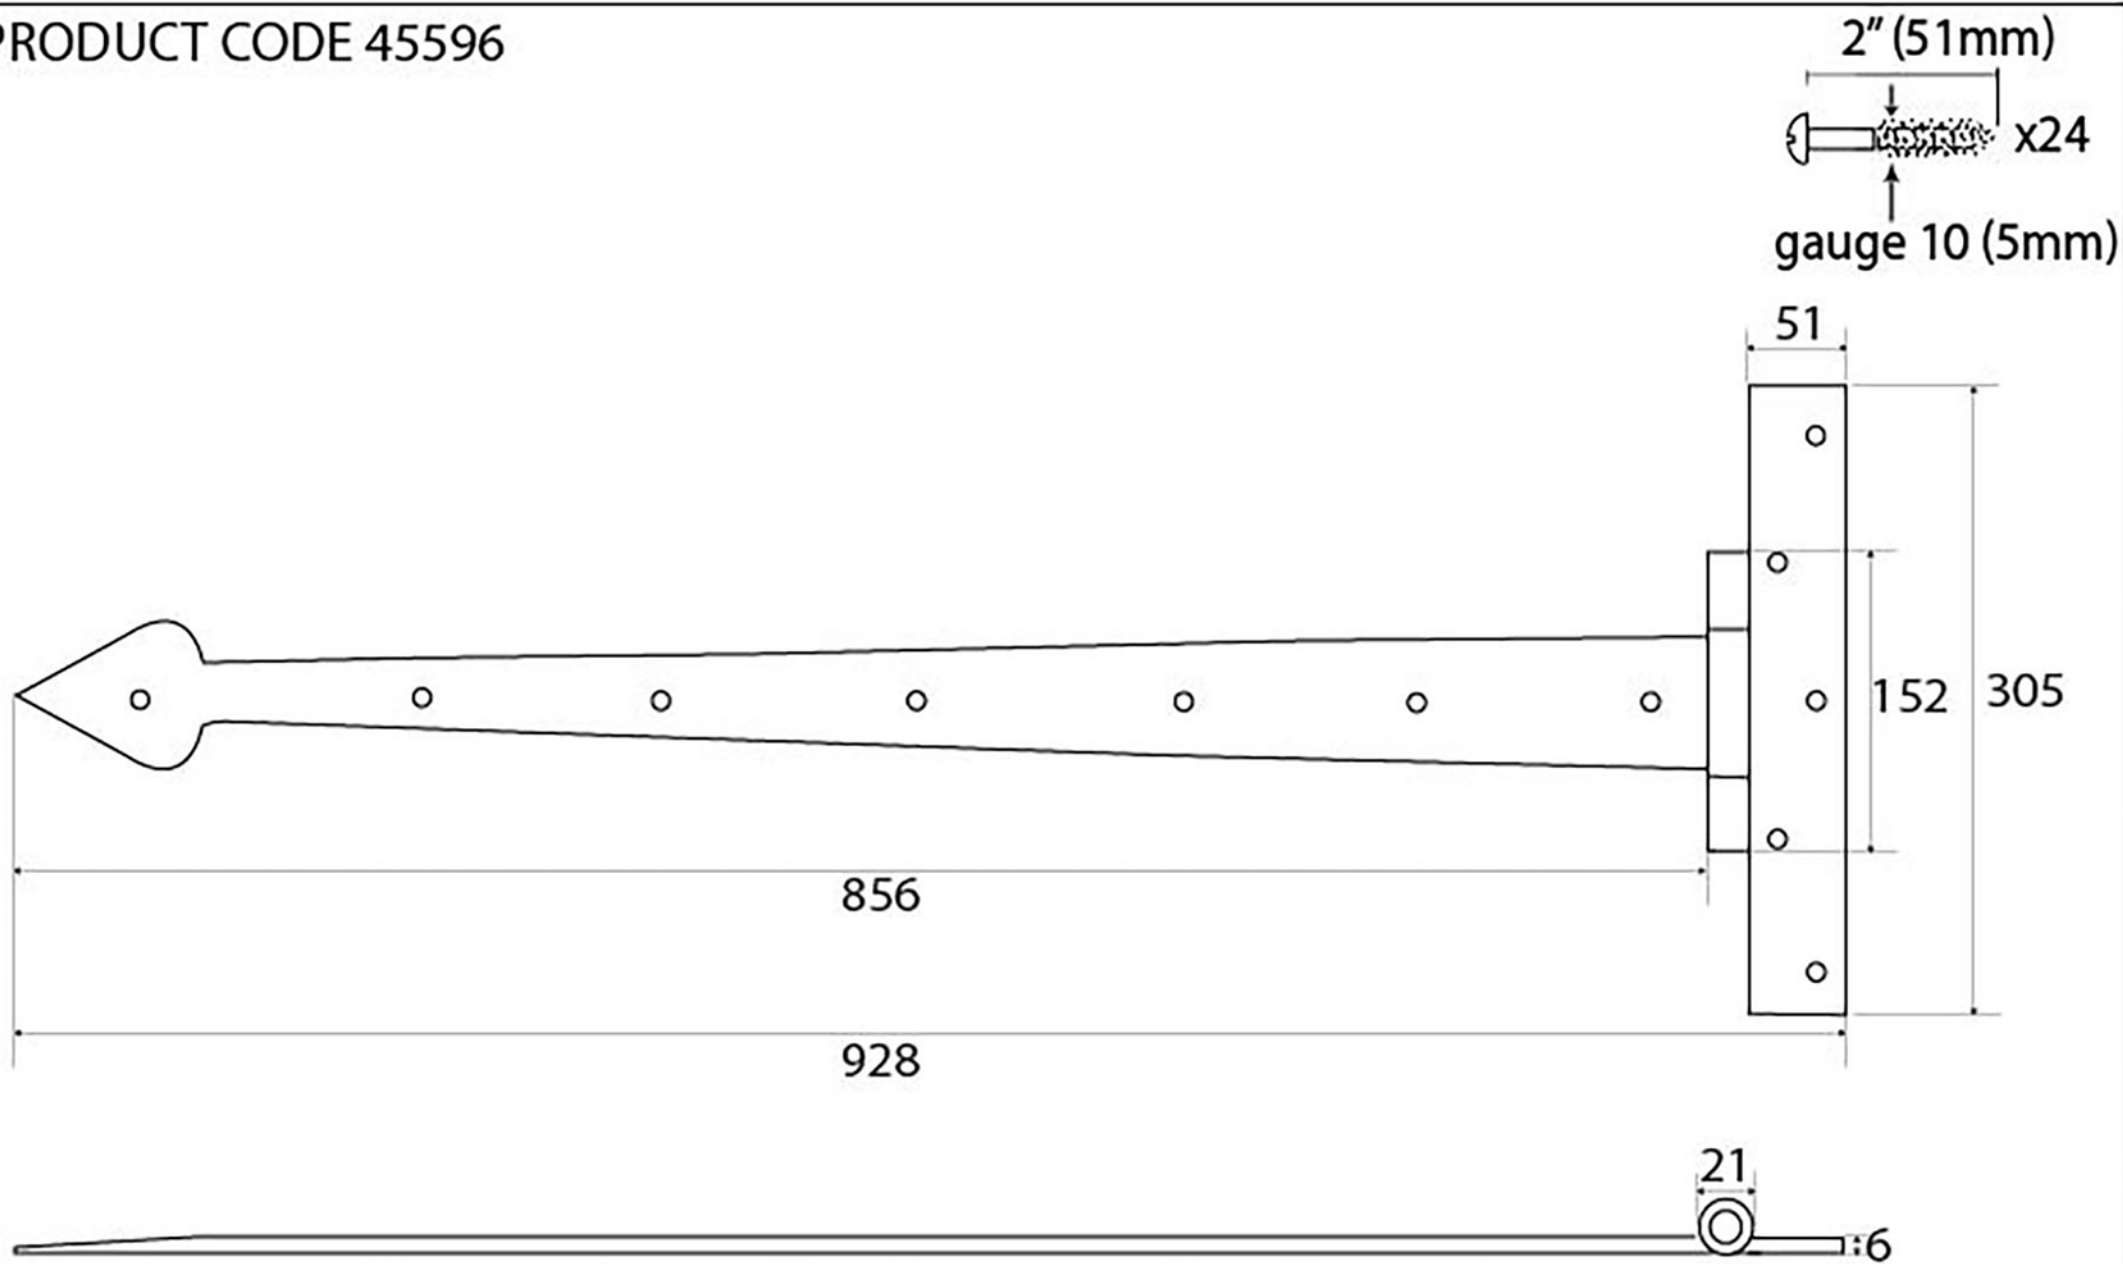

PRODUCT CODE 45596

HANDFORGED
TRADITIONAL
IRONMONGERY

Due to the hand crafted nature of our products all measurements are approximate and should be used as a guide only