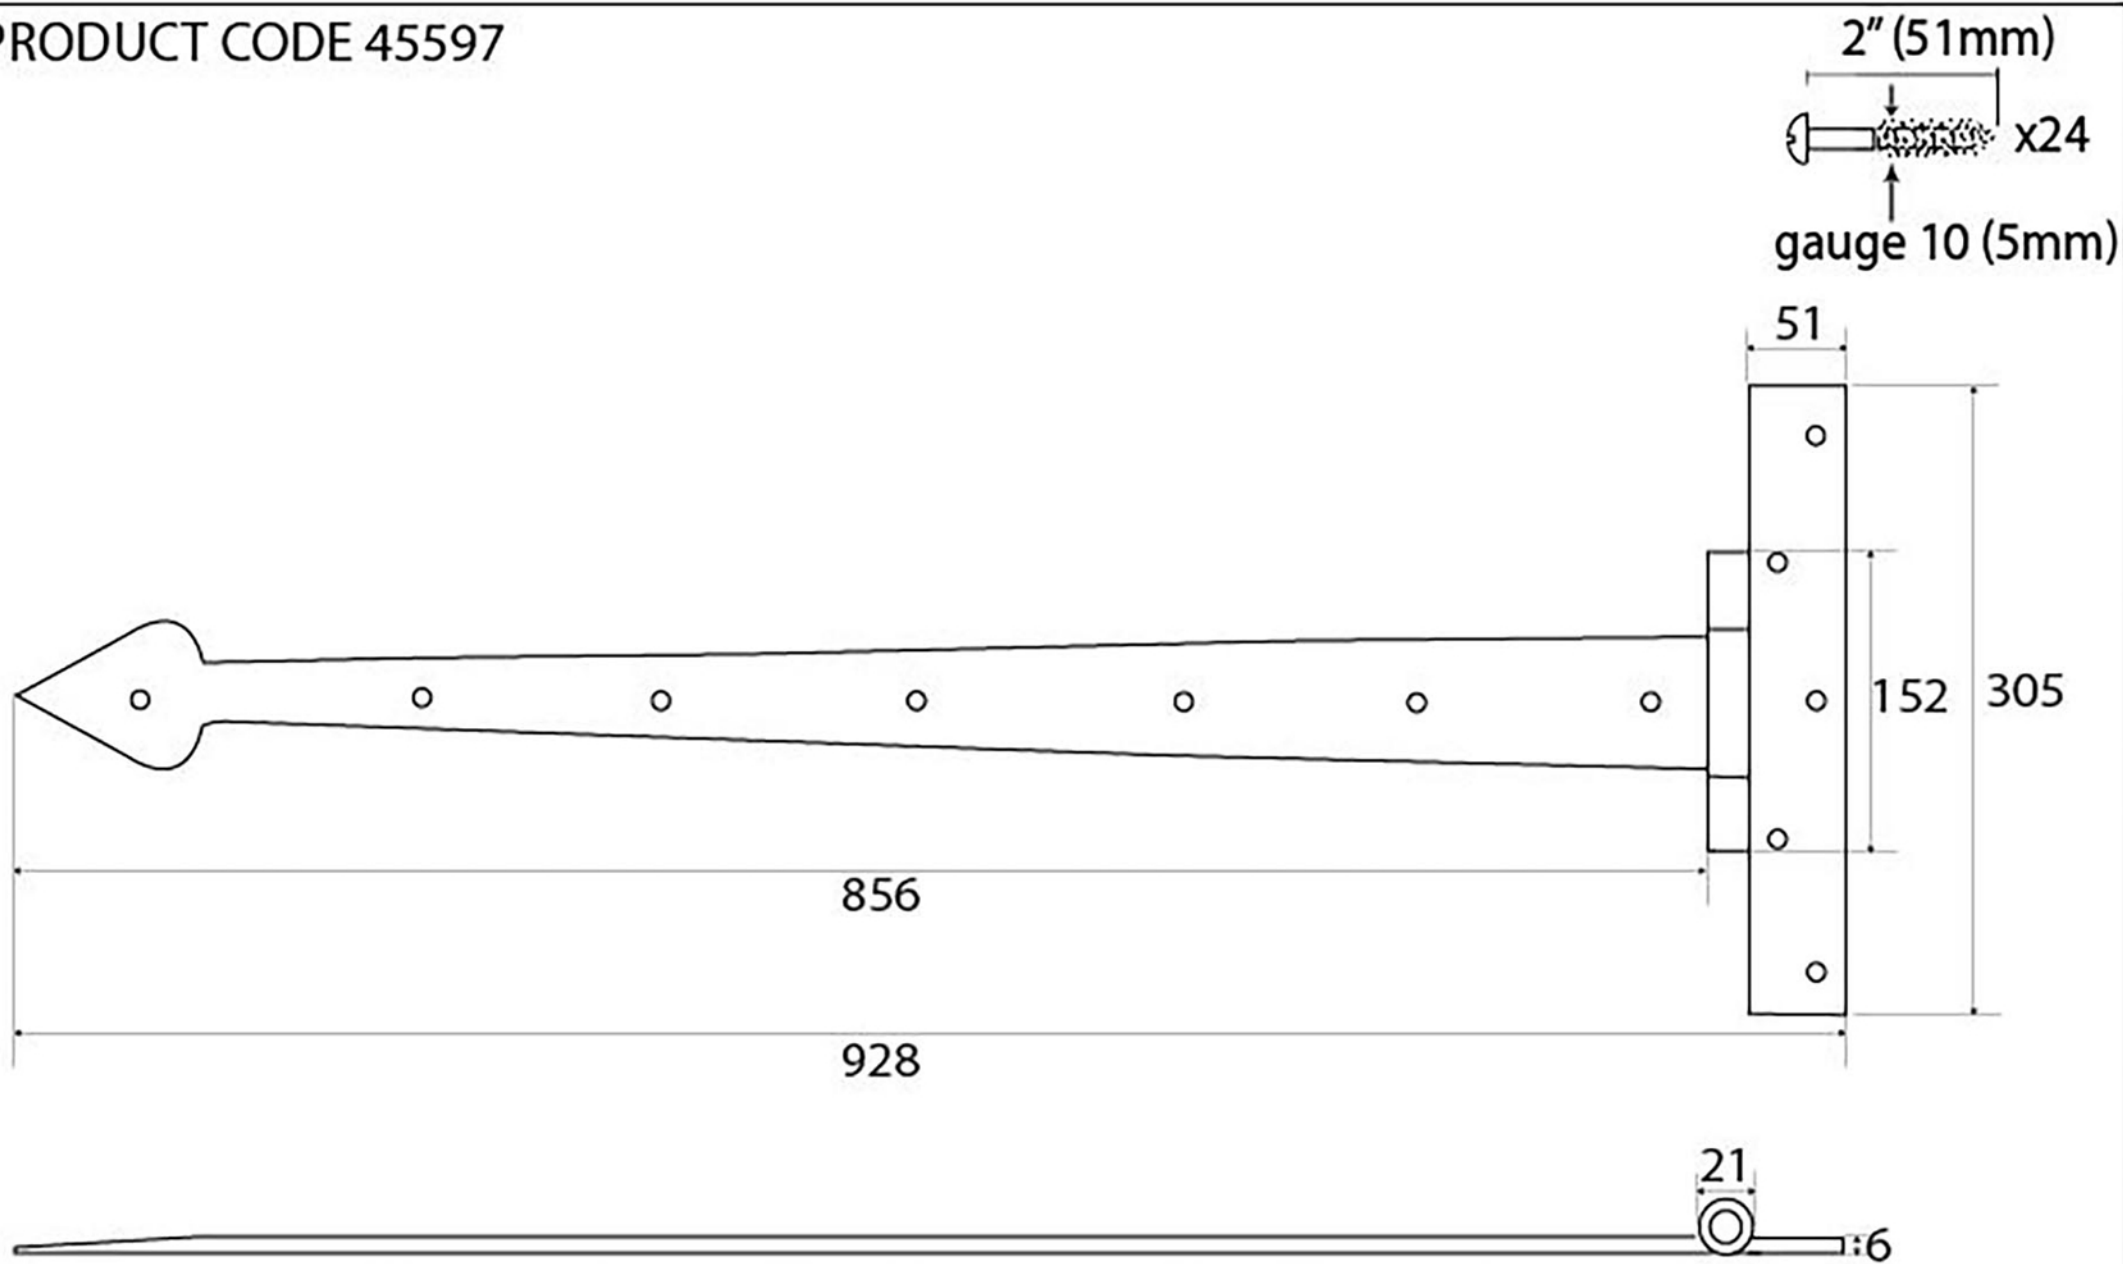

PRODUCT CODE 45597

HANDFORGED
TRADITIONAL
IRONMONGERY

Due to the hand crafted nature of our products all measurements are approximate and should be used as a guide only