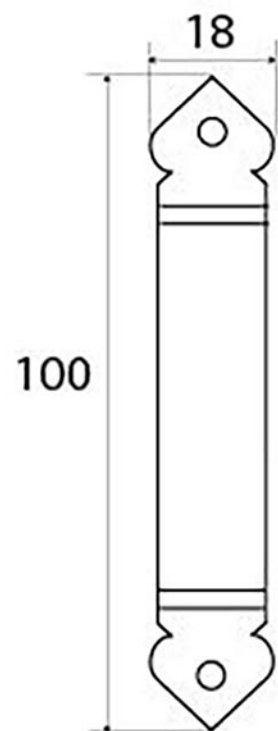

PRODUCT CODE 45601

3/4" (19mm)
x 2
gauge 6 (3.5mm)

HANDFORGED
TRADITIONAL
IRONMONGERY

Due to the hand crafted nature of our products all measurements are approximate and should be used as a guide only