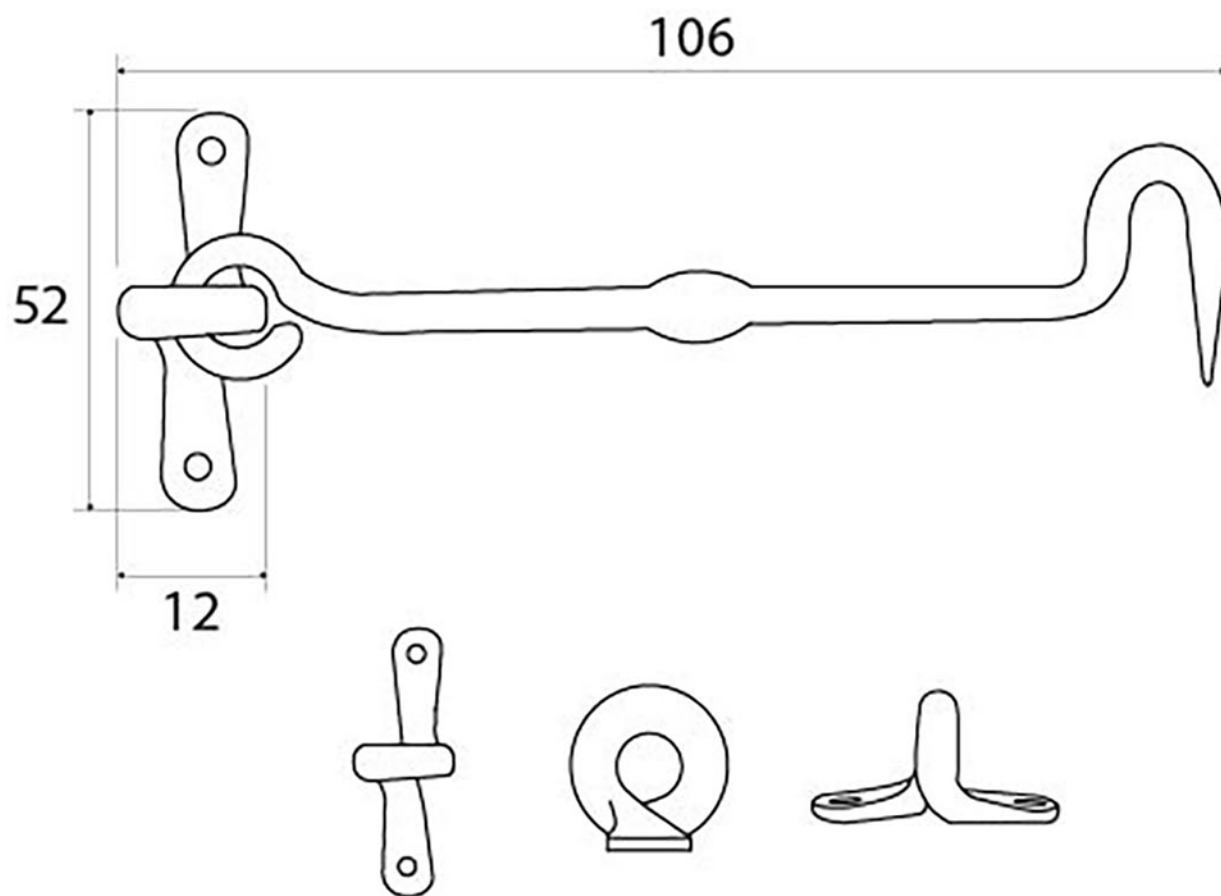

PRODUCT CODE 45603

1" (25mm)  
x 4  
gauge 6 (3.5mm)

HANDFORGED  
TRADITIONAL  
IRONMONGERY

Due to the hand crafted nature of our products all measurements are approximate and should be used as a guide only