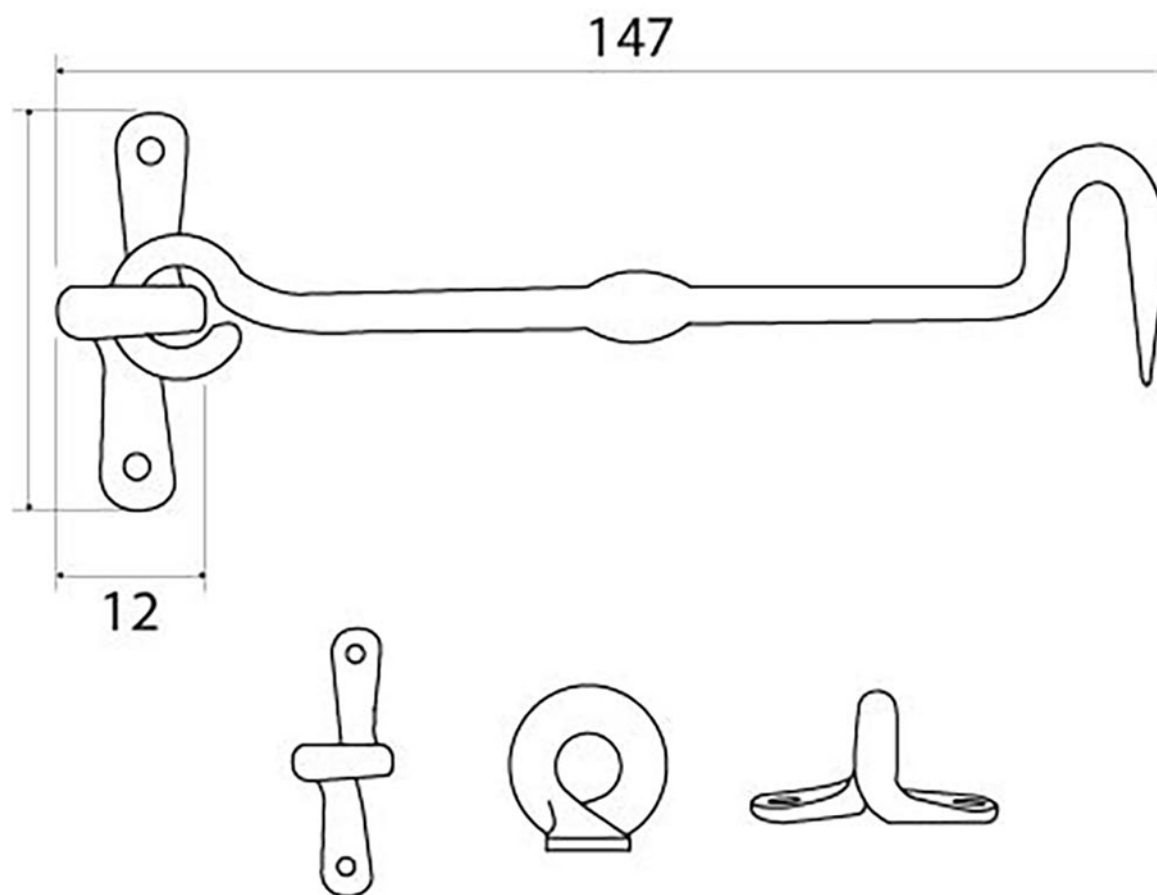

PRODUCT CODE 45604

1" (25mm)
x 4
gauge 6 (3.5mm)

HANDFORGED
TRADITIONAL
IRONMONGERY

Due to the hand crafted nature of our products all measurements are approximate and should be used as a guide only