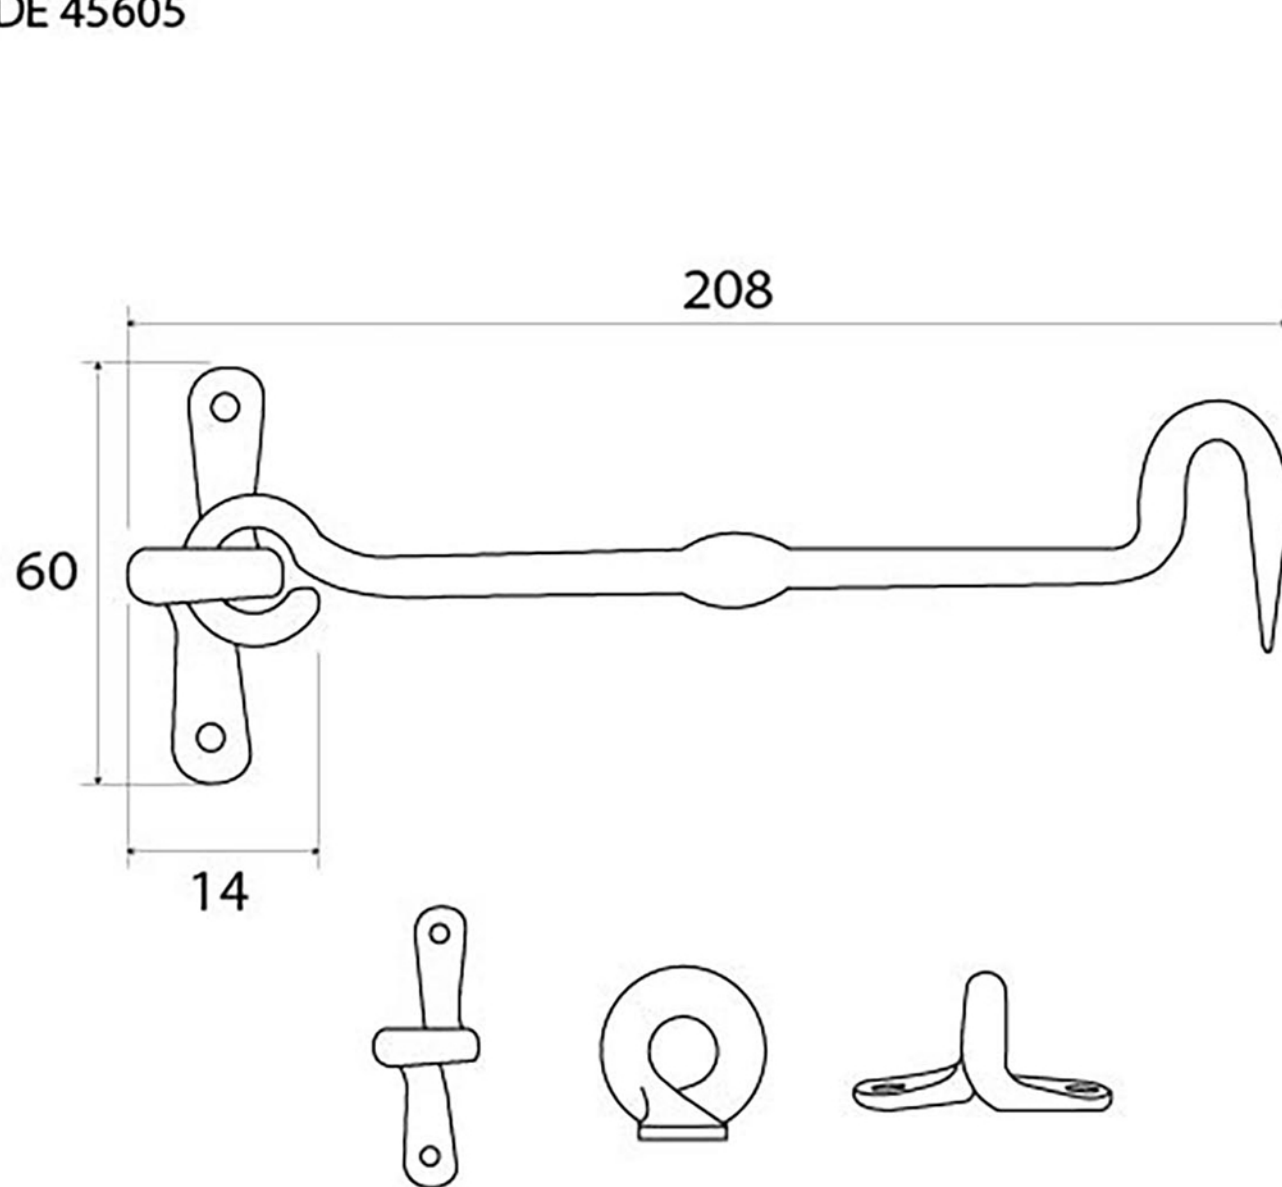

PRODUCT CODE 45605

1" (25mm)  
x 4  
gauge 6 (3.5mm)

HANDFORGED  
TRADITIONAL  
IRONMONGERY

Due to the hand crafted nature of our products all measurements are approximate and should be used as a guide only