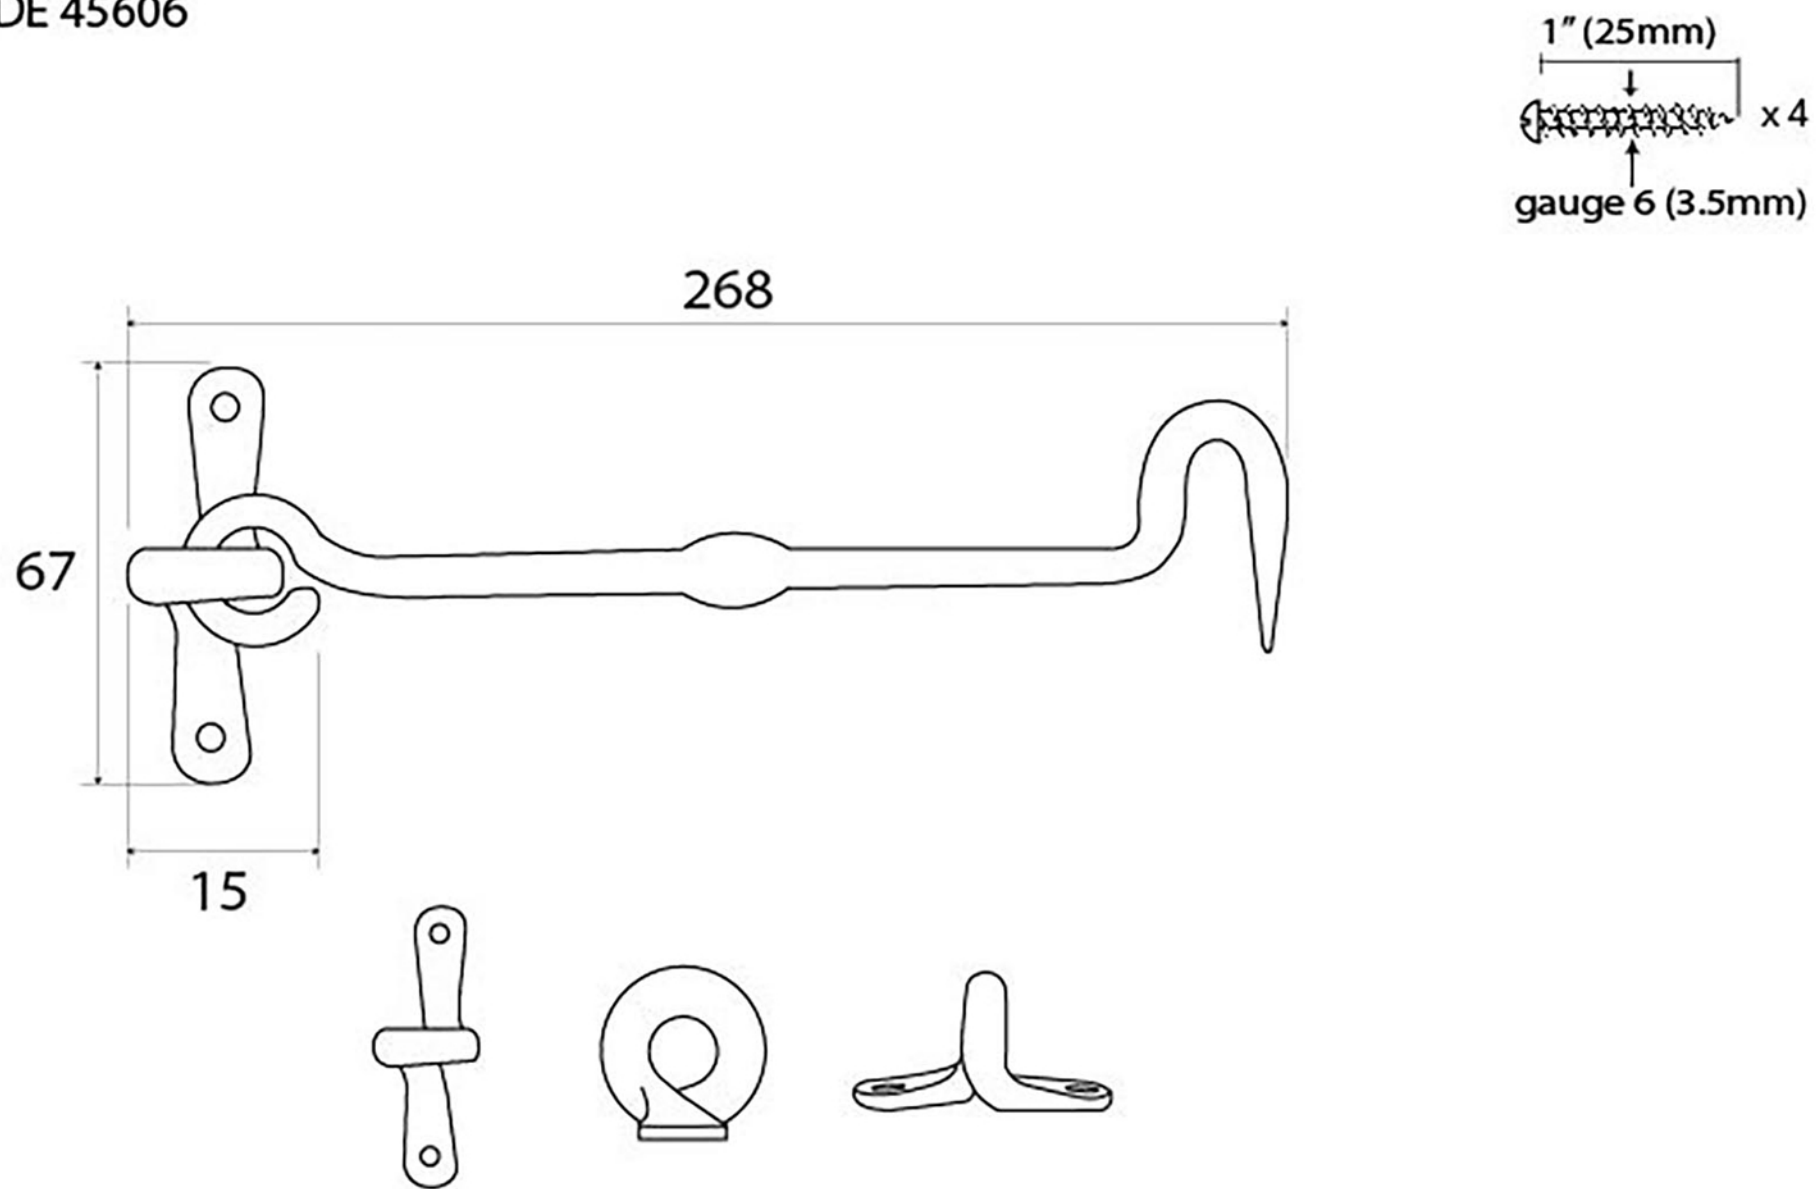

PRODUCT CODE 45606

HANDFORGED  
TRADITIONAL  
IRONMONGERY

Due to the hand crafted nature of our products all measurements are approximate and should be used as a guide only