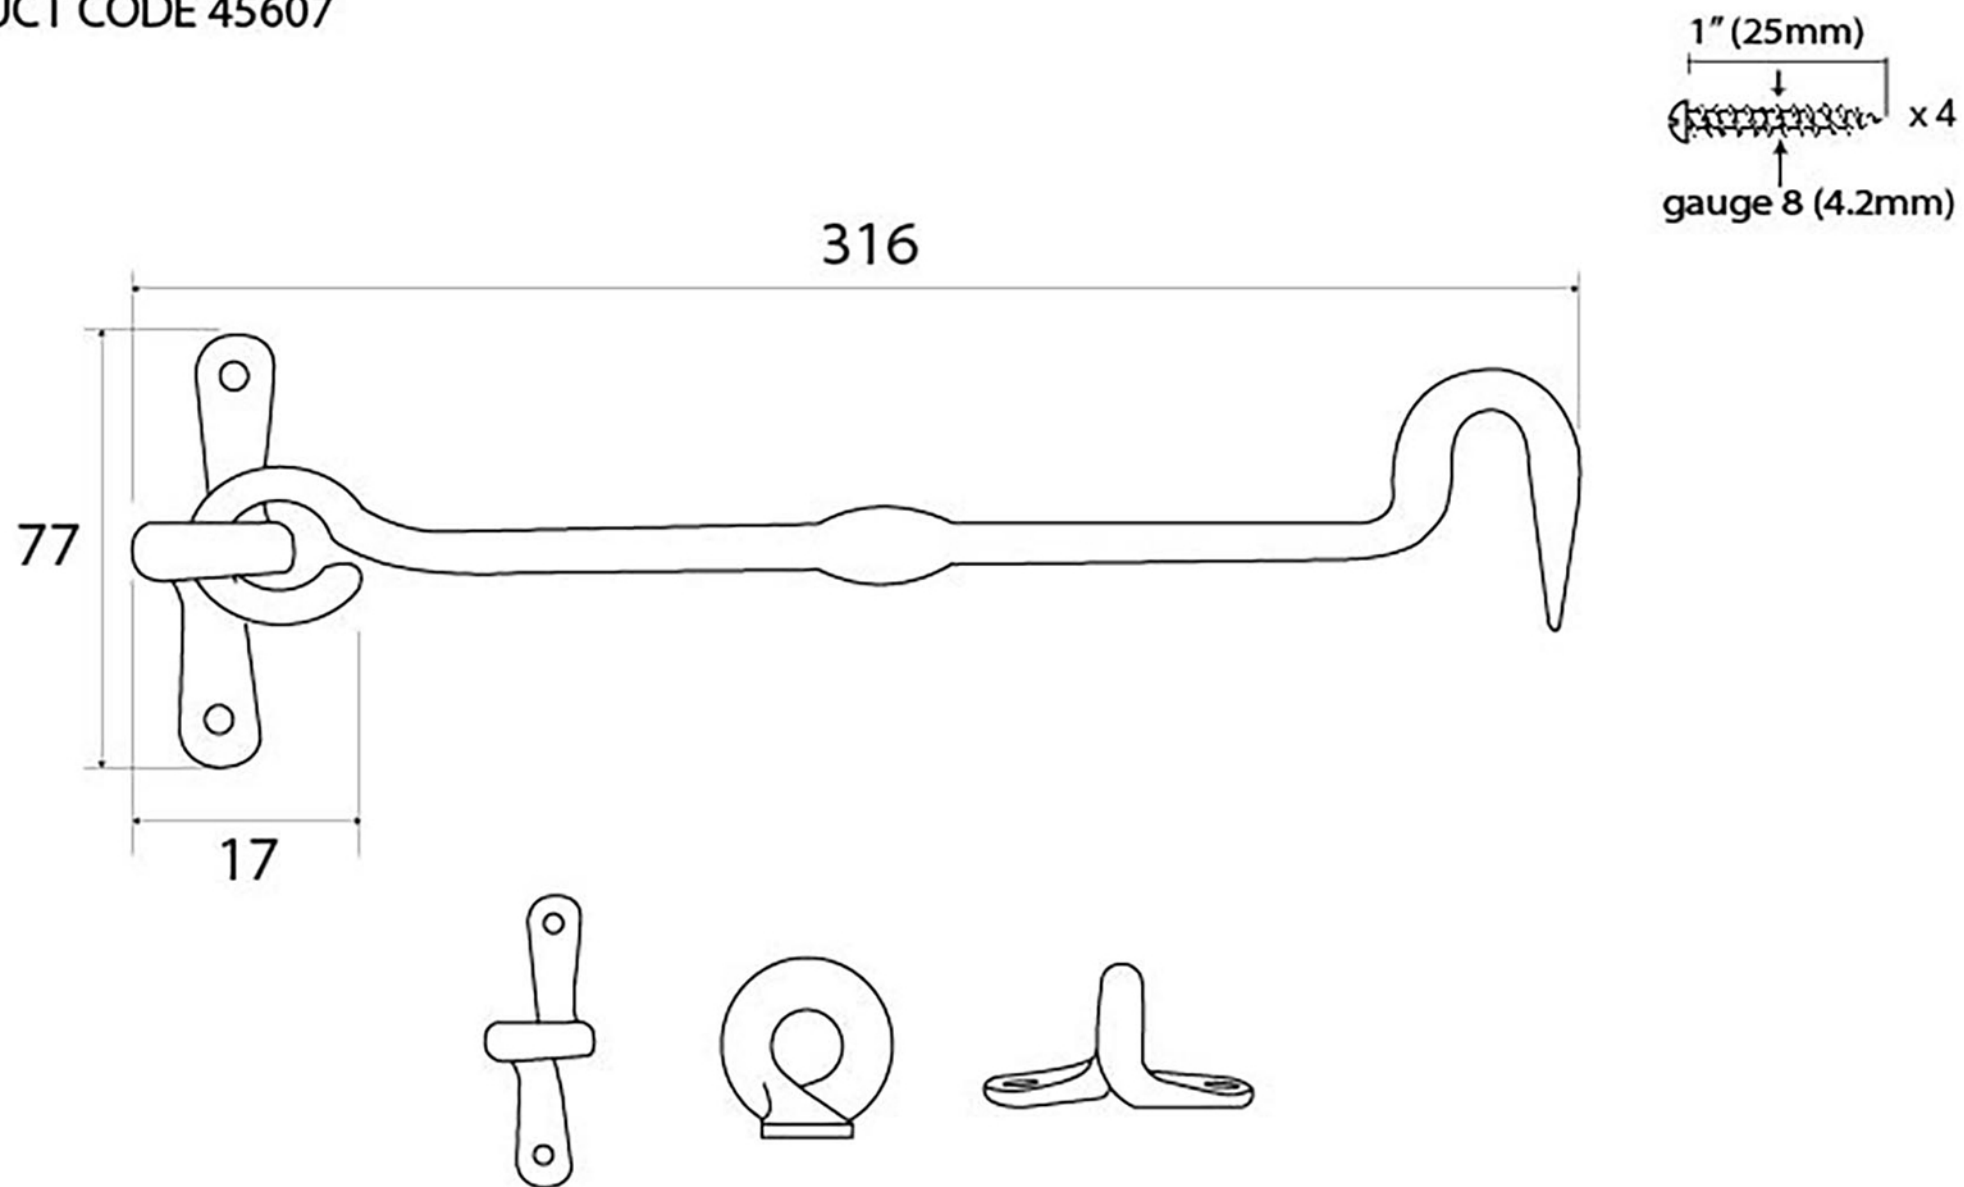

PRODUCT CODE 45607

HANDFORGED
TRADITIONAL
IRONMONGERY

Due to the hand crafted nature of our products all measurements are approximate and should be used as a guide only