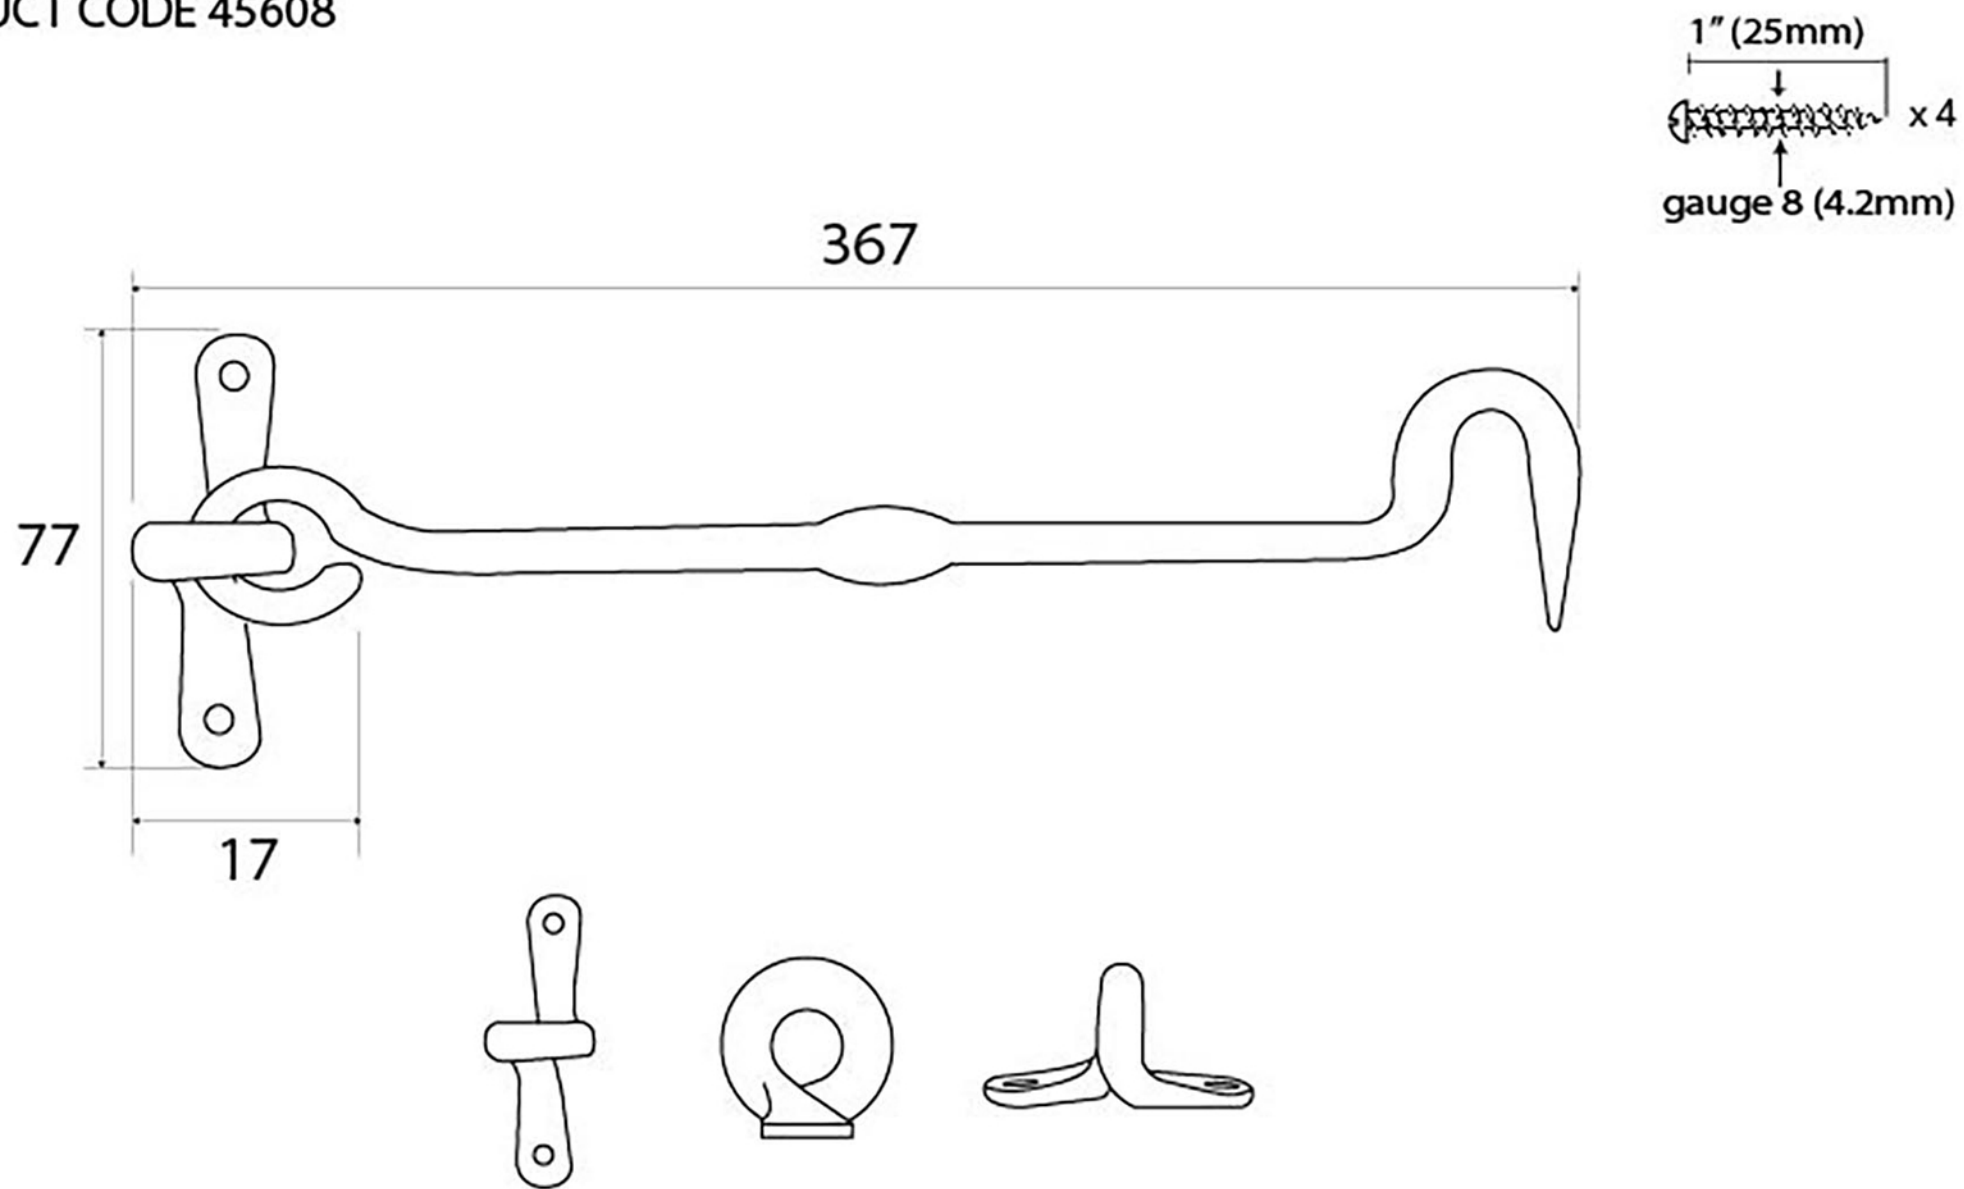

PRODUCT CODE 45608

HANDFORGED
TRADITIONAL
IRONMONGERY

Due to the hand crafted nature of our products all measurements are approximate and should be used as a guide only