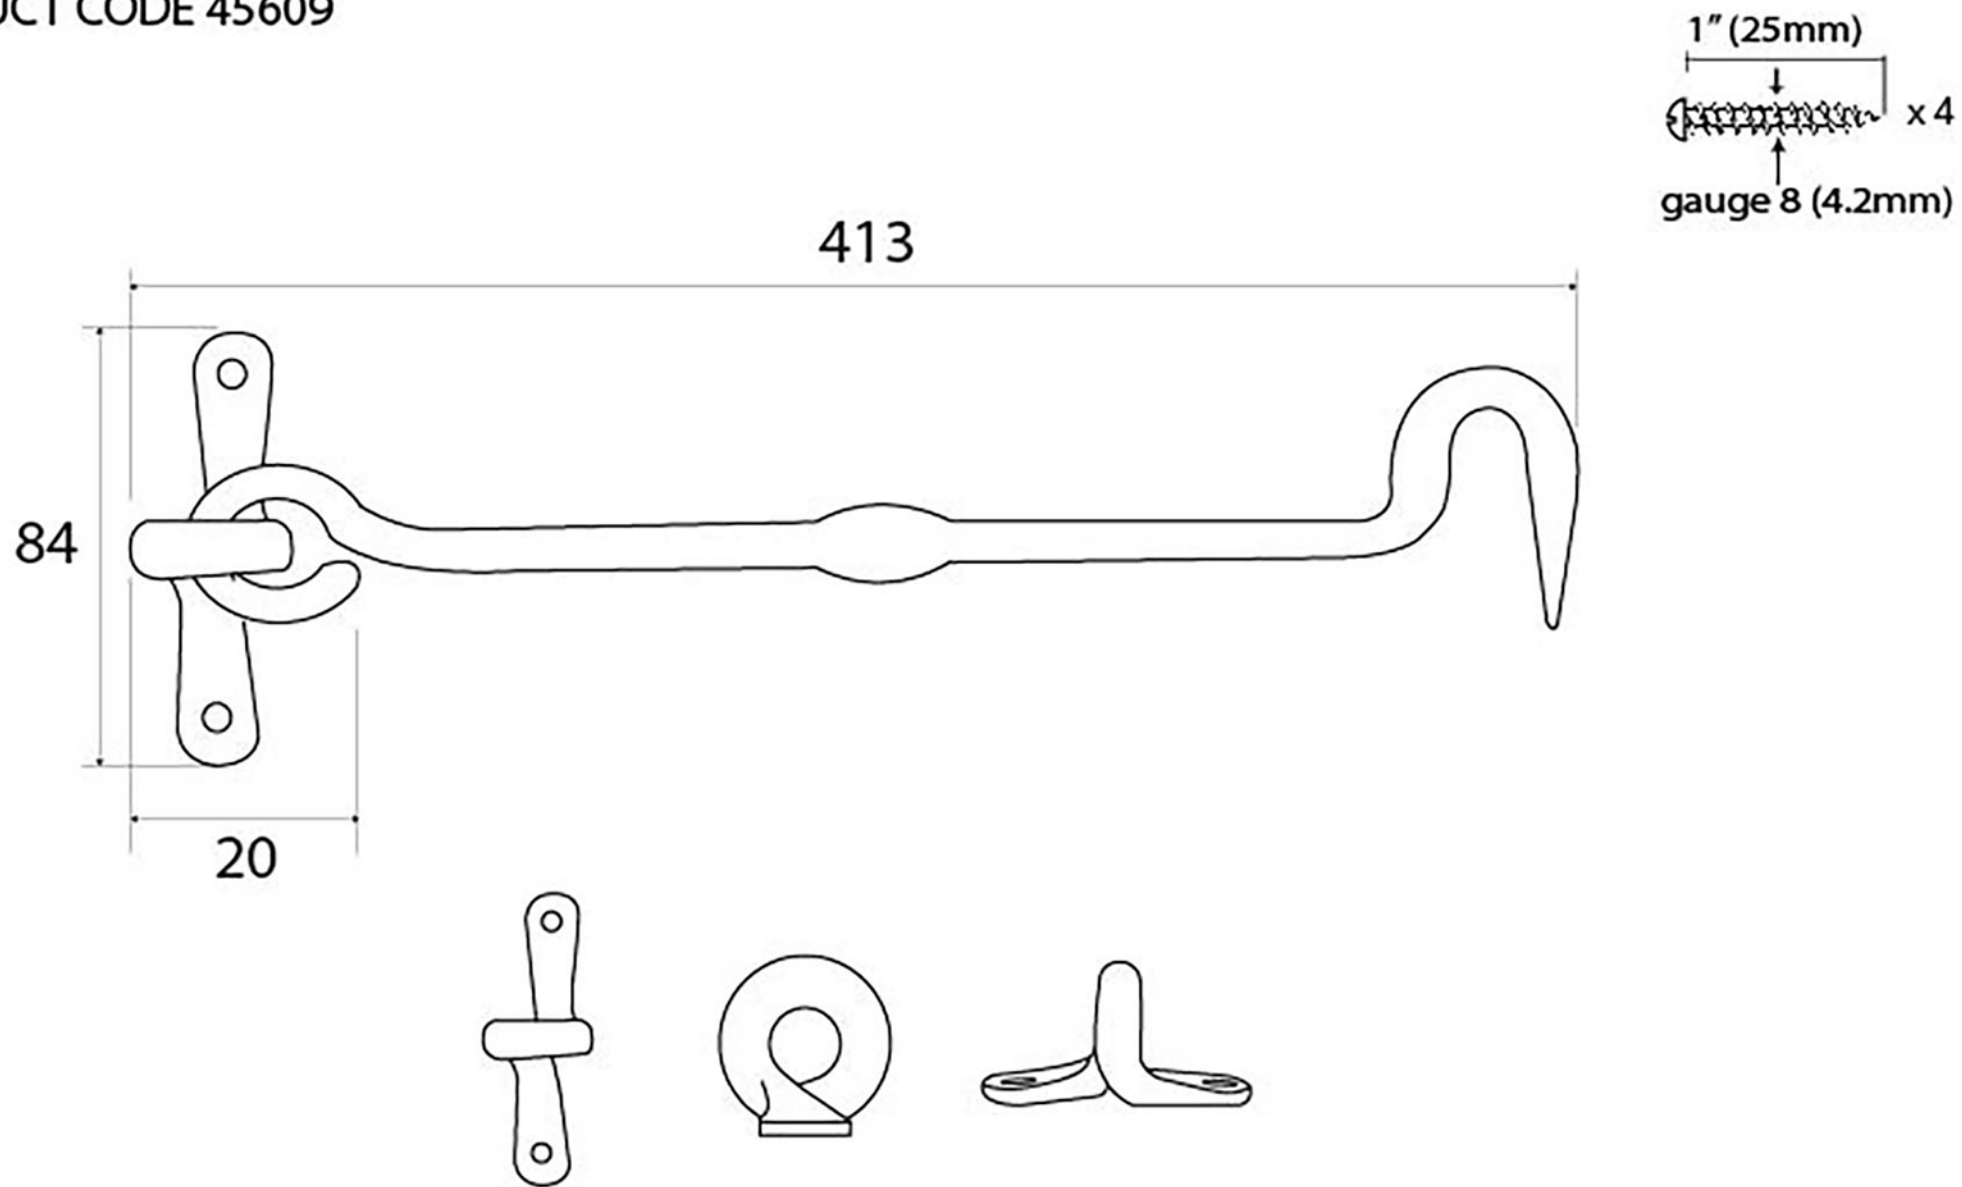

PRODUCT CODE 45609

HANDFORGED
TRADITIONAL
IRONMONGERY

Due to the hand crafted nature of our products all measurements are approximate and should be used as a guide only