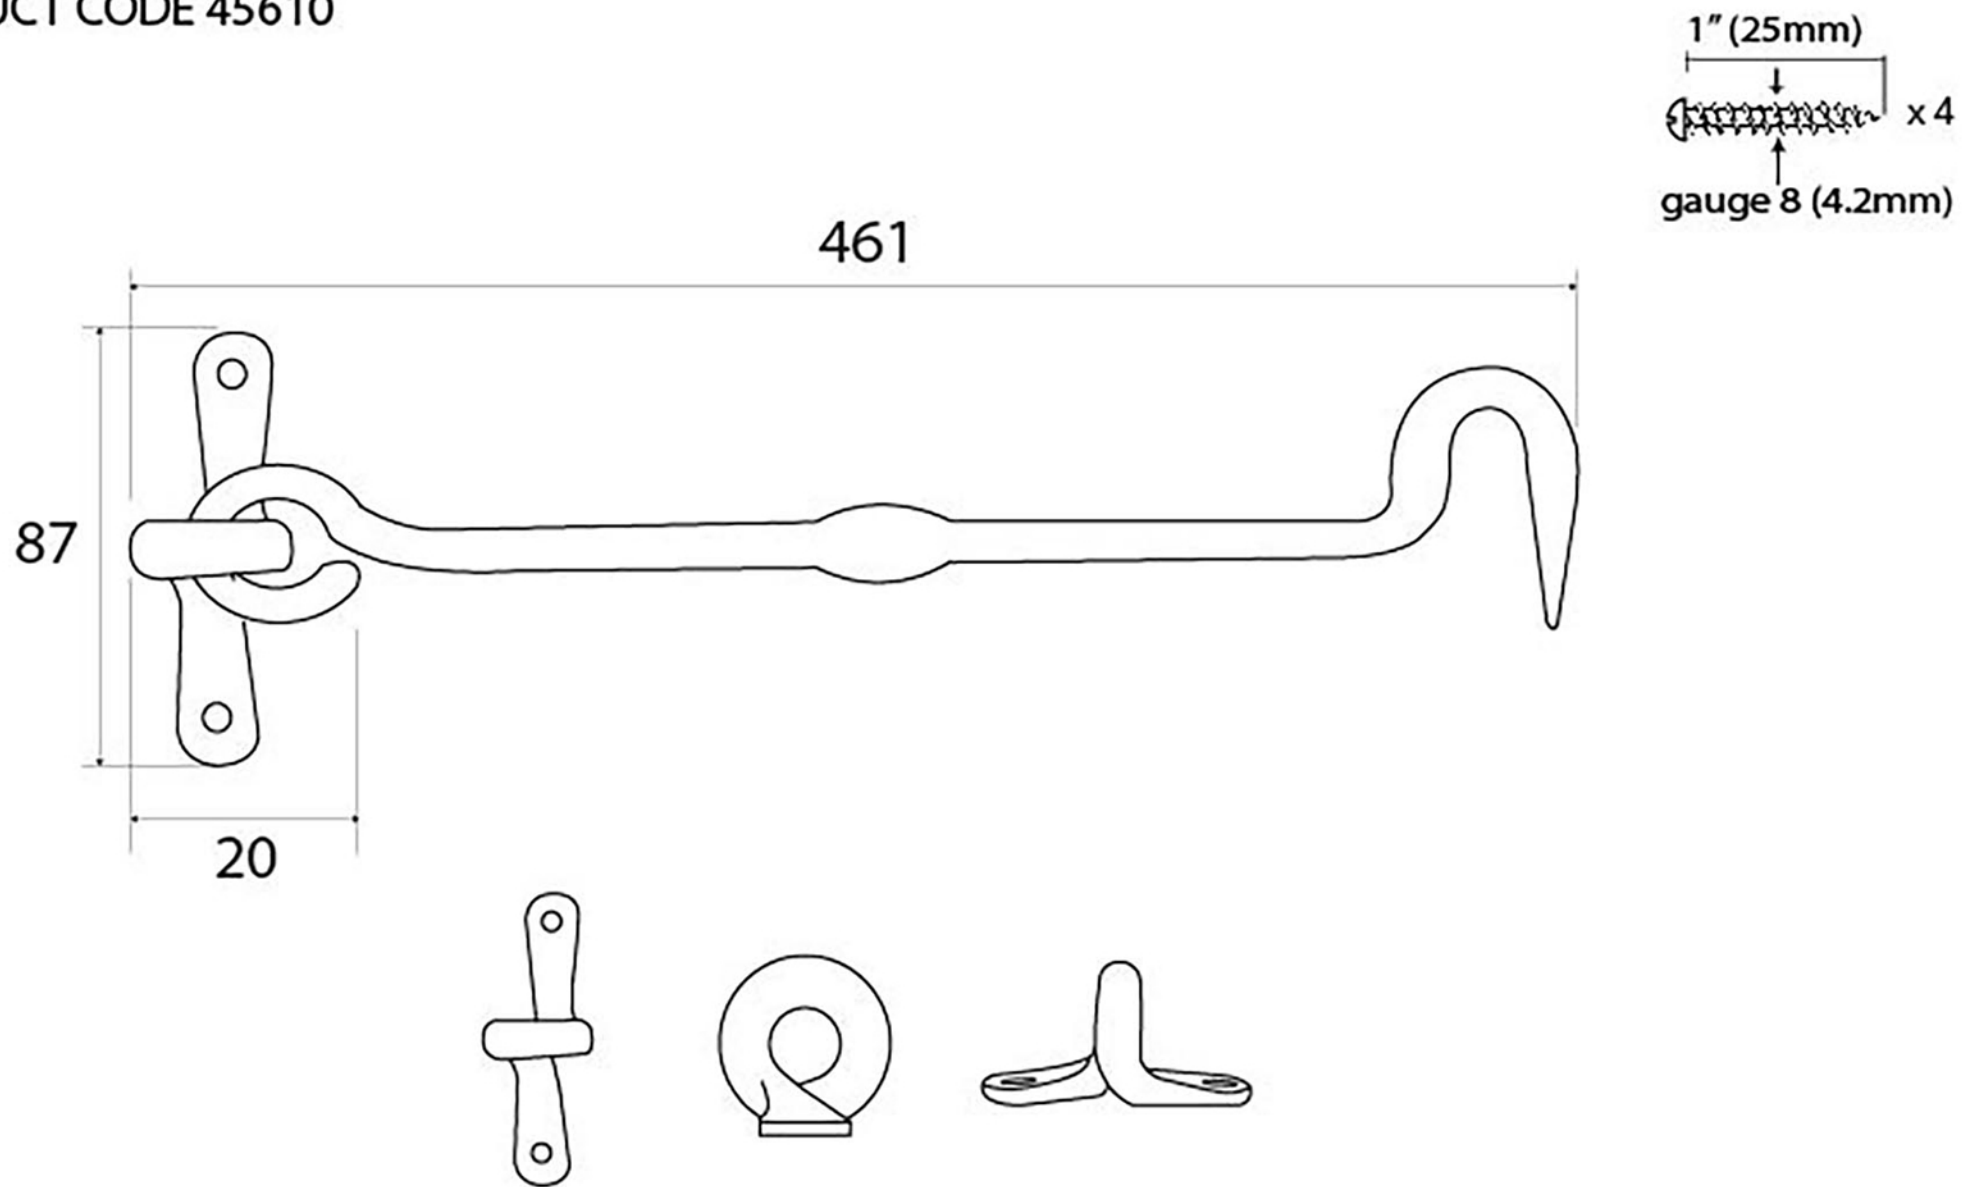

PRODUCT CODE 45610

HANDFORGED  
TRADITIONAL  
IRONMONGERY

Due to the hand crafted nature of our products all measurements are approximate and should be used as a guide only