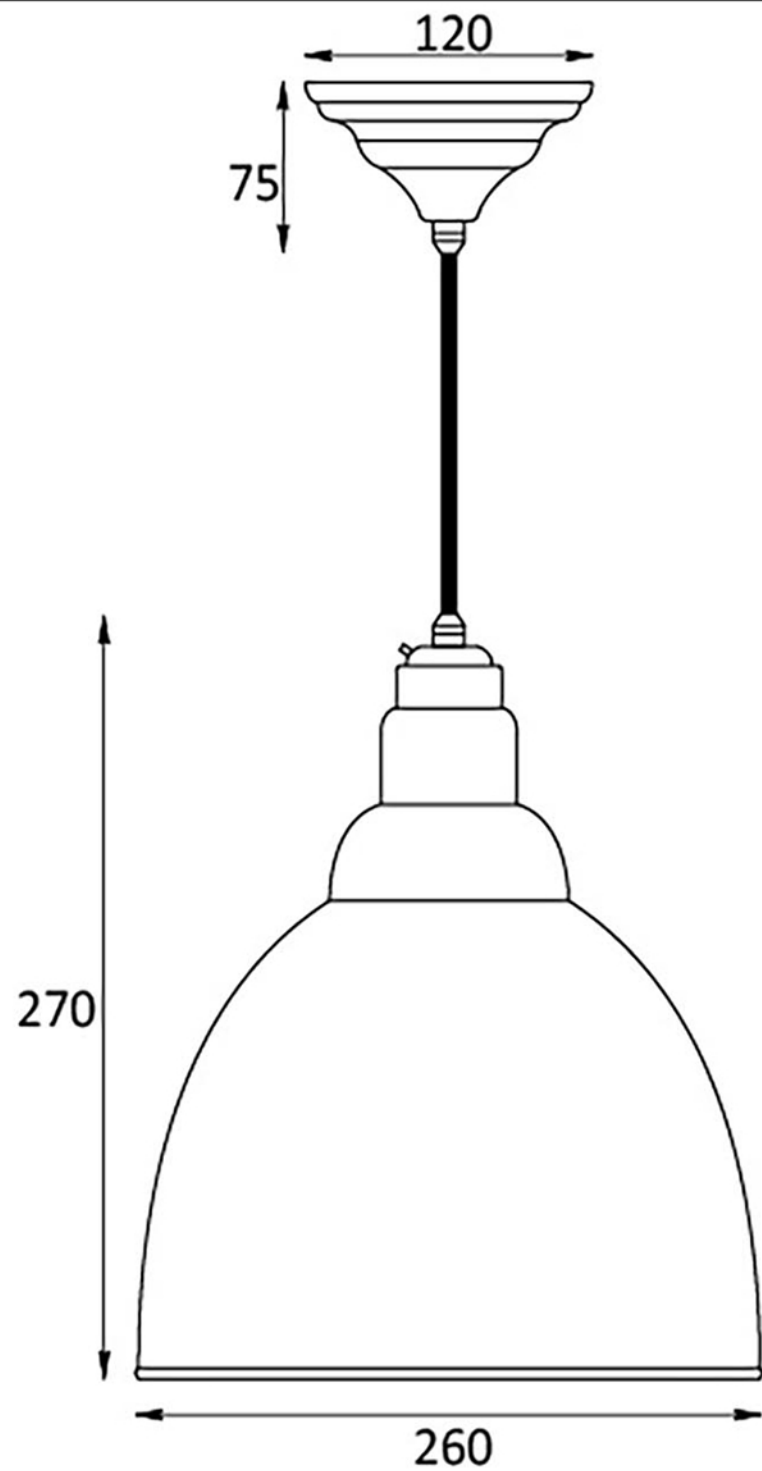

PRODUCT CODE 49500

HANDFORGED
TRADITIONAL
IRONMONGERY

Due to the hand crafted nature of our products all measurements are approximate and should be used as a guide only