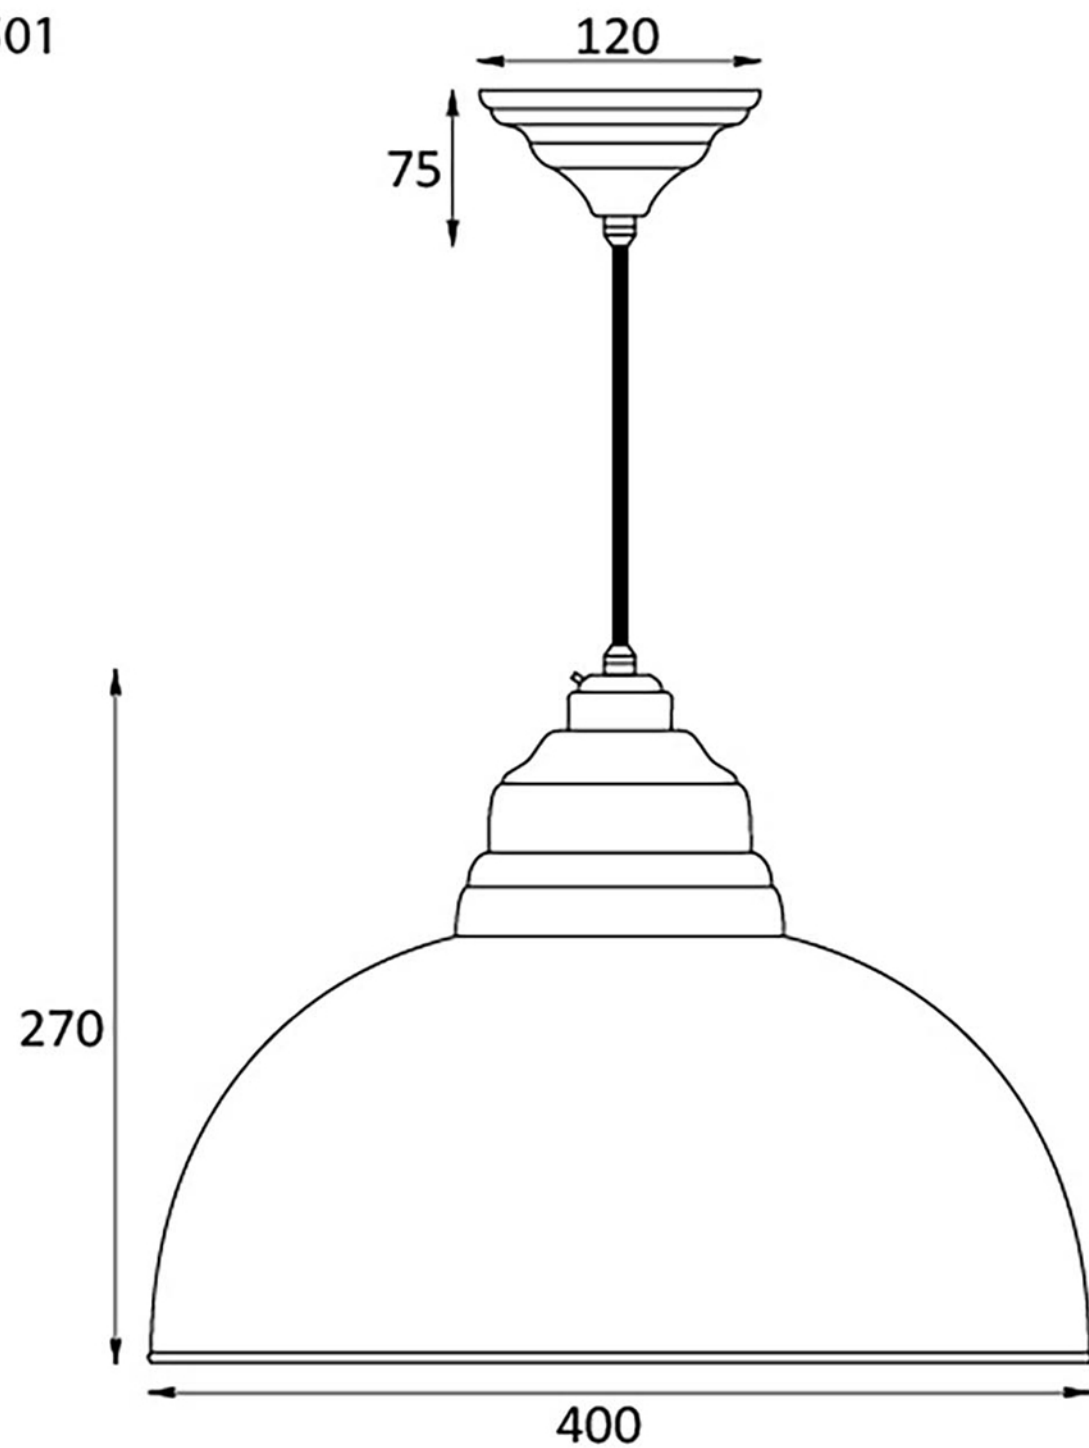

PRODUCT CODE 49501

HANDFORGED
TRADITIONAL
IRONMONGERY

Due to the hand crafted nature of our products all measurements are approximate and should be used as a guide only