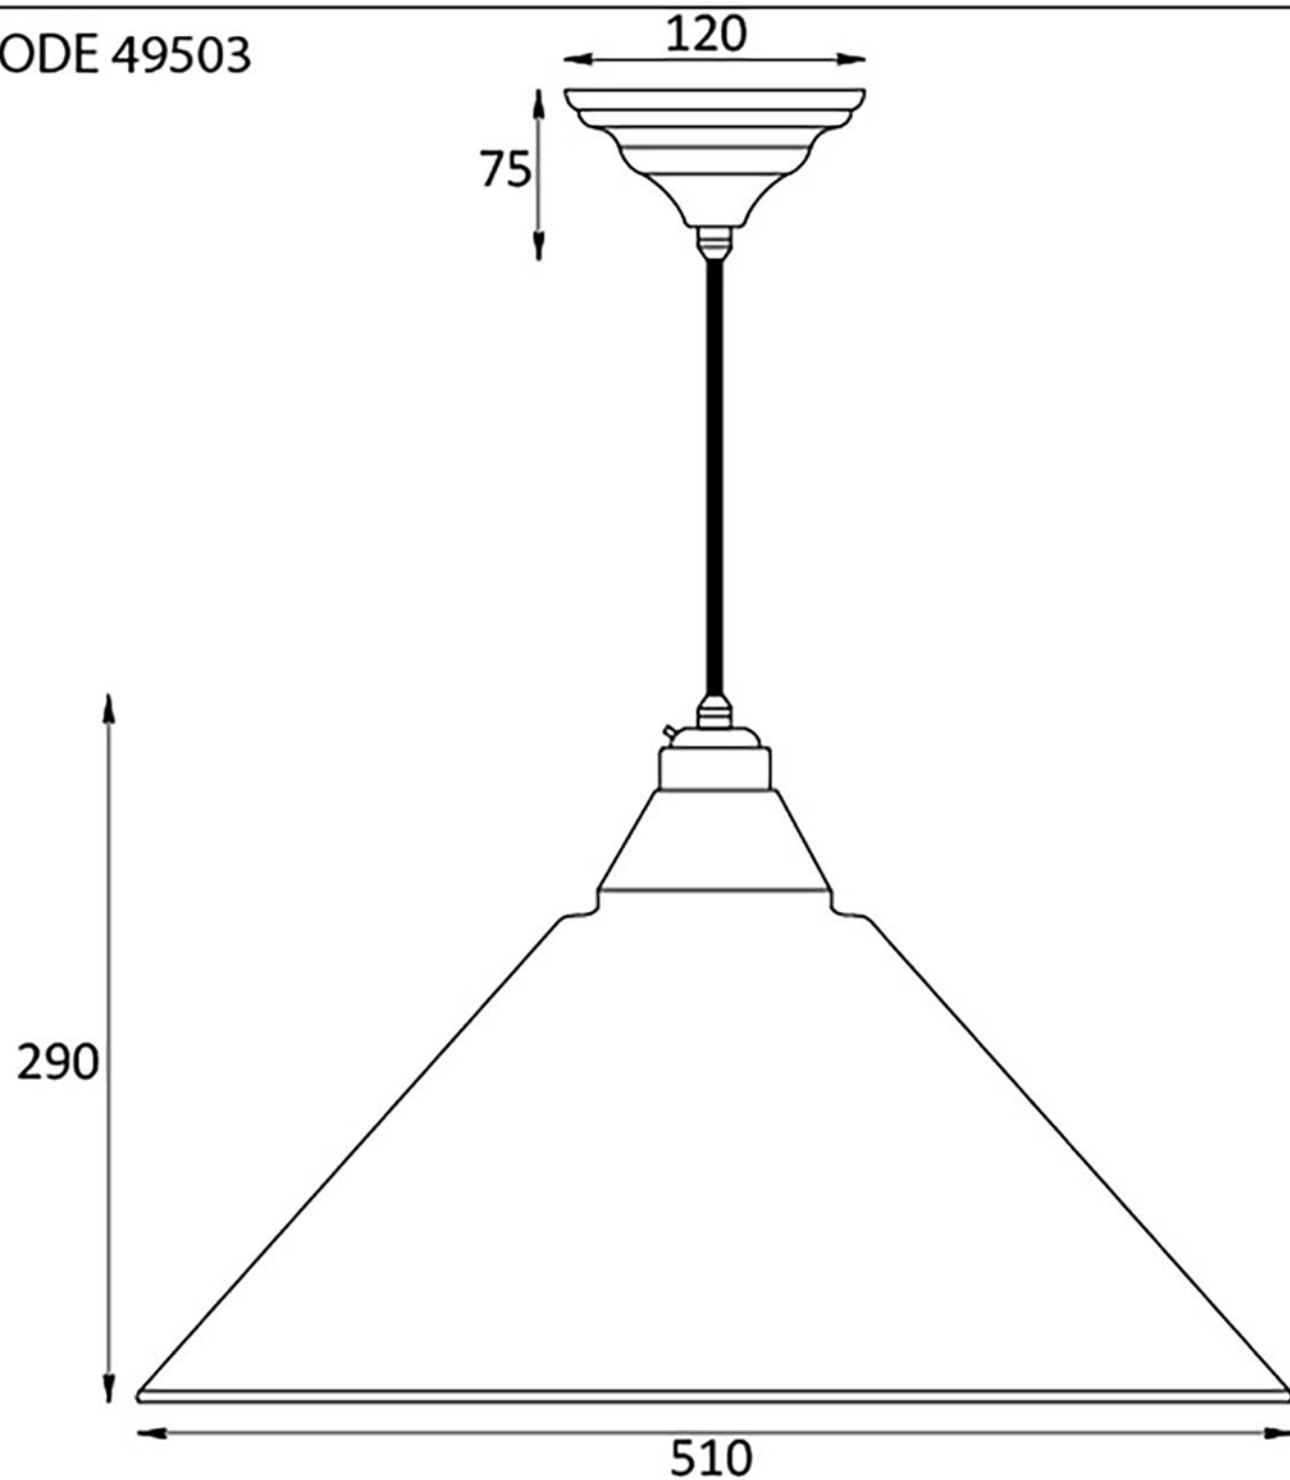

PRODUCT CODE 49503

HANDFORGED  
TRADITIONAL  
IRONMONGERY

Due to the hand crafted nature of our products all measurements are approximate and should be used as a guide only