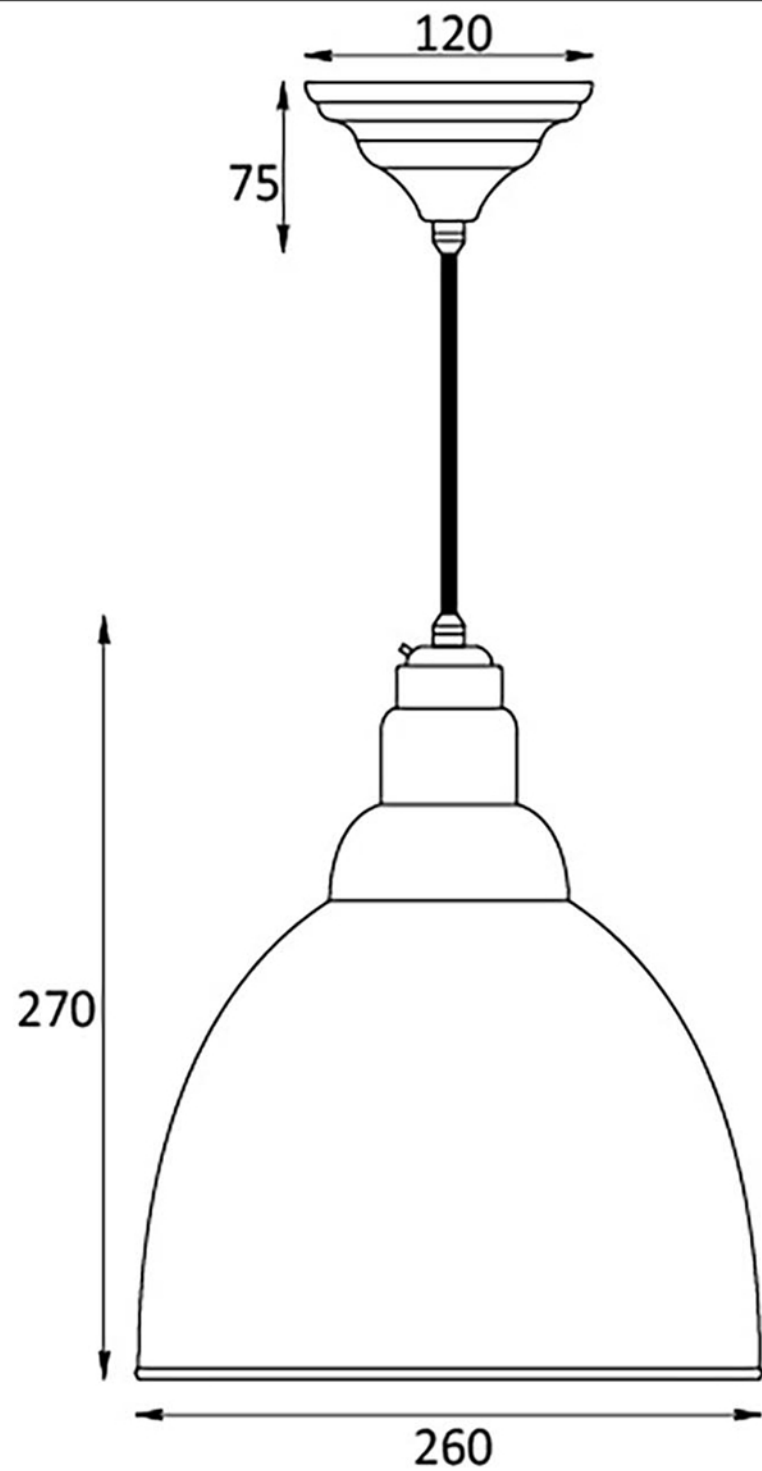

PRODUCT CODE 49504

HANDFORGED  
TRADITIONAL  
IRONMONGERY

Due to the hand crafted nature of our products all measurements are approximate and should be used as a guide only