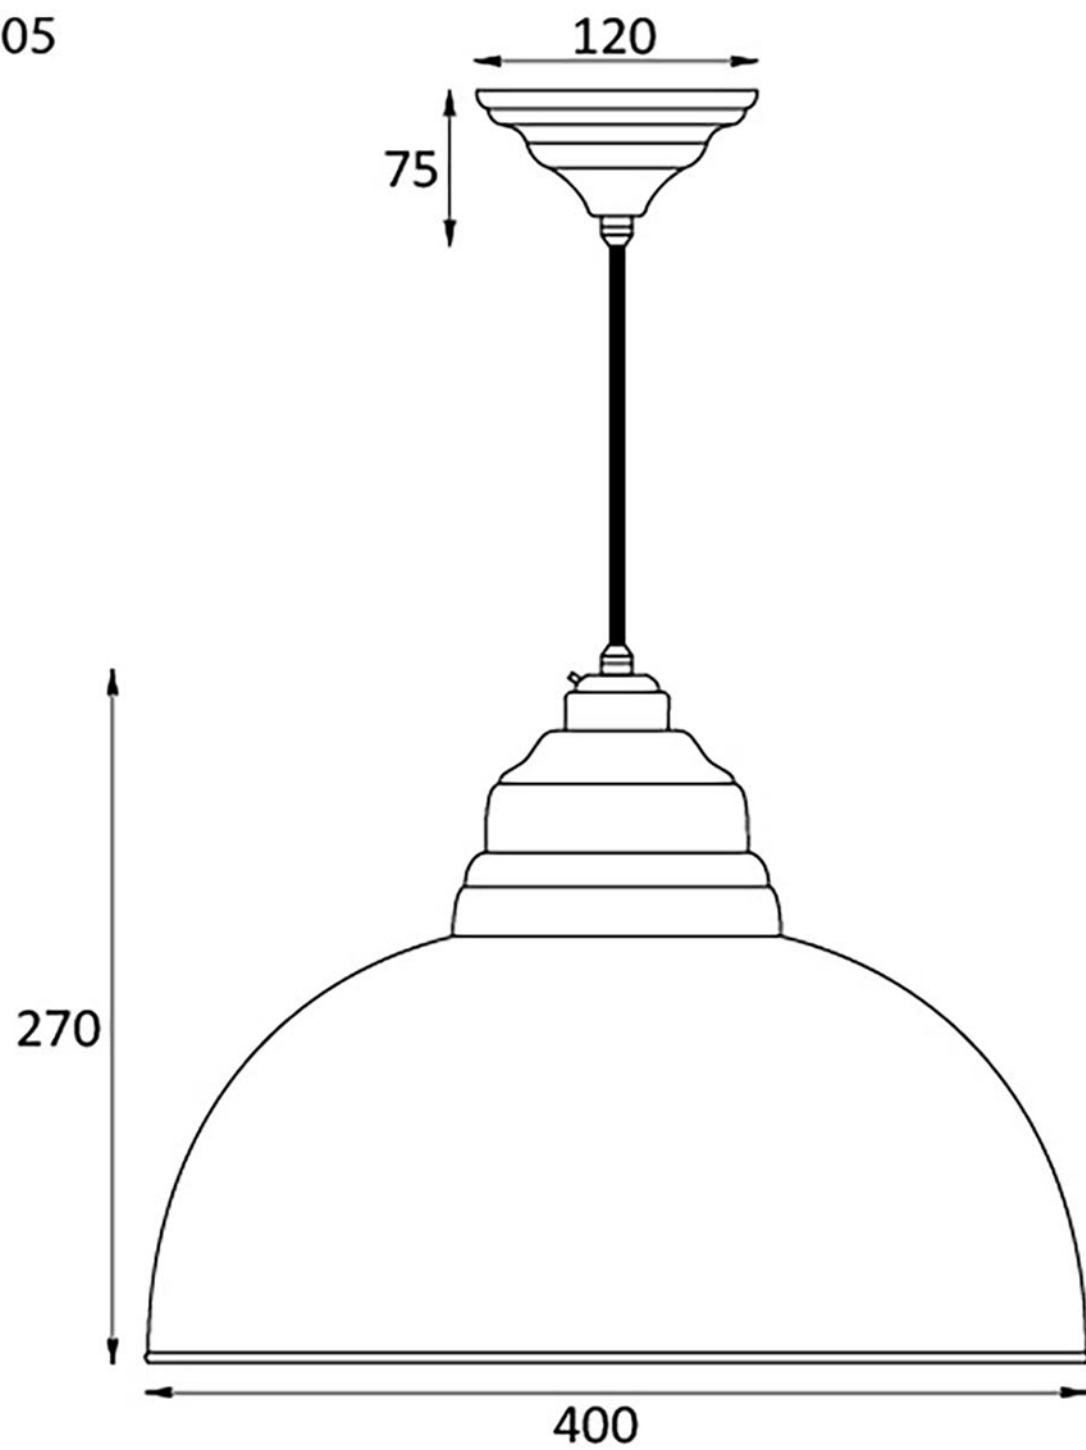

PRODUCT CODE 49505

HANDFORGED
TRADITIONAL
IRONMONGERY

Due to the hand crafted nature of our products all measurements are approximate and should be used as a guide only