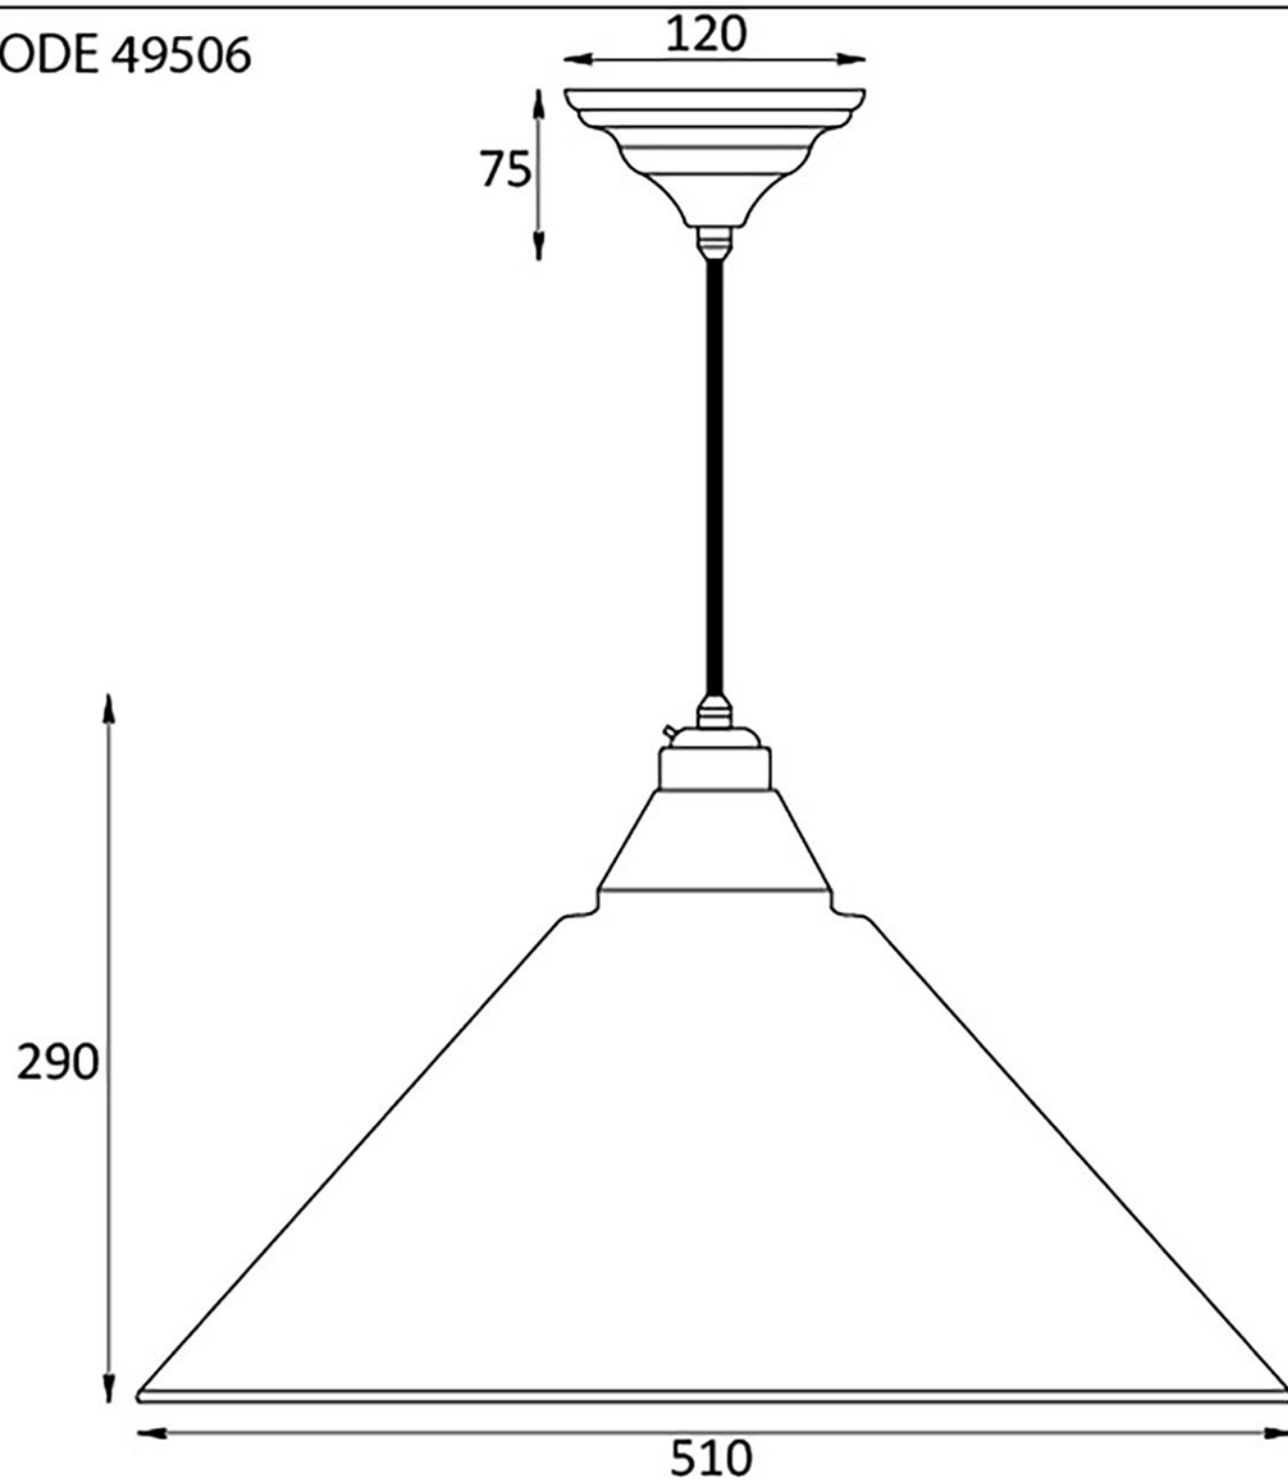

PRODUCT CODE 49506

HANDFORGED
TRADITIONAL
IRONMONGERY

Due to the hand crafted nature of our products all measurements are approximate and should be used as a guide only