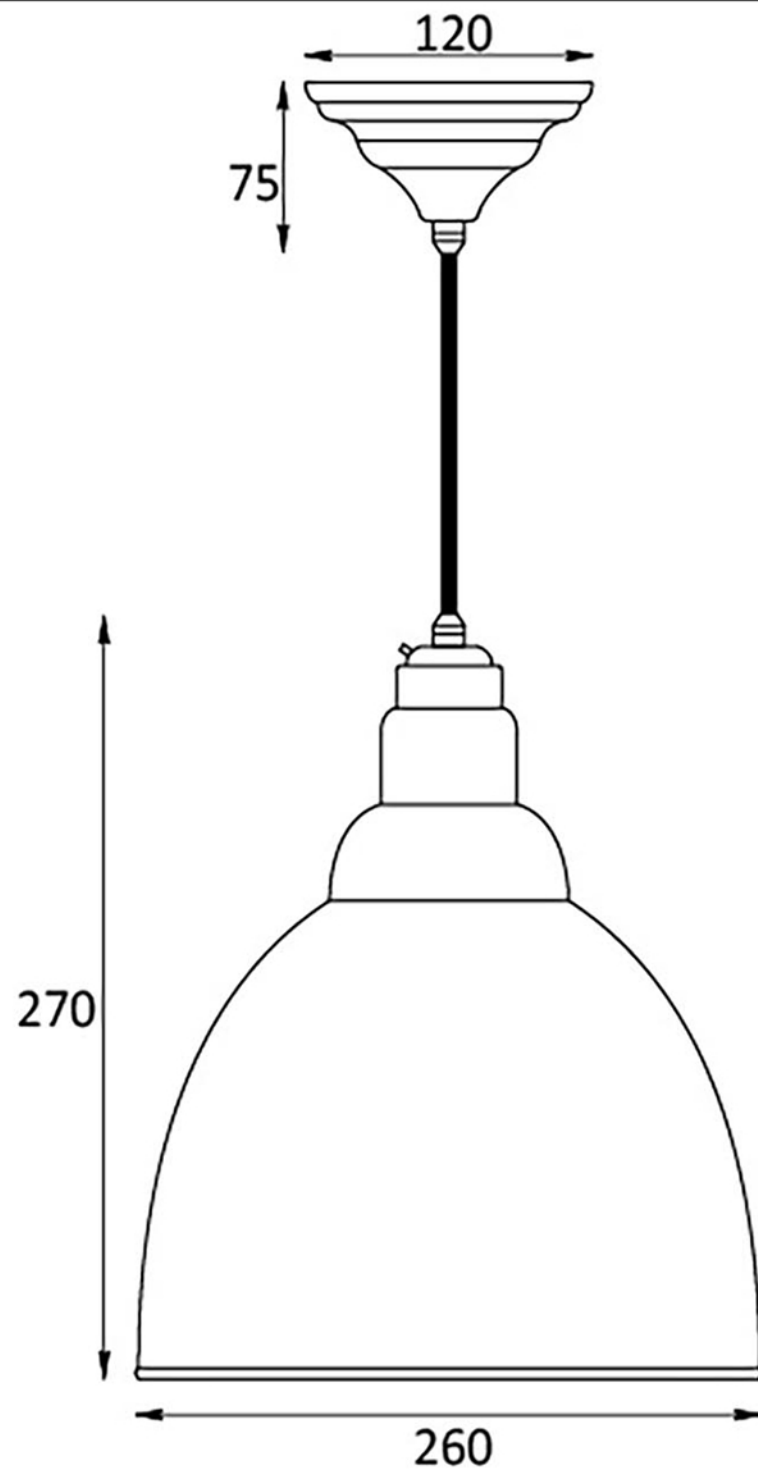

PRODUCT CODE 49511

HANDFORGED
TRADITIONAL
IRONMONGERY

Due to the hand crafted nature of our products all measurements are approximate and should be used as a guide only