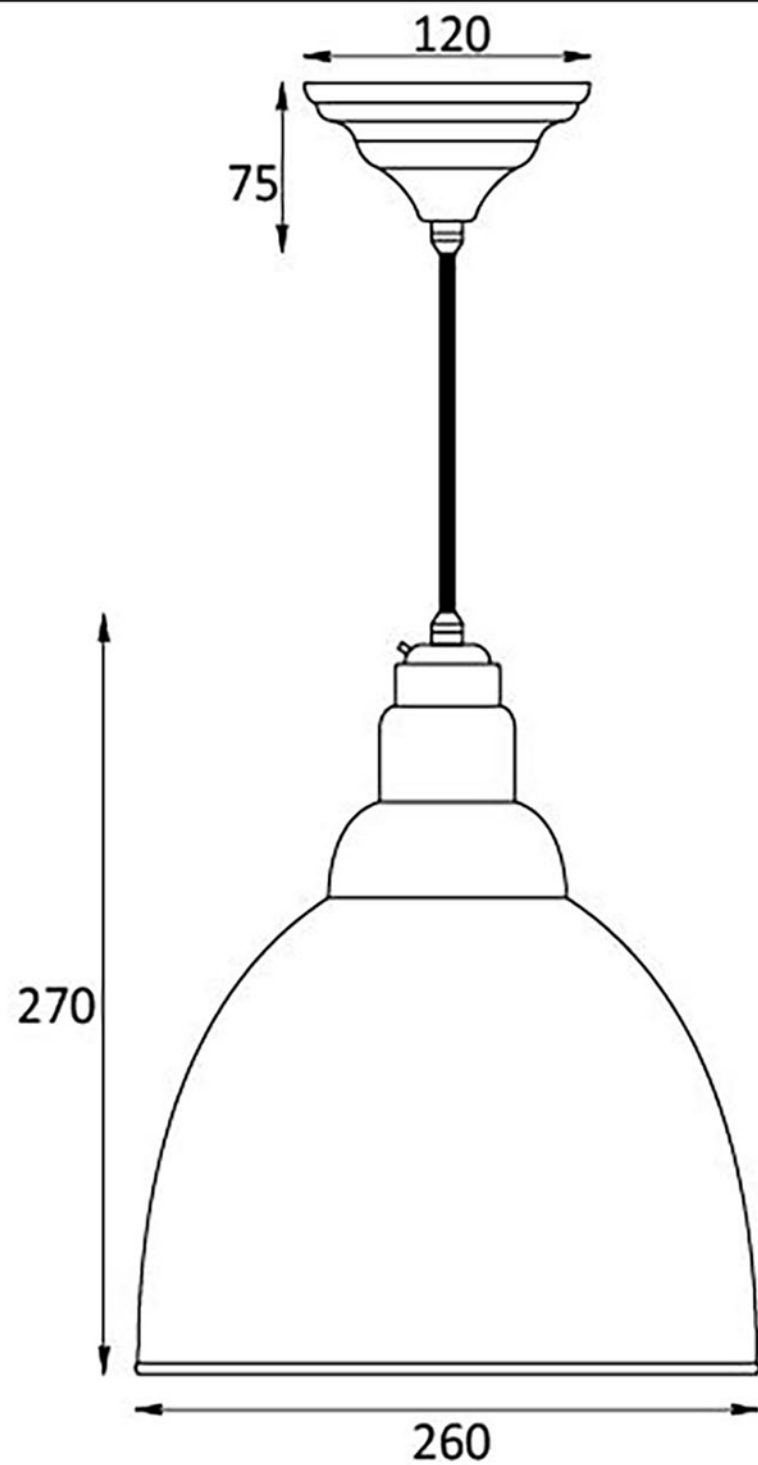

PRODUCT CODE 49513

HANDFORGED  
TRADITIONAL  
IRONMONGERY

Due to the hand crafted nature of our products all measurements are approximate and should be used as a guide only