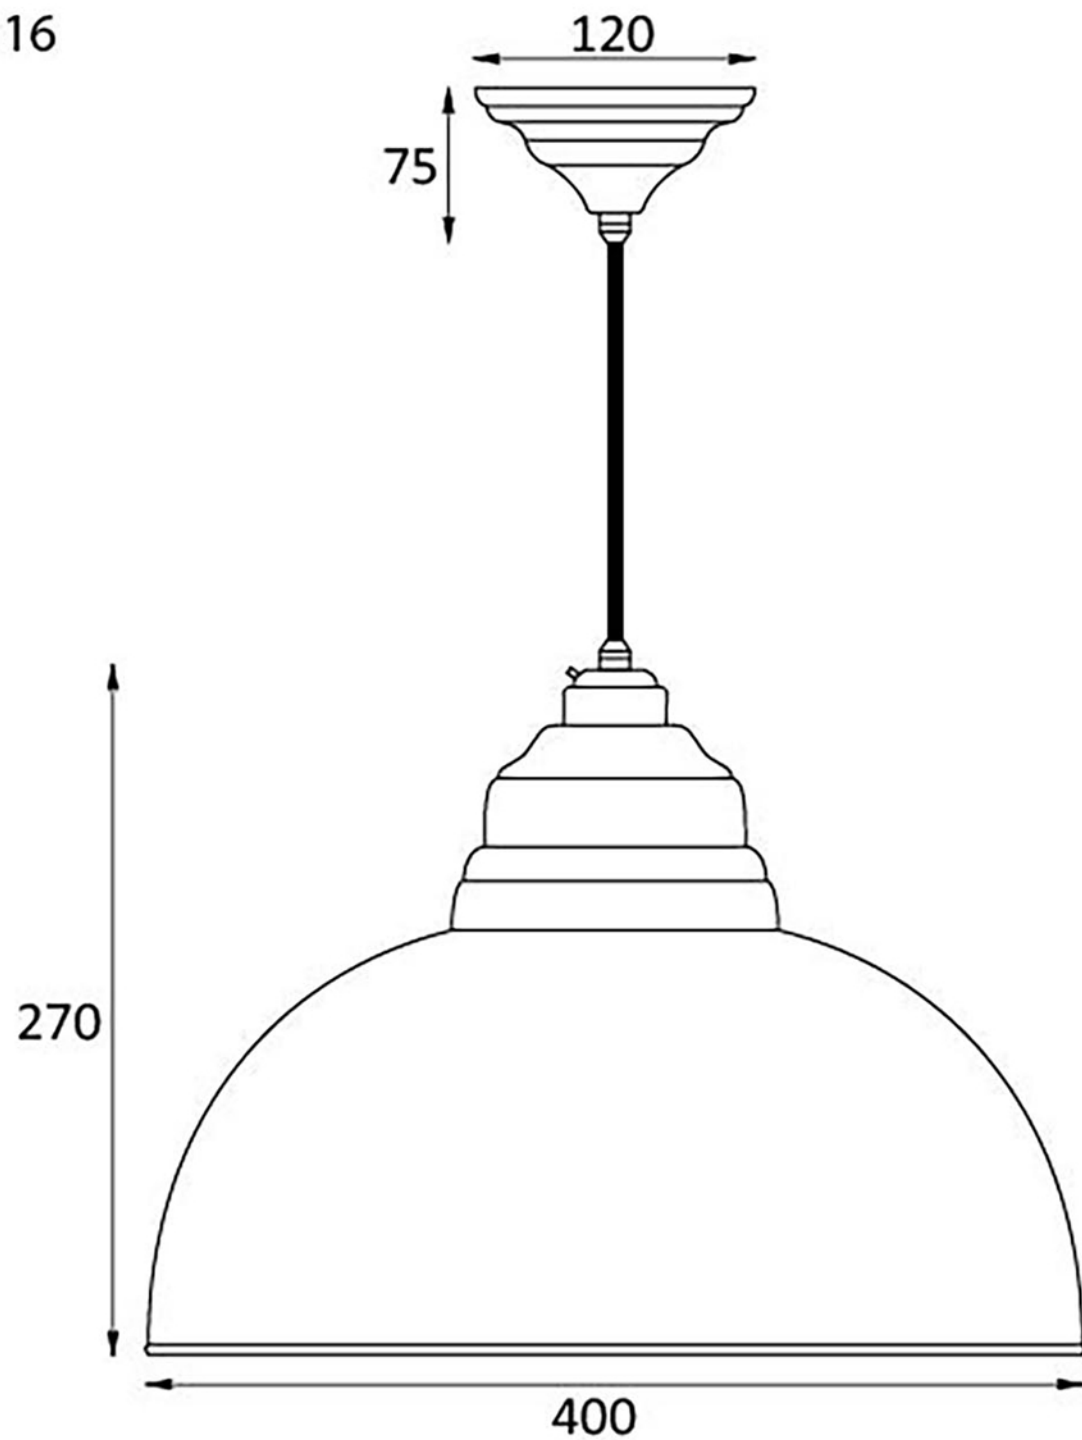

PRODUCT CODE 49516

HANDFORGED  
TRADITIONAL  
IRONMONGERY

Due to the hand crafted nature of our products all measurements are approximate and should be used as a guide only